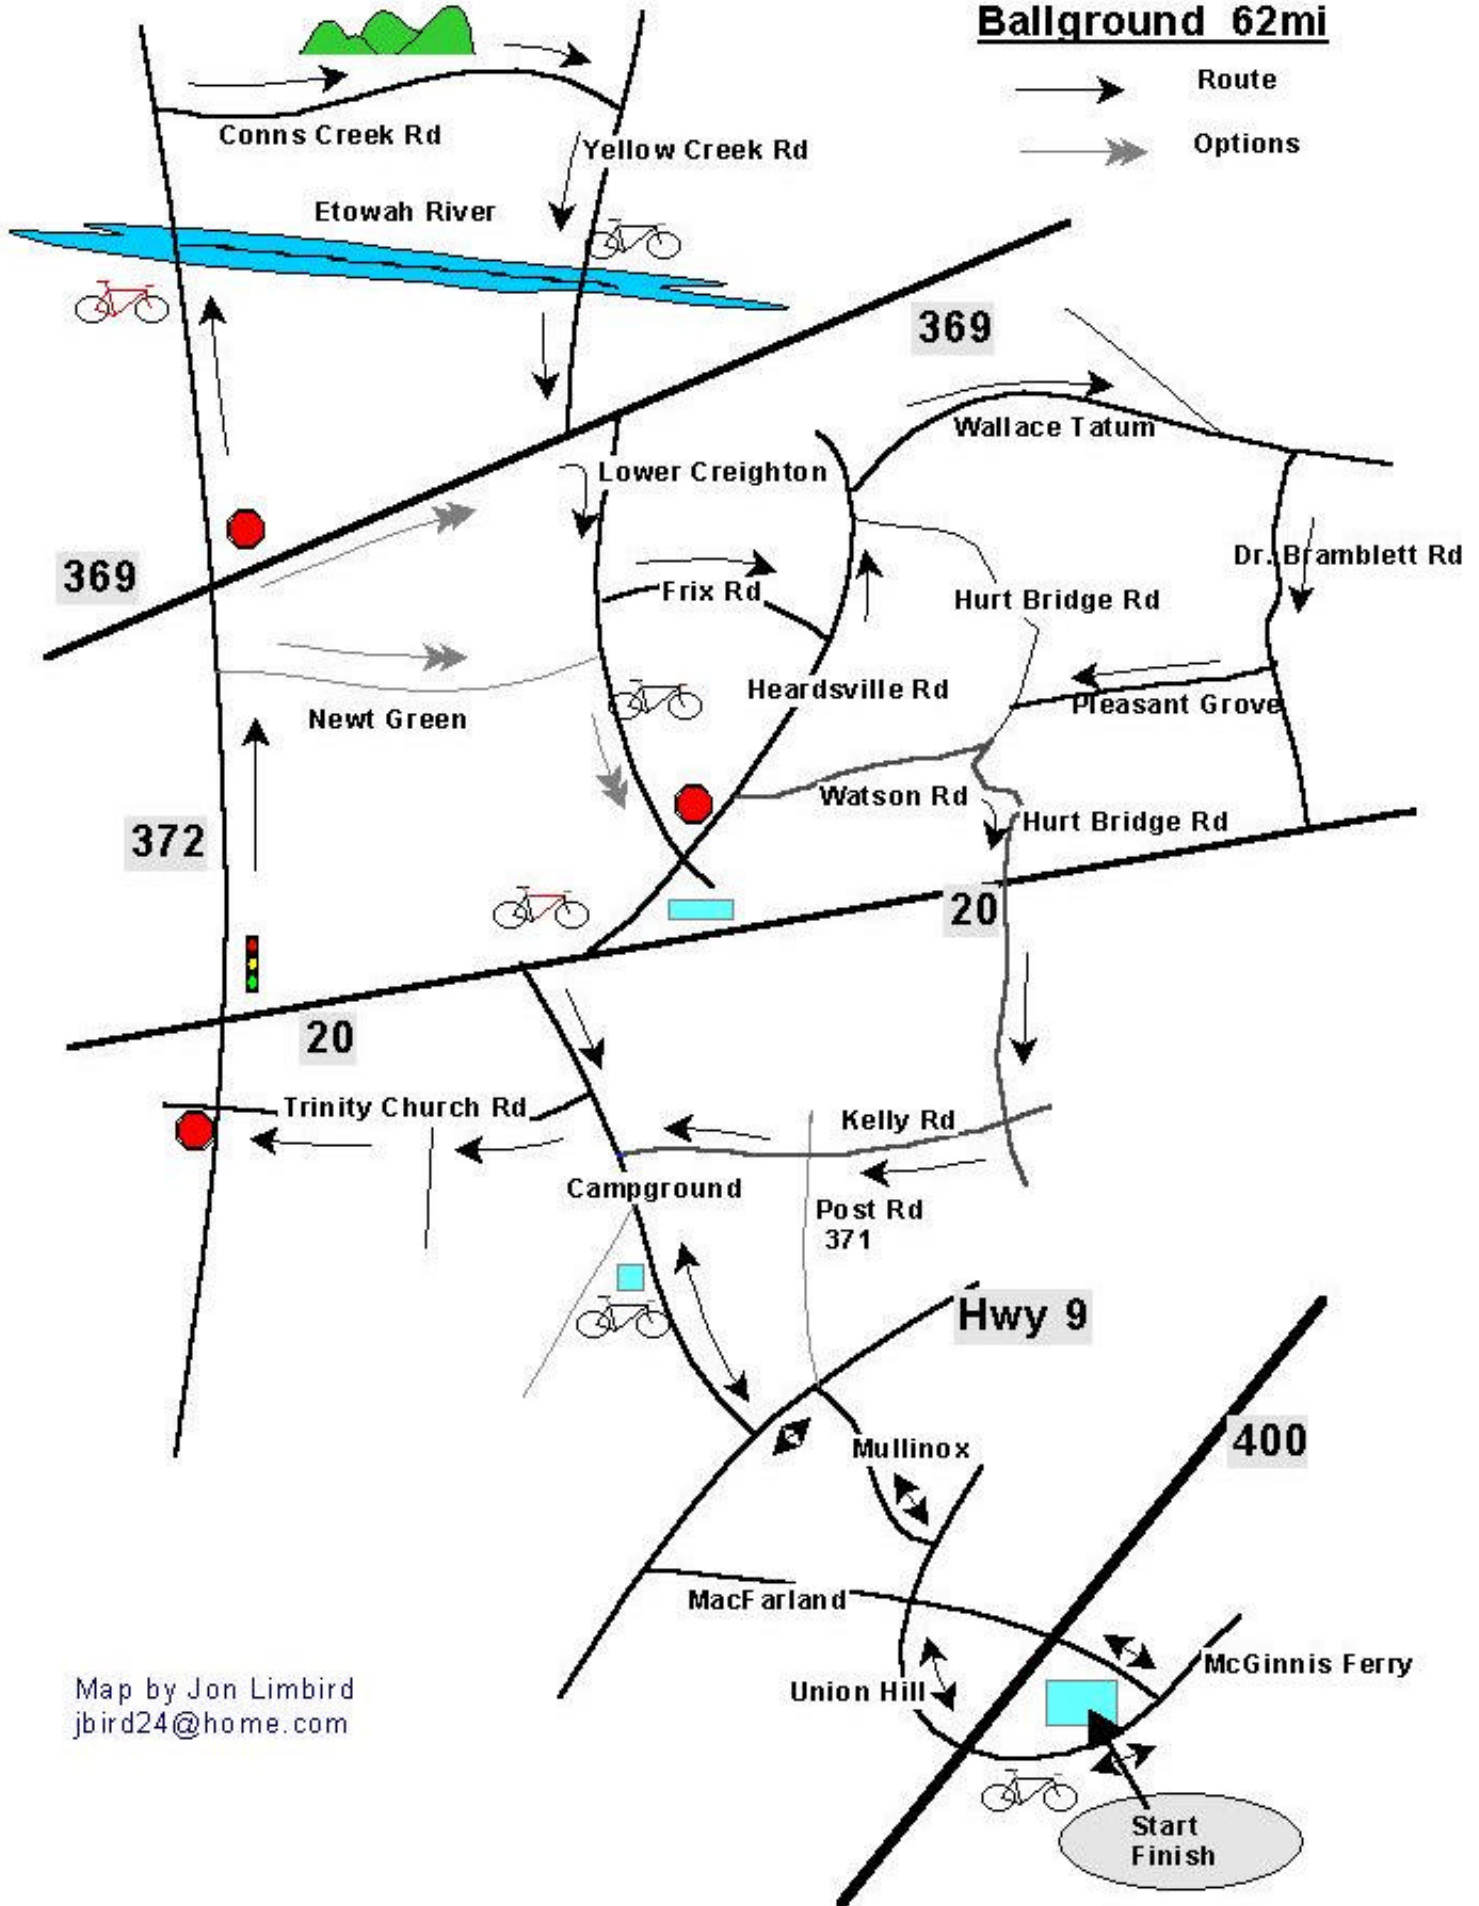

To Ballground, Ga.

Ballground 62mi

→ Route
→ Options

Map by Jon Limbird
jbird24@home.com