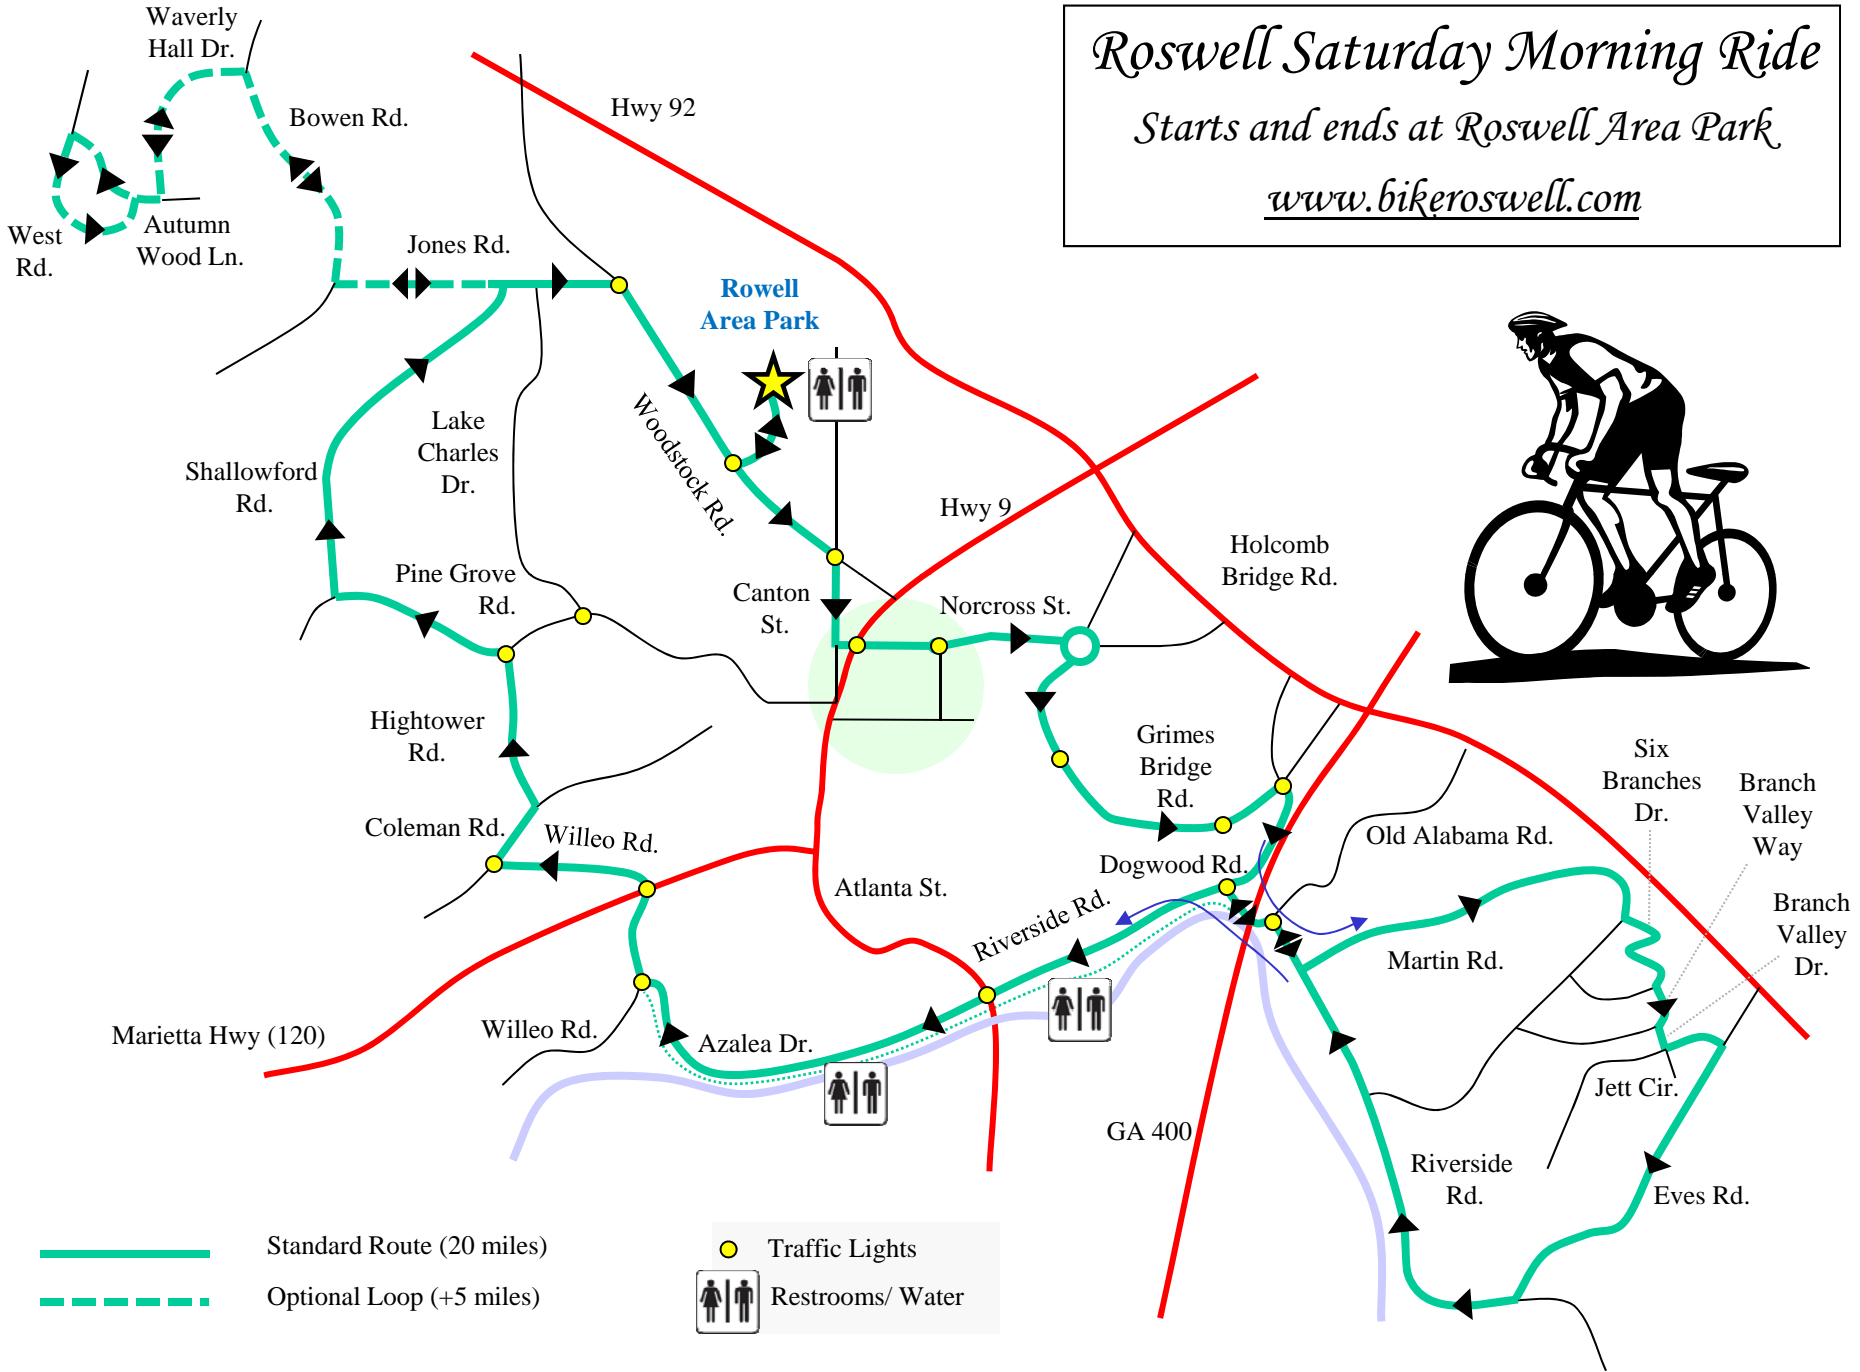

# Roswell Saturday Morning Ride

Starts and ends at Roswell Area Park

[www.bikeroswell.com](http://www.bikeroswell.com)

- Standard Route (20 miles)
- Optional Loop (+5 miles)
- Traffic Lights
- Restrooms/ Water