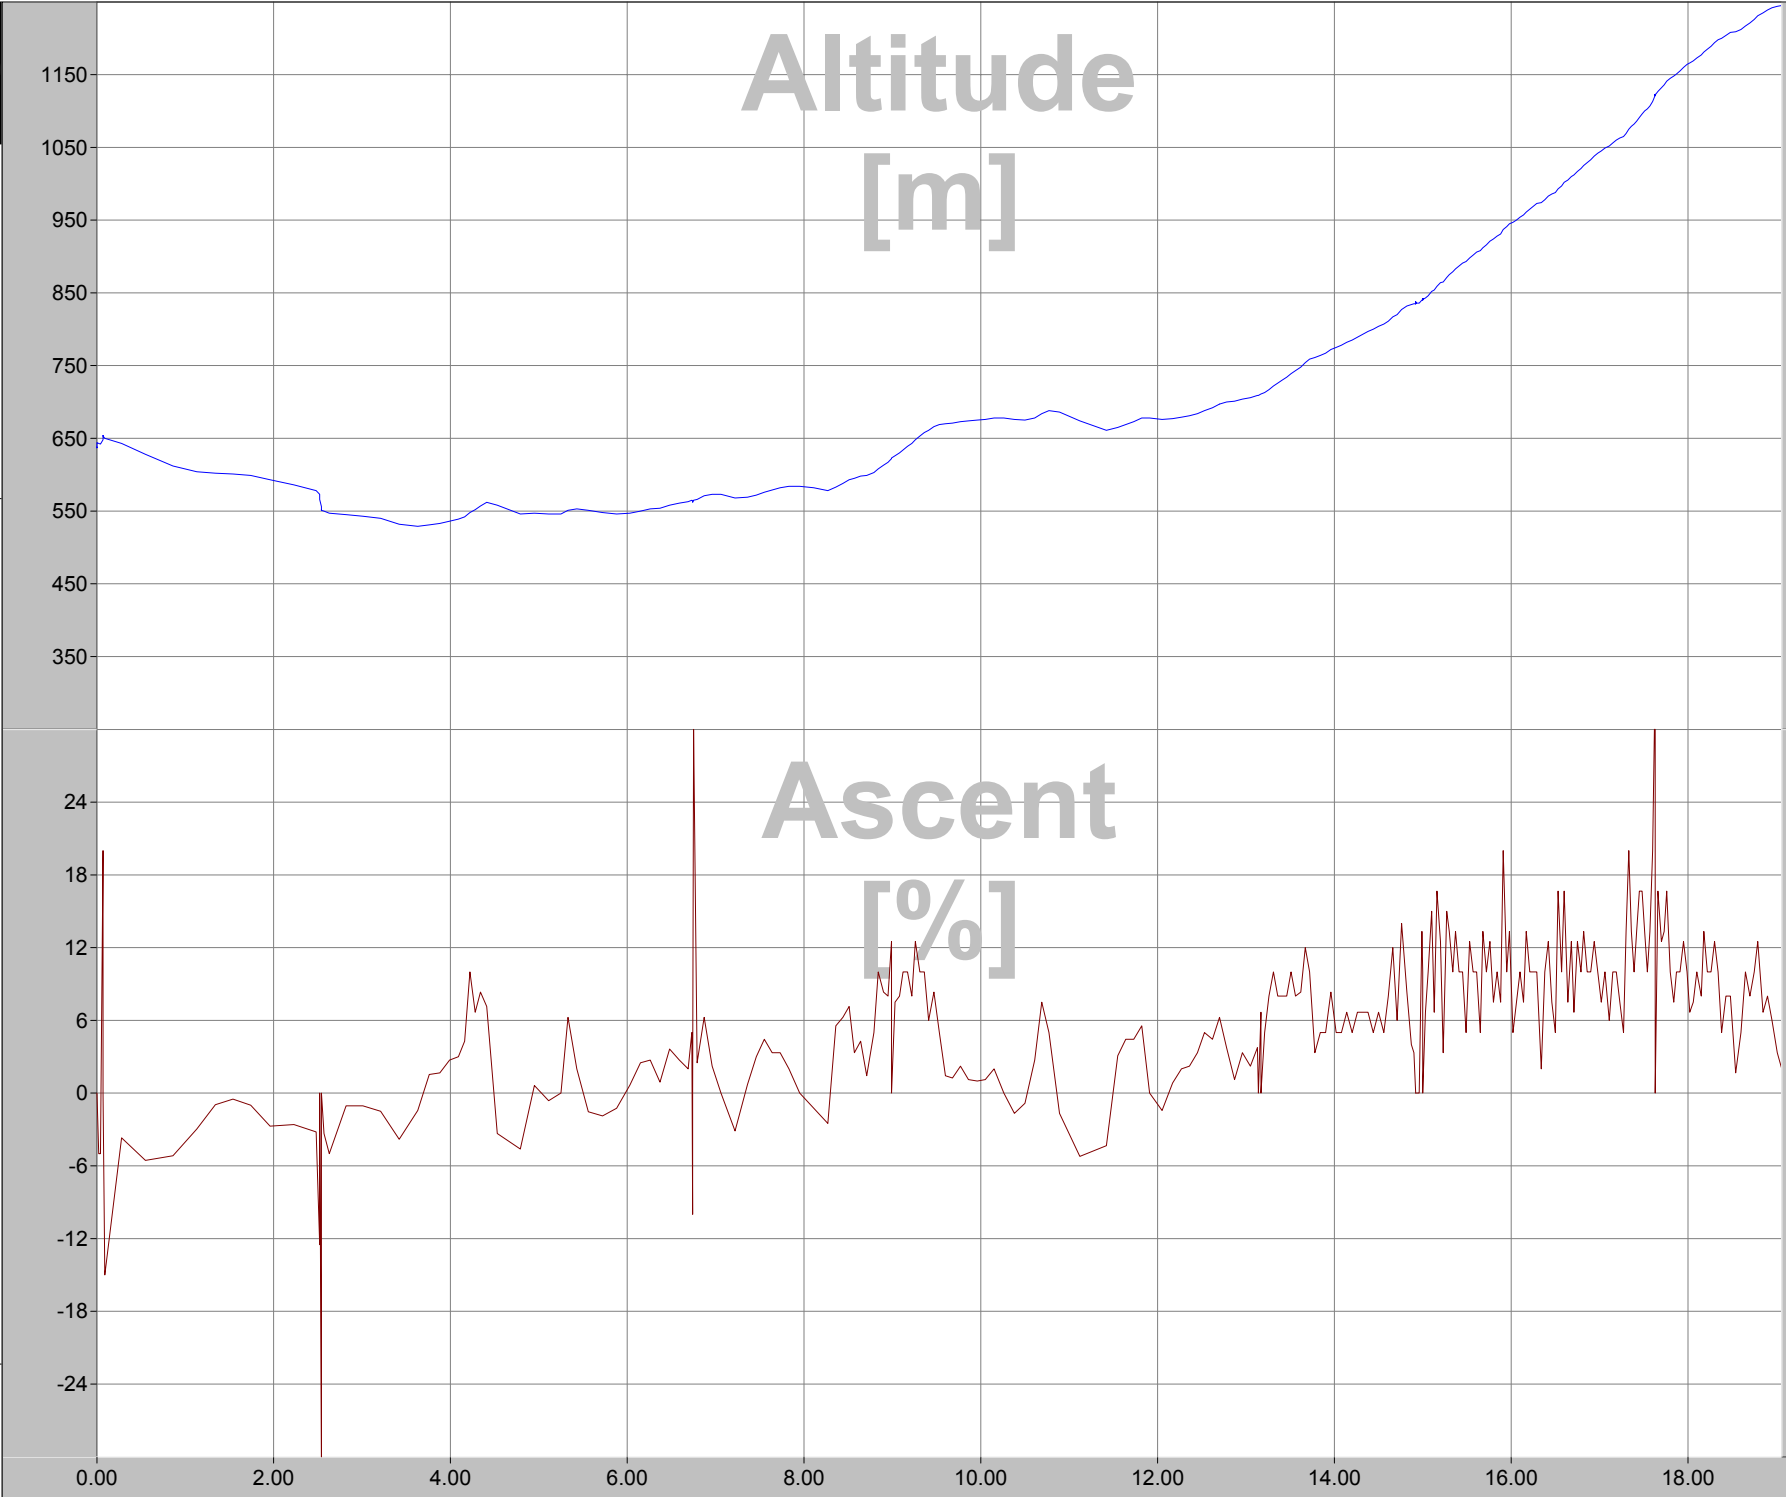

Name:
Club:
File:

D:\Bike Data\BrasstownBald.tur

HACtronic

Start:
Finish:
Rec-Time:

Vogel to Brassstown Bald

03.08.2004, 13:35

Vogel to Brassstown Bald

Page:
1 of 1

Vogel to Brassstown Bald

Alti [m]
Start: 637
Dest: 1244
Diff: 607
Avg: 793
Max: 1244
Min: 529

Ascent [%]
Start: 0.0
Dest: 2.0
Diff: 2.0
Avg: 4.6
Max: 30.0
Min: -30.0