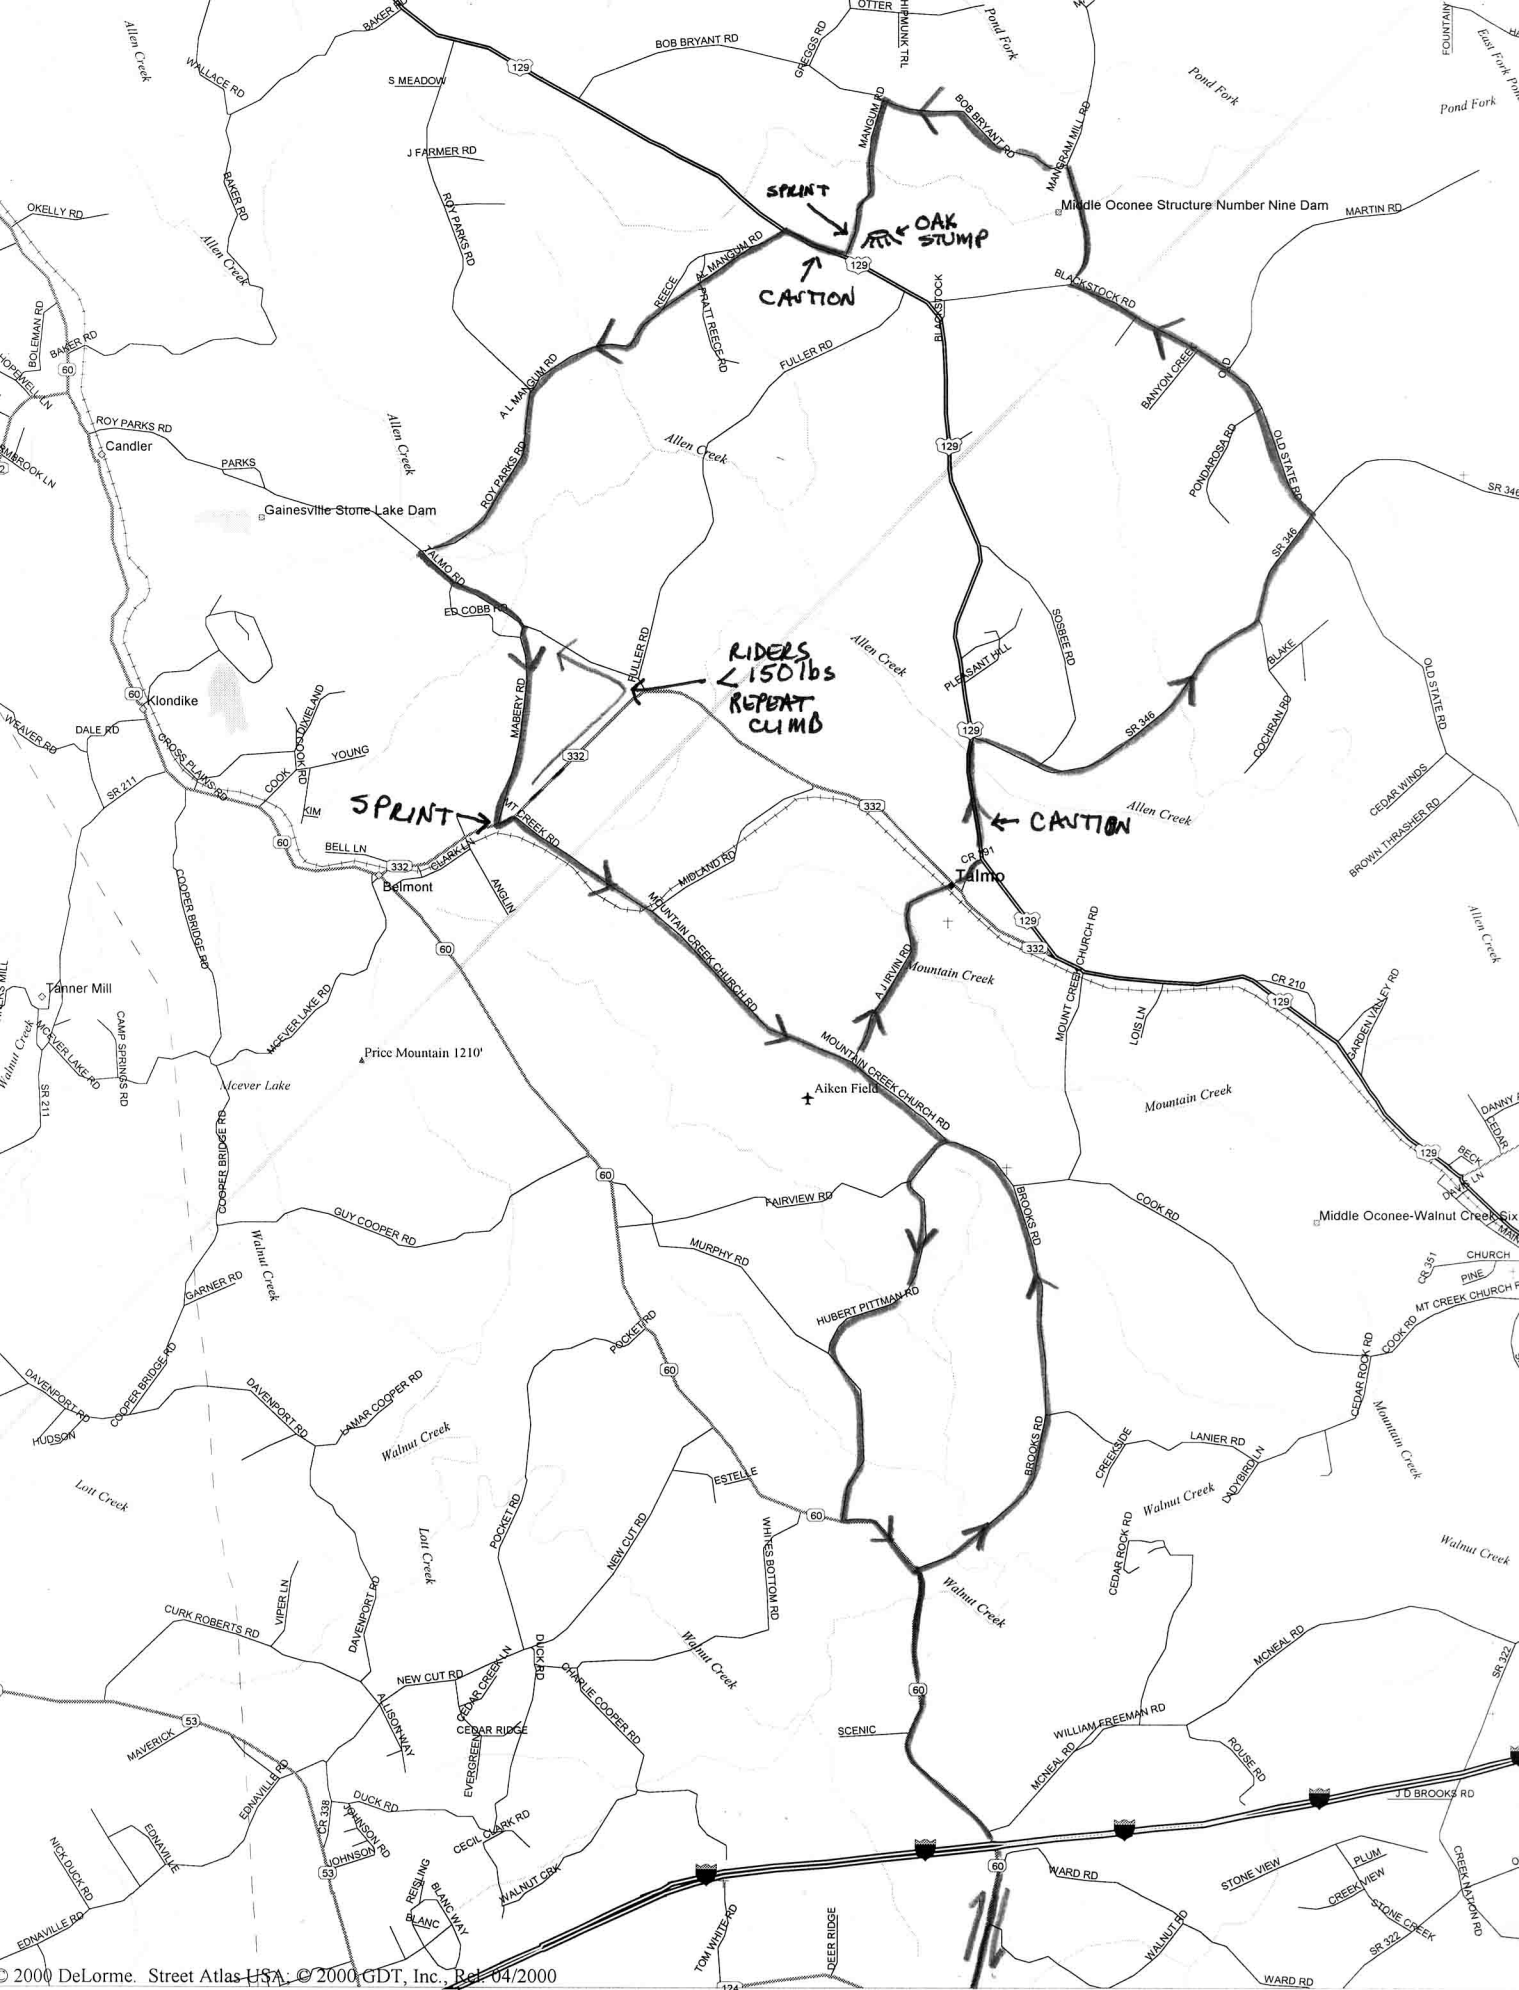

2001 GTC Fall Classic  
**Ride of the Fallen Leaves**  
 77 km  
 985 m total climbing  
 map is:  
 1:56,250 (front)  
 1:50,000 (back)

SPRINT  
CAUTION  
OAK STUMP

RIDERS  
150 lbs  
REPEAT  
CLIMB

SPRINT

CAUTION