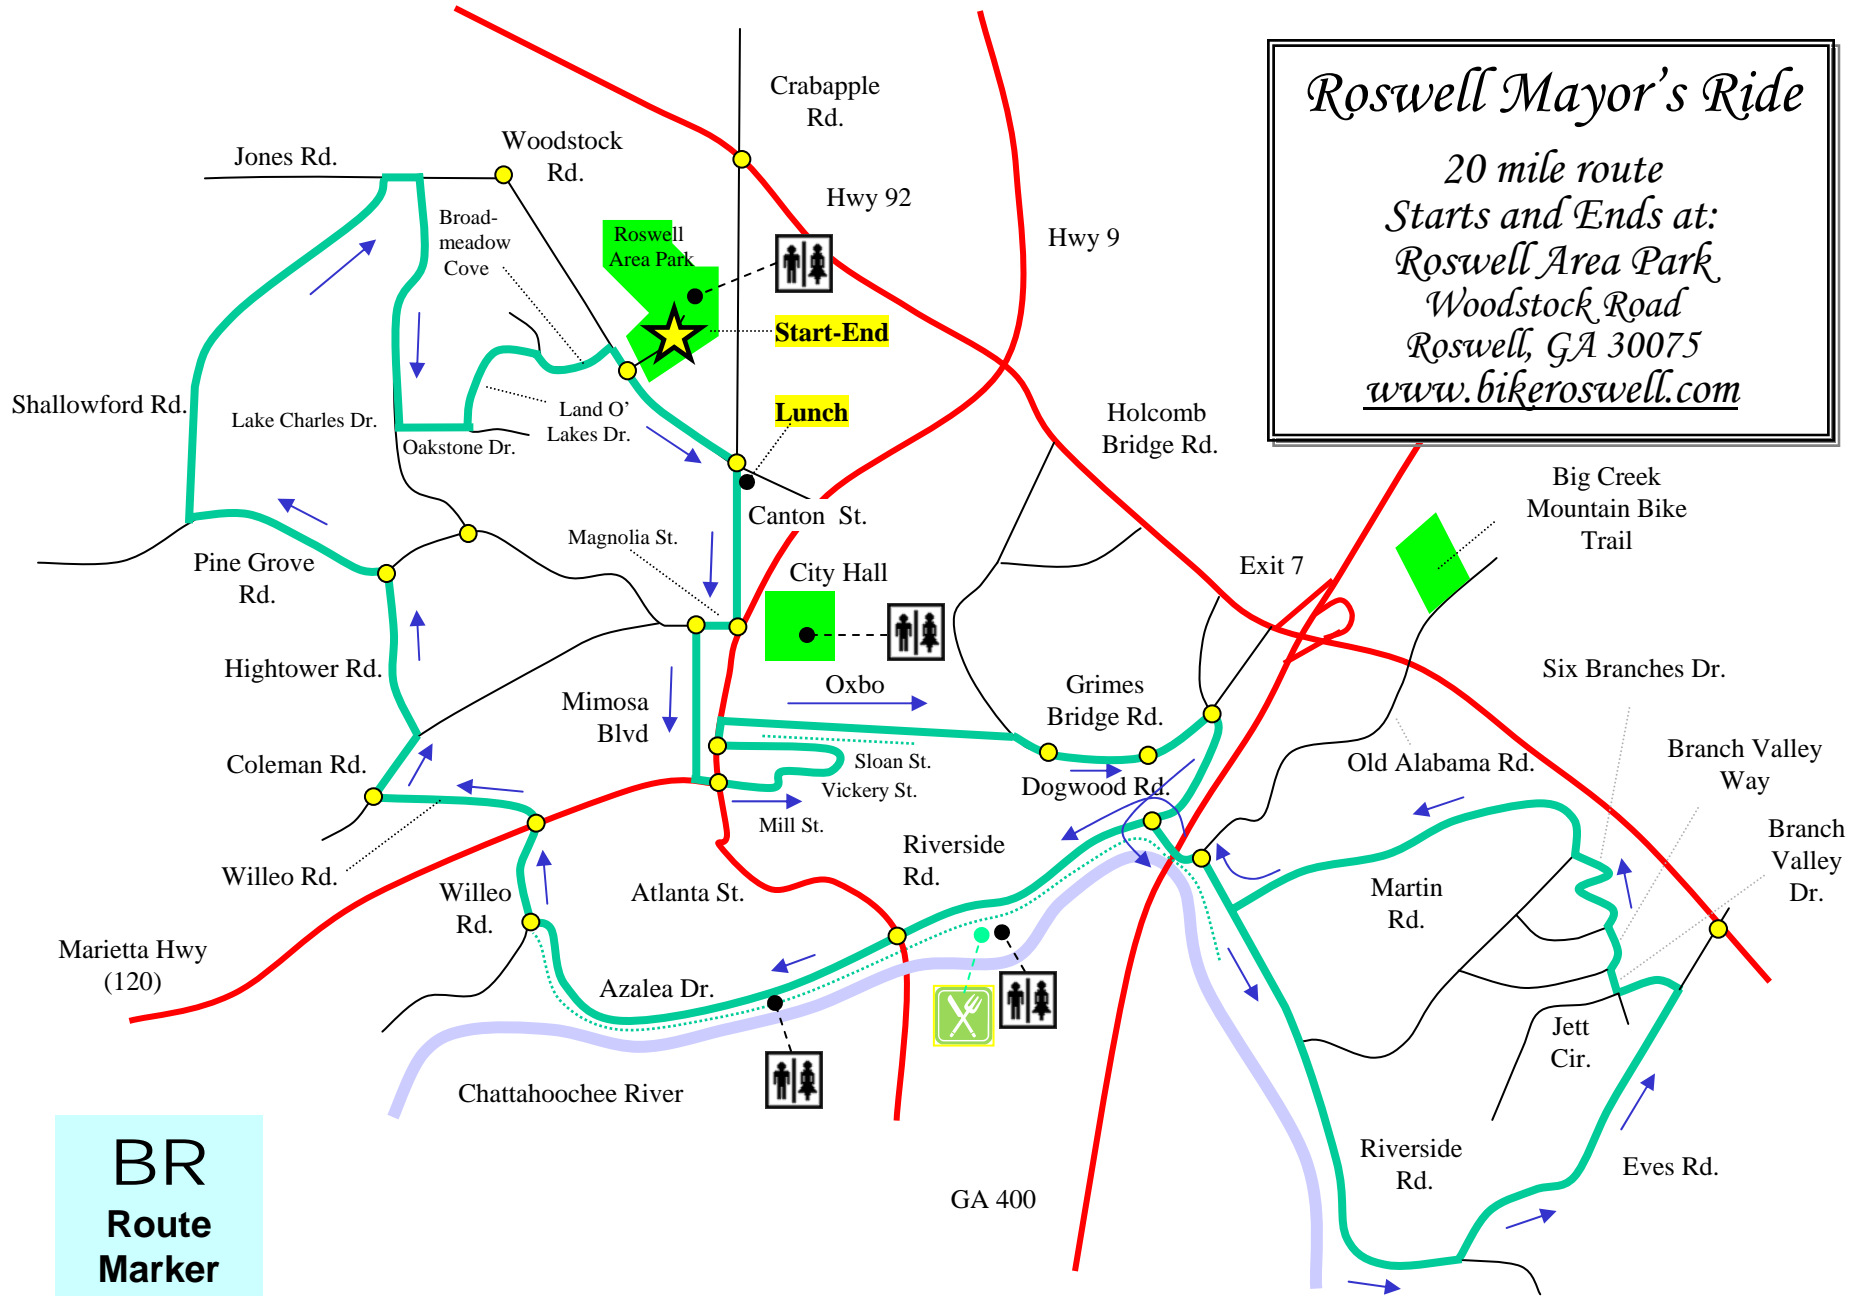

Roswell Mayor's Ride

20 mile route
Starts and Ends at:
Roswell Area Park
Woodstock Road
Roswell, GA 30075
www.bikeroswell.com

BR
Route
Marker