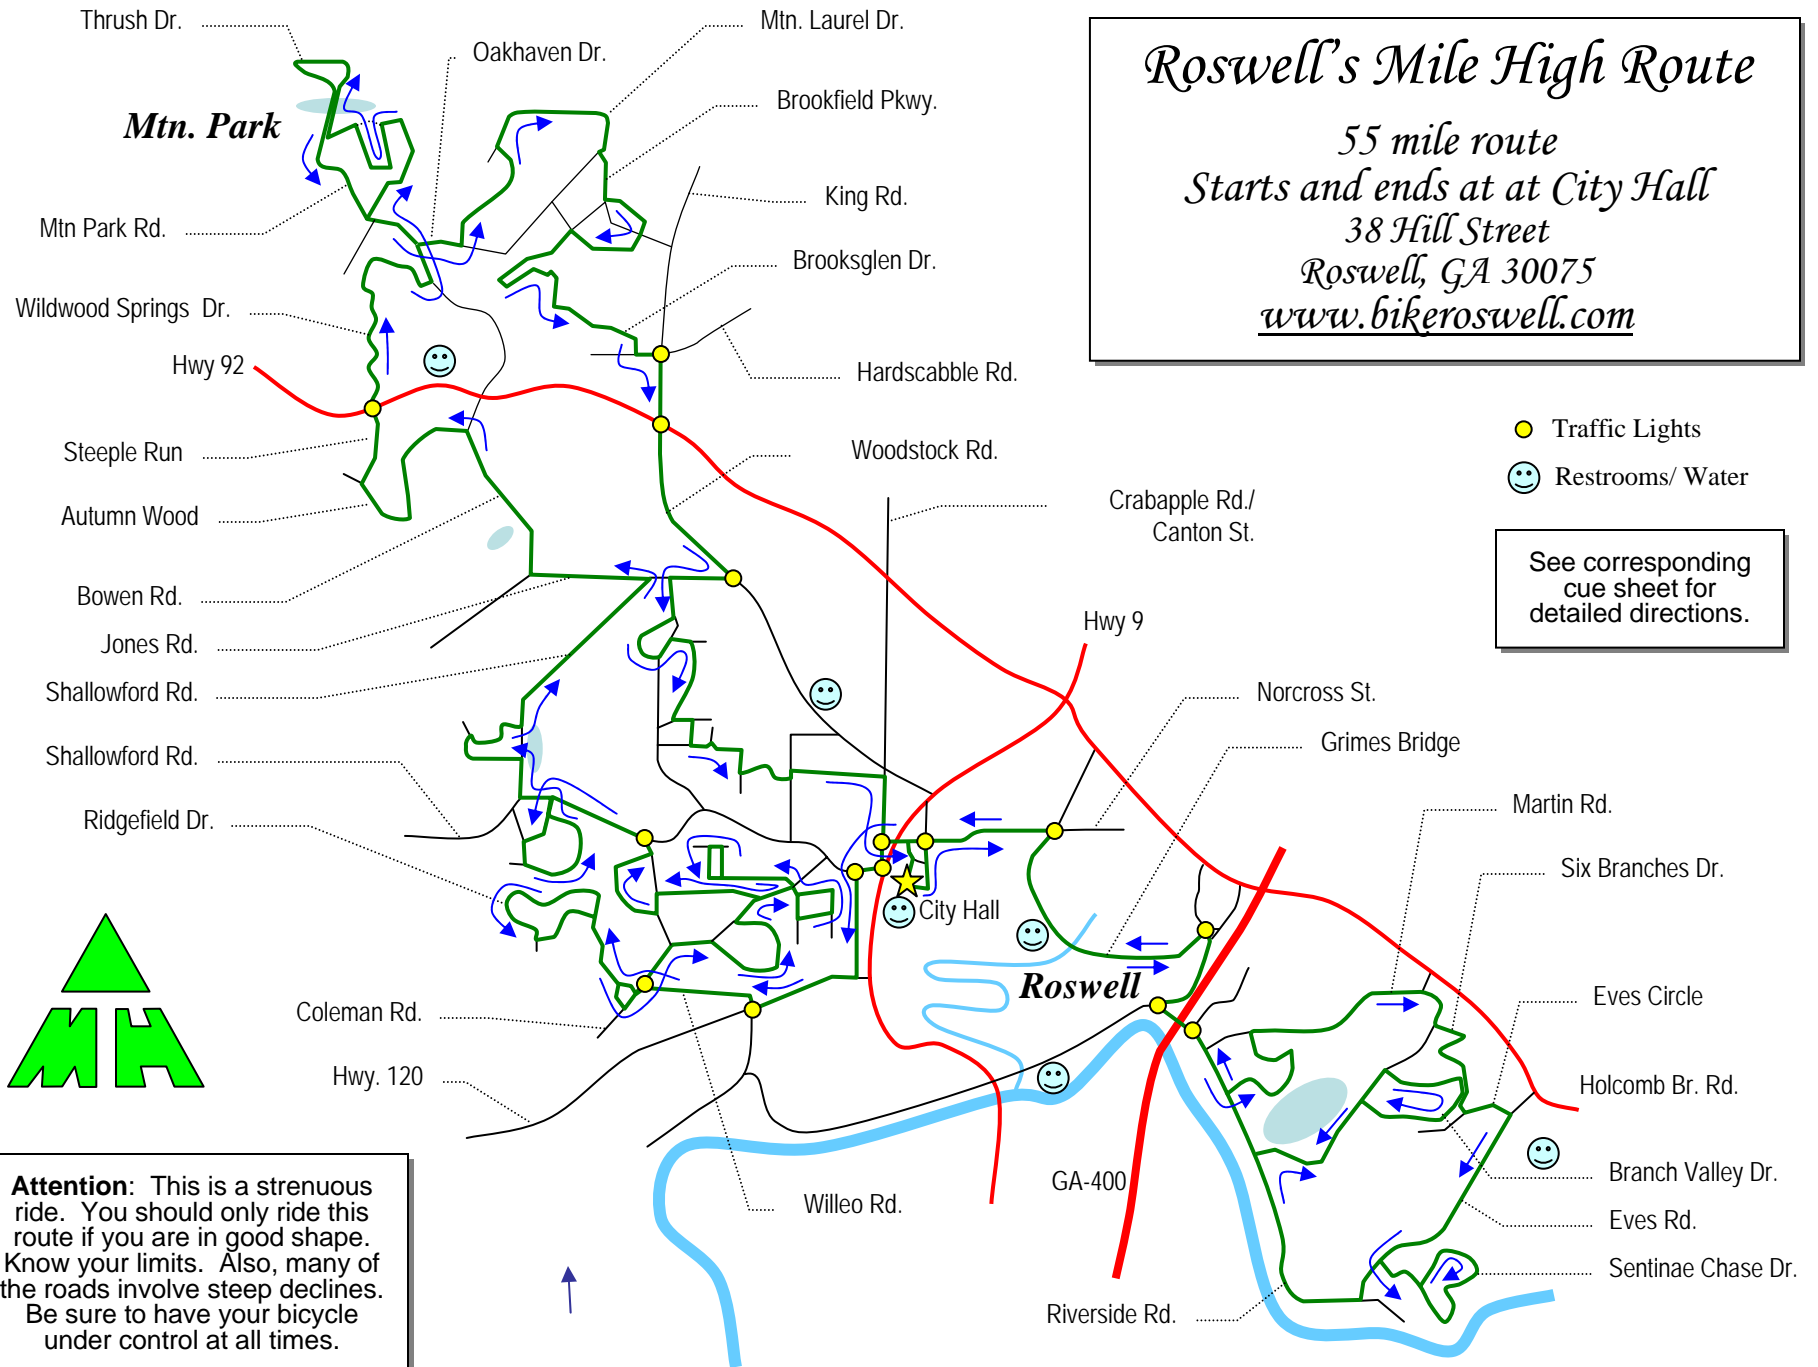

Roswell's Mile High Route

55 mile route
 Starts and ends at City Hall
 38 Hill Street
 Roswell, GA 30075
www.bikeroswell.com

-  Traffic Lights
-  Restrooms/ Water

See corresponding
 cue sheet for
 detailed directions.

Attention: This is a strenuous ride. You should only ride this route if you are in good shape. Know your limits. Also, many of the roads involve steep declines. Be sure to have your bicycle under control at all times.