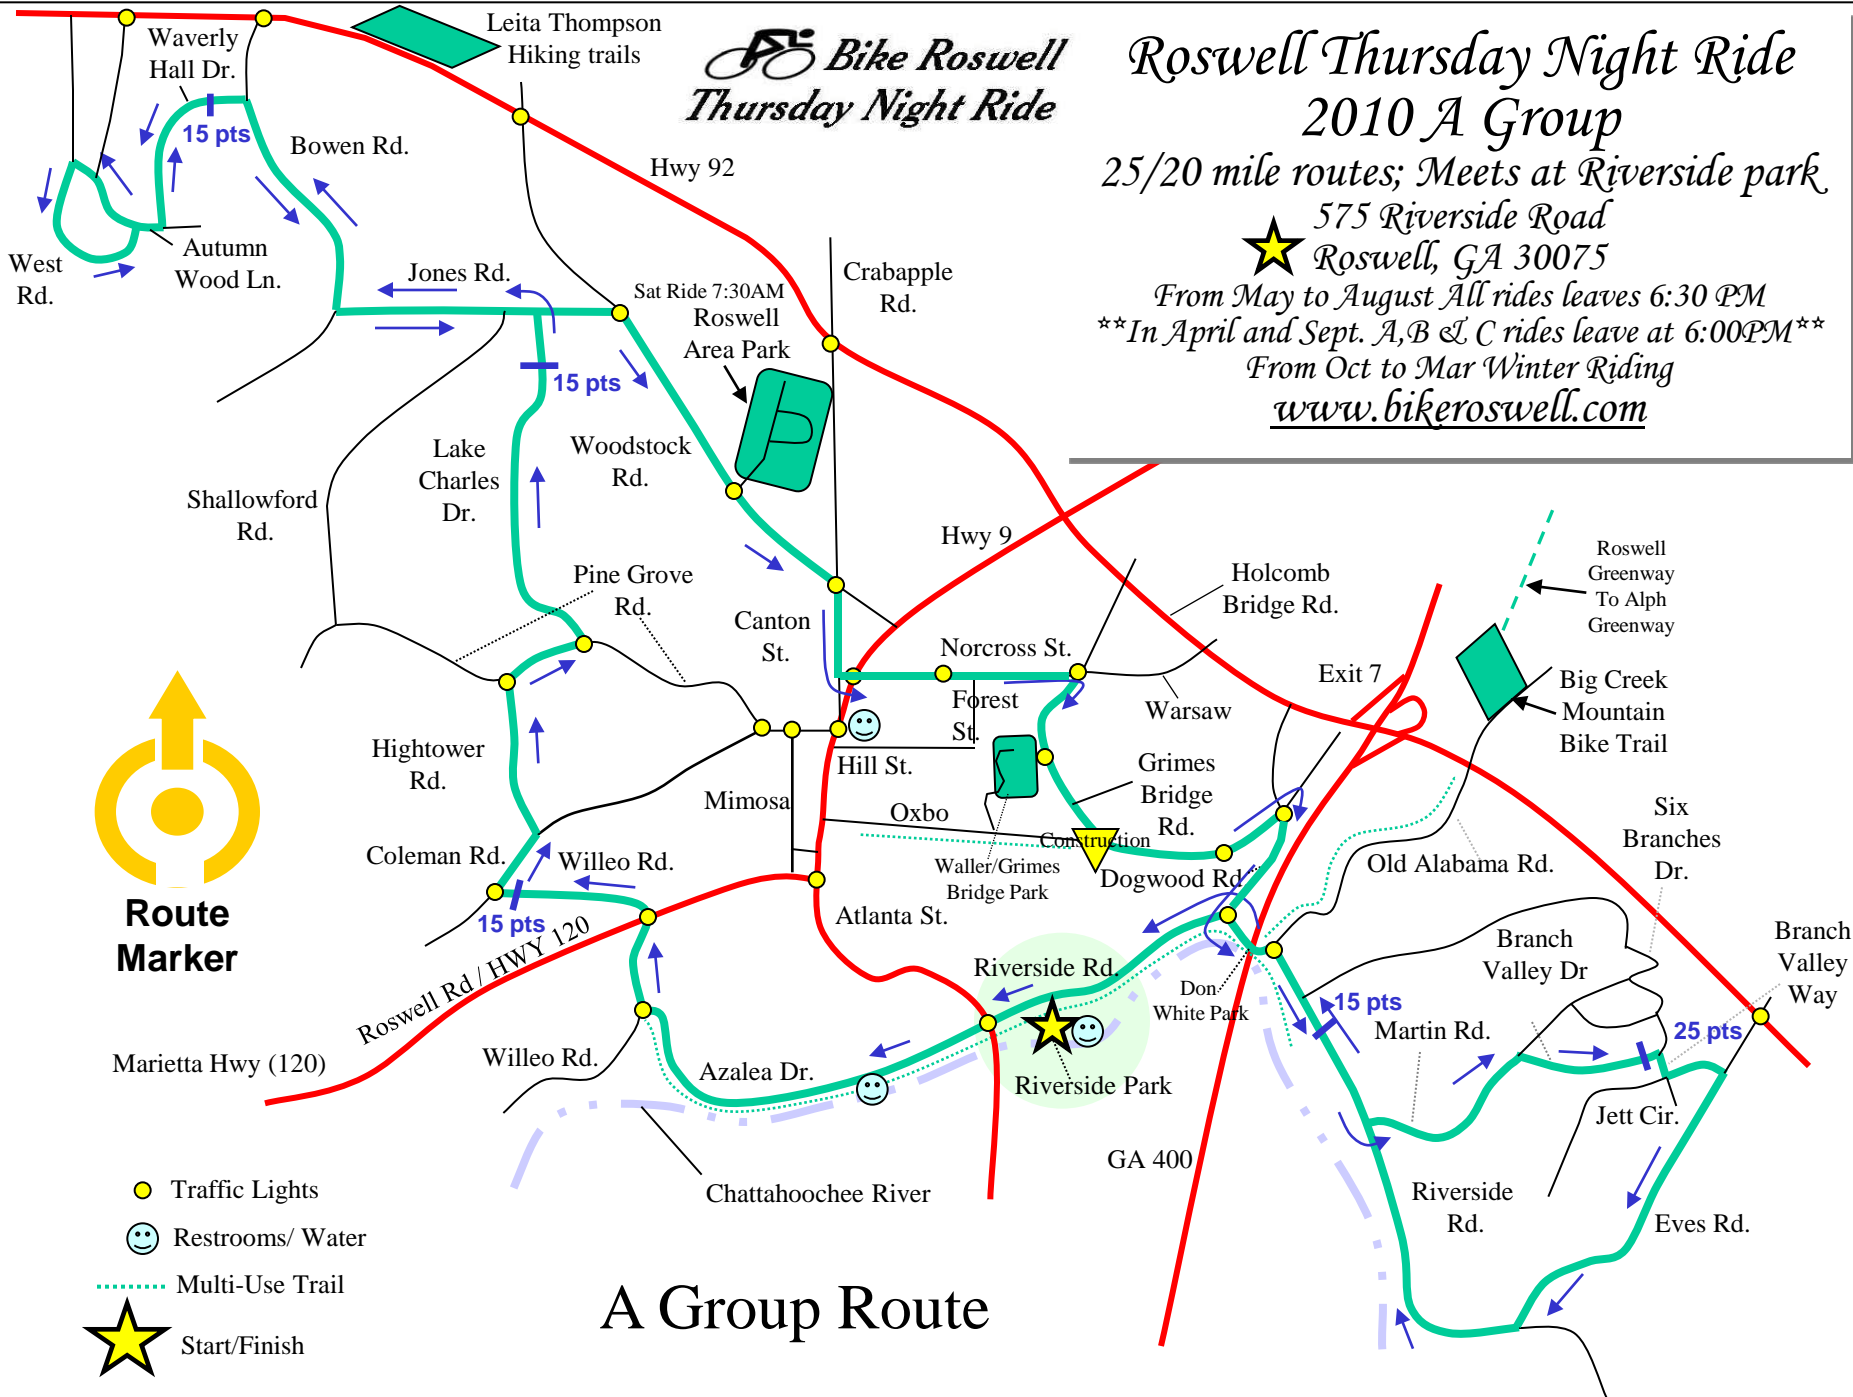

# Bike Roswell Thursday Night Ride

# Roswell Thursday Night Ride 2010 A Group

25/20 mile routes; Meets at Riverside park

★ 575 Riverside Road  
Roswell, GA 30075

From May to August All rides leaves 6:30 PM

\*\*In April and Sept. A, B & C rides leave at 6:00PM\*\*

From Oct to Mar Winter Riding

[www.bikeroswell.com](http://www.bikeroswell.com)

**Route  
Marker**

- Traffic Lights
- ☺ Restrooms/ Water
- ⋯ Multi-Use Trail
- ★ Start/Finish

**A Group Route**