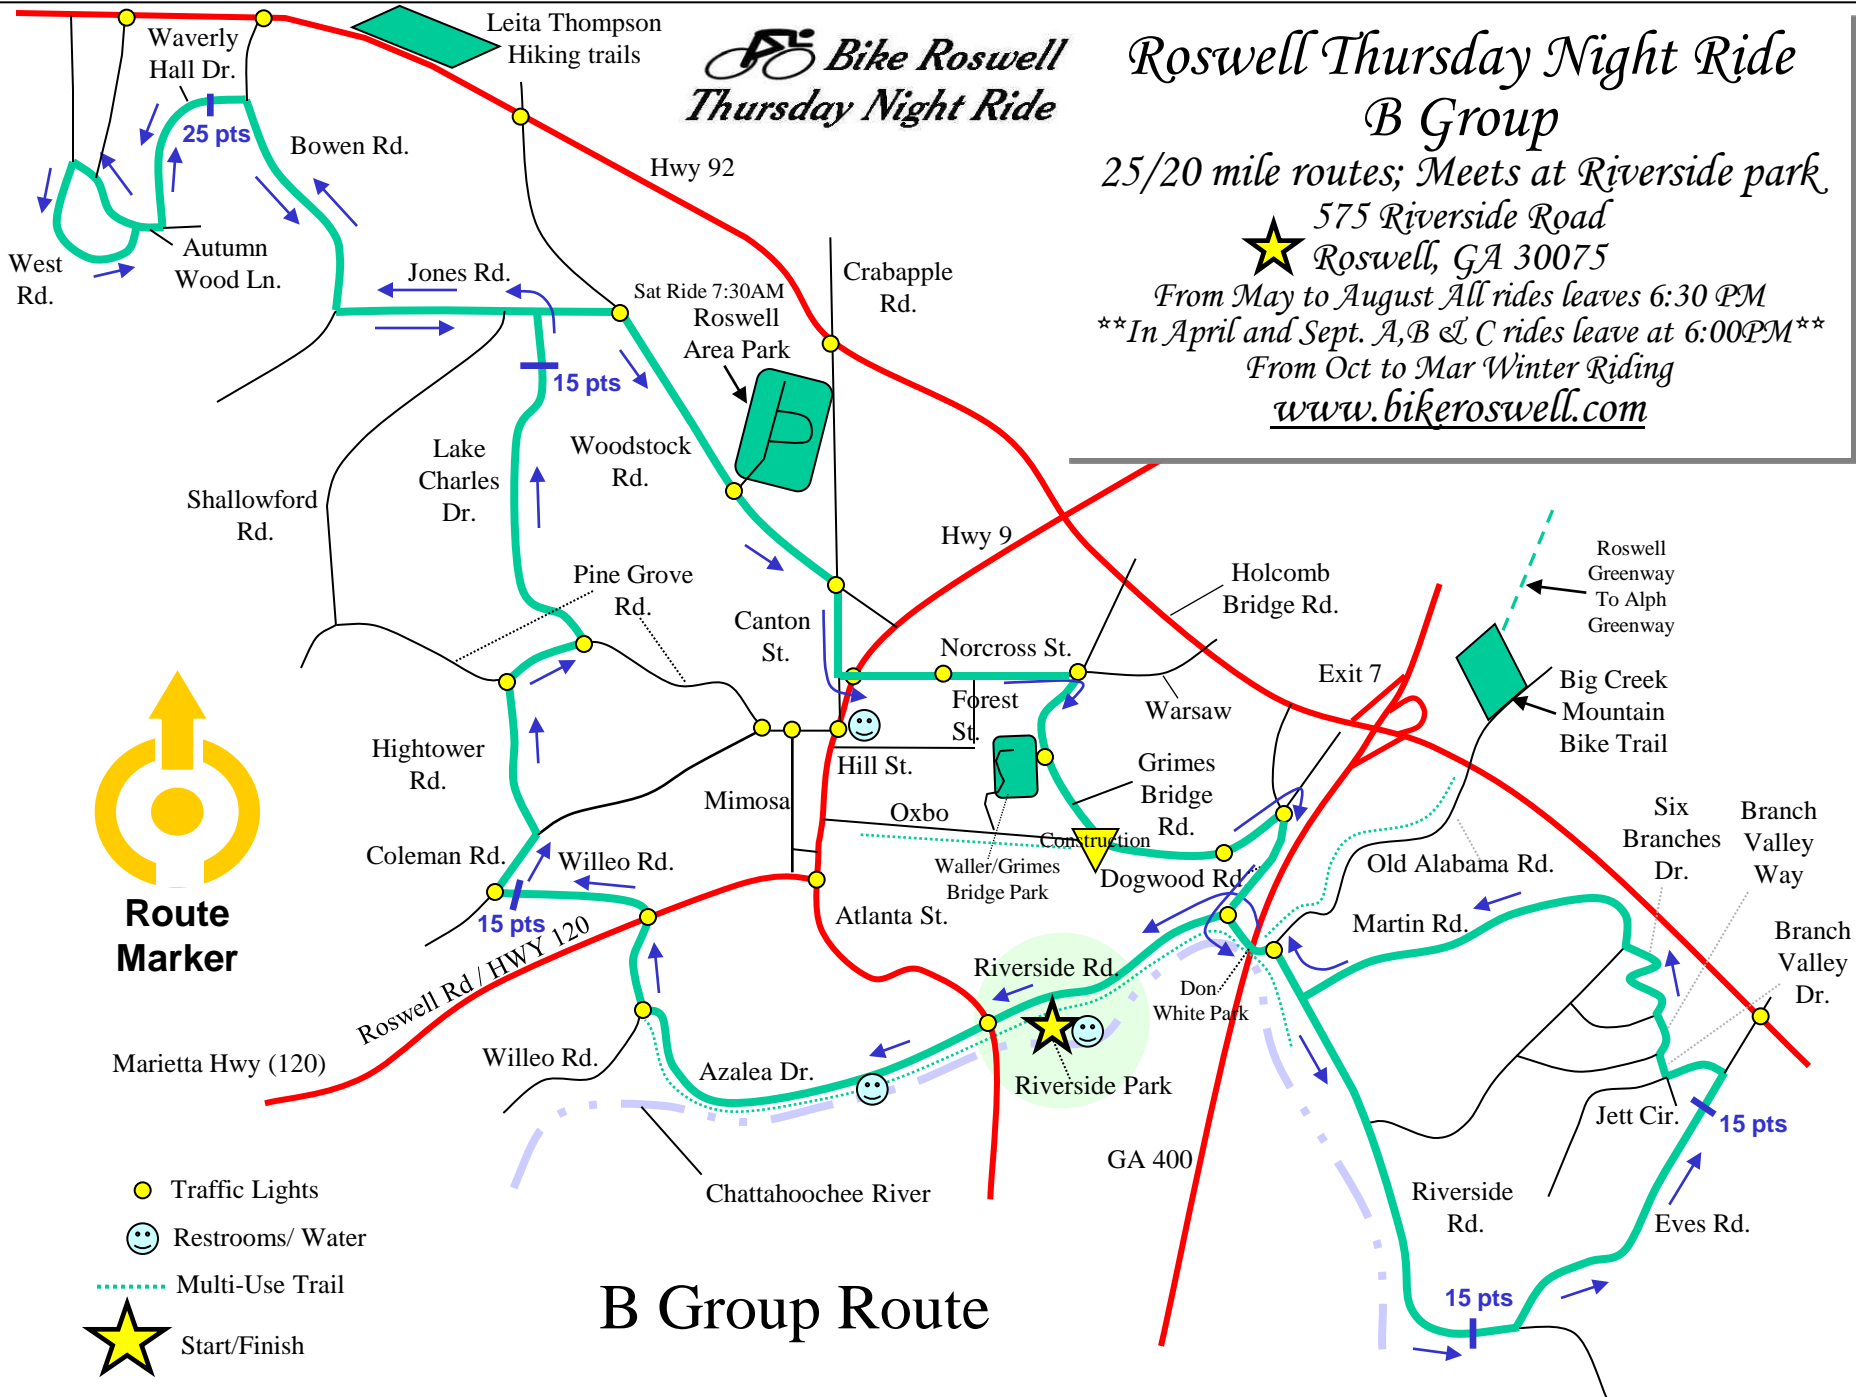

**Bike Roswell
Thursday Night Ride**

**Roswell Thursday Night Ride
B Group**

25/20 mile routes; Meets at Riverside park

★ 575 Riverside Road
Roswell, GA 30075

From May to August All rides leaves 6:30 PM
In April and Sept. A, B & C rides leave at 6:00PM

From Oct to Mar Winter Riding
www.bikeroswell.com

B Group Route