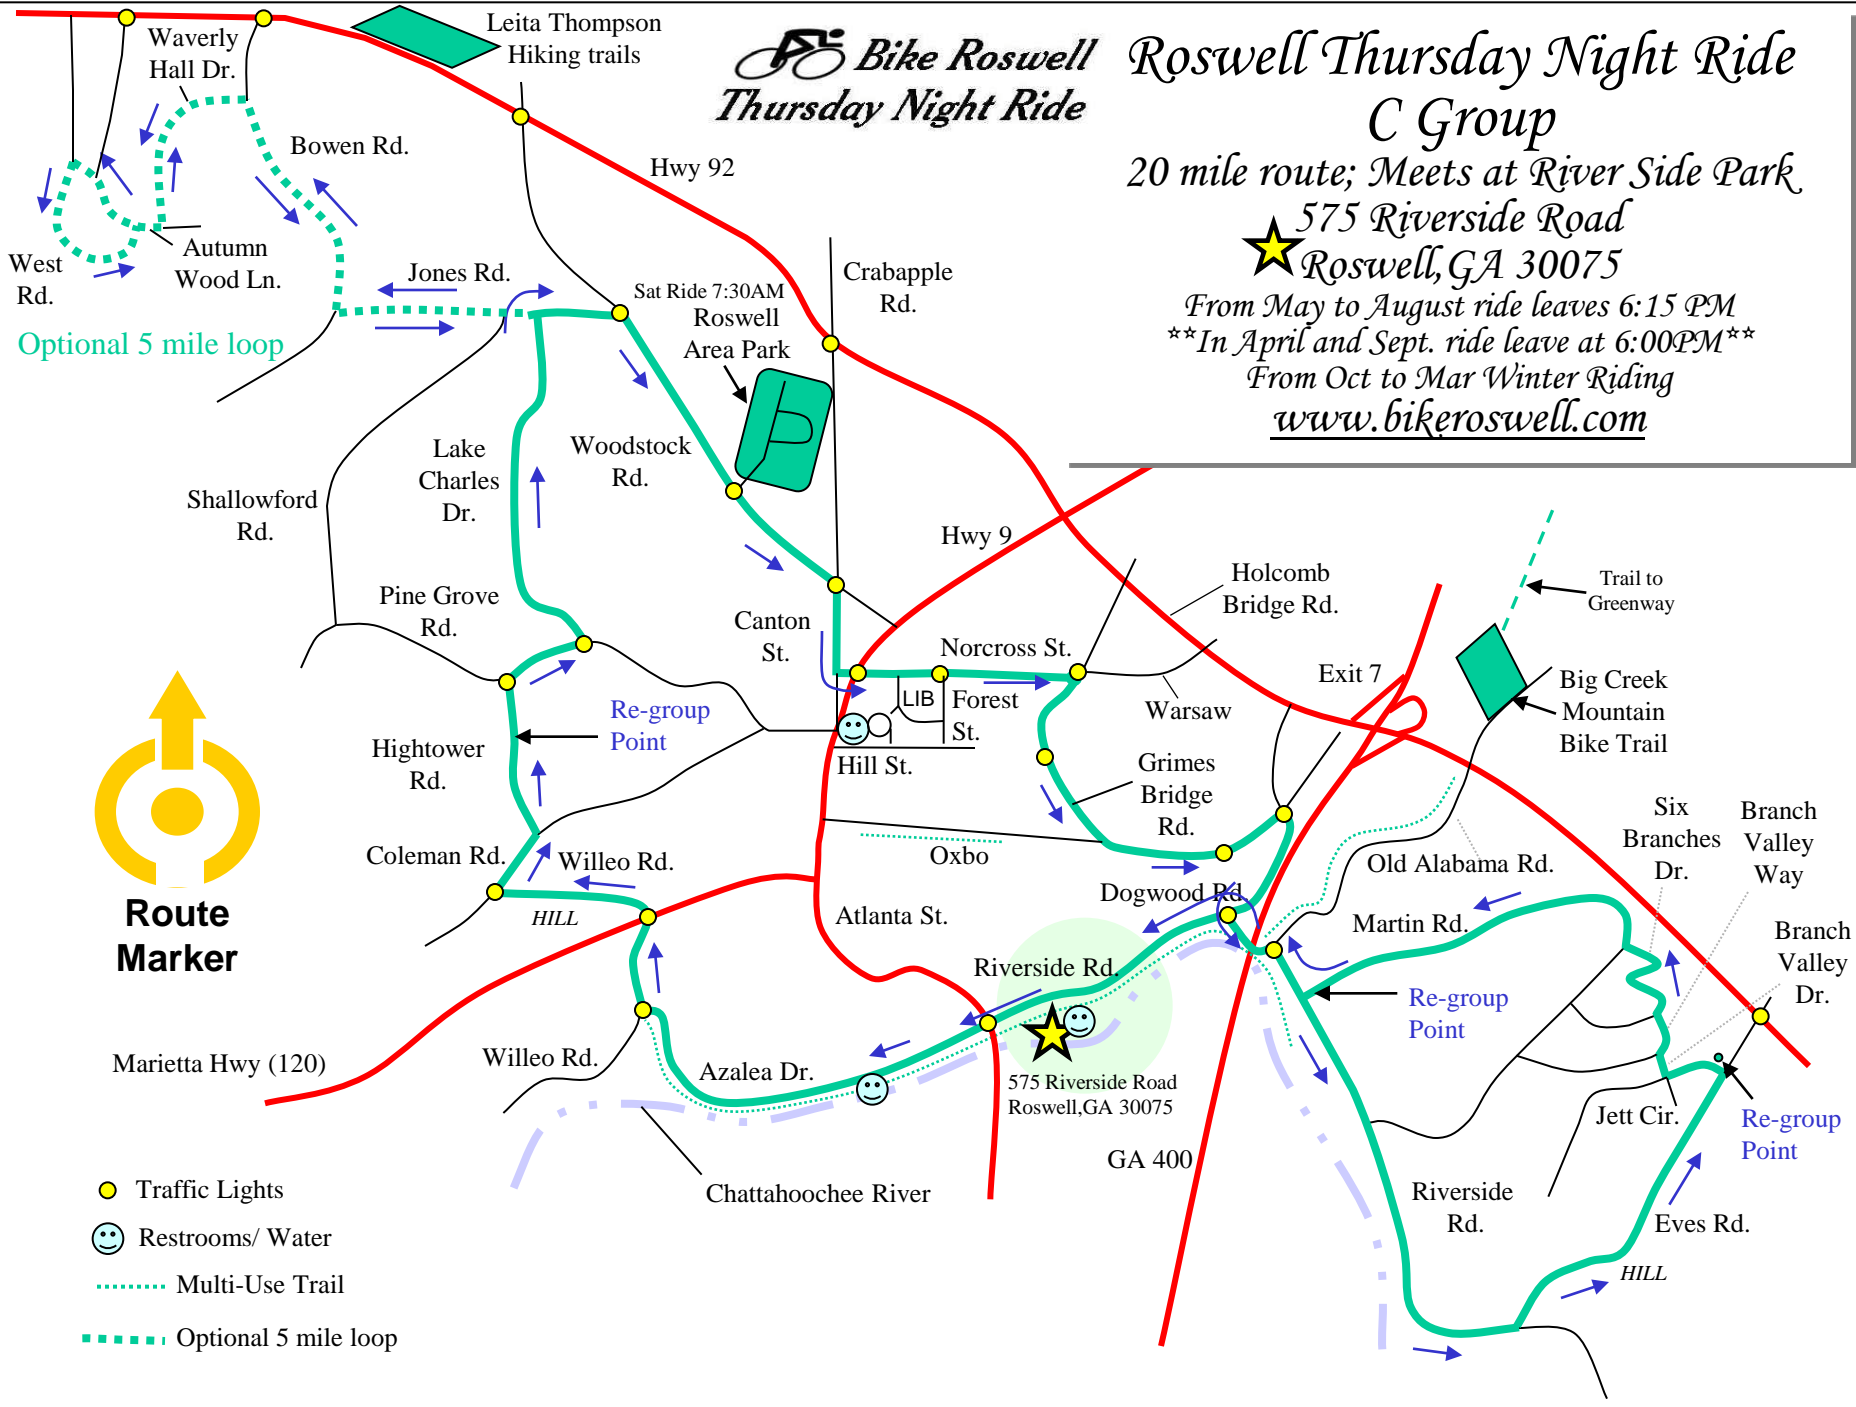

Bike Roswell
Thursday Night Ride

Roswell Thursday Night Ride
C Group

20 mile route; Meets at River Side Park

★ 575 Riverside Road
 Roswell, GA 30075

From May to August ride leaves 6:15 PM
 In April and Sept. ride leave at 6:00PM

From Oct to Mar Winter Riding

www.bikeroswell.com

Optional 5 mile loop

**Route
 Marker**

- Traffic Lights
- ☺ Restrooms/ Water
- ⋯ Multi-Use Trail
- ⋯ Optional 5 mile loop