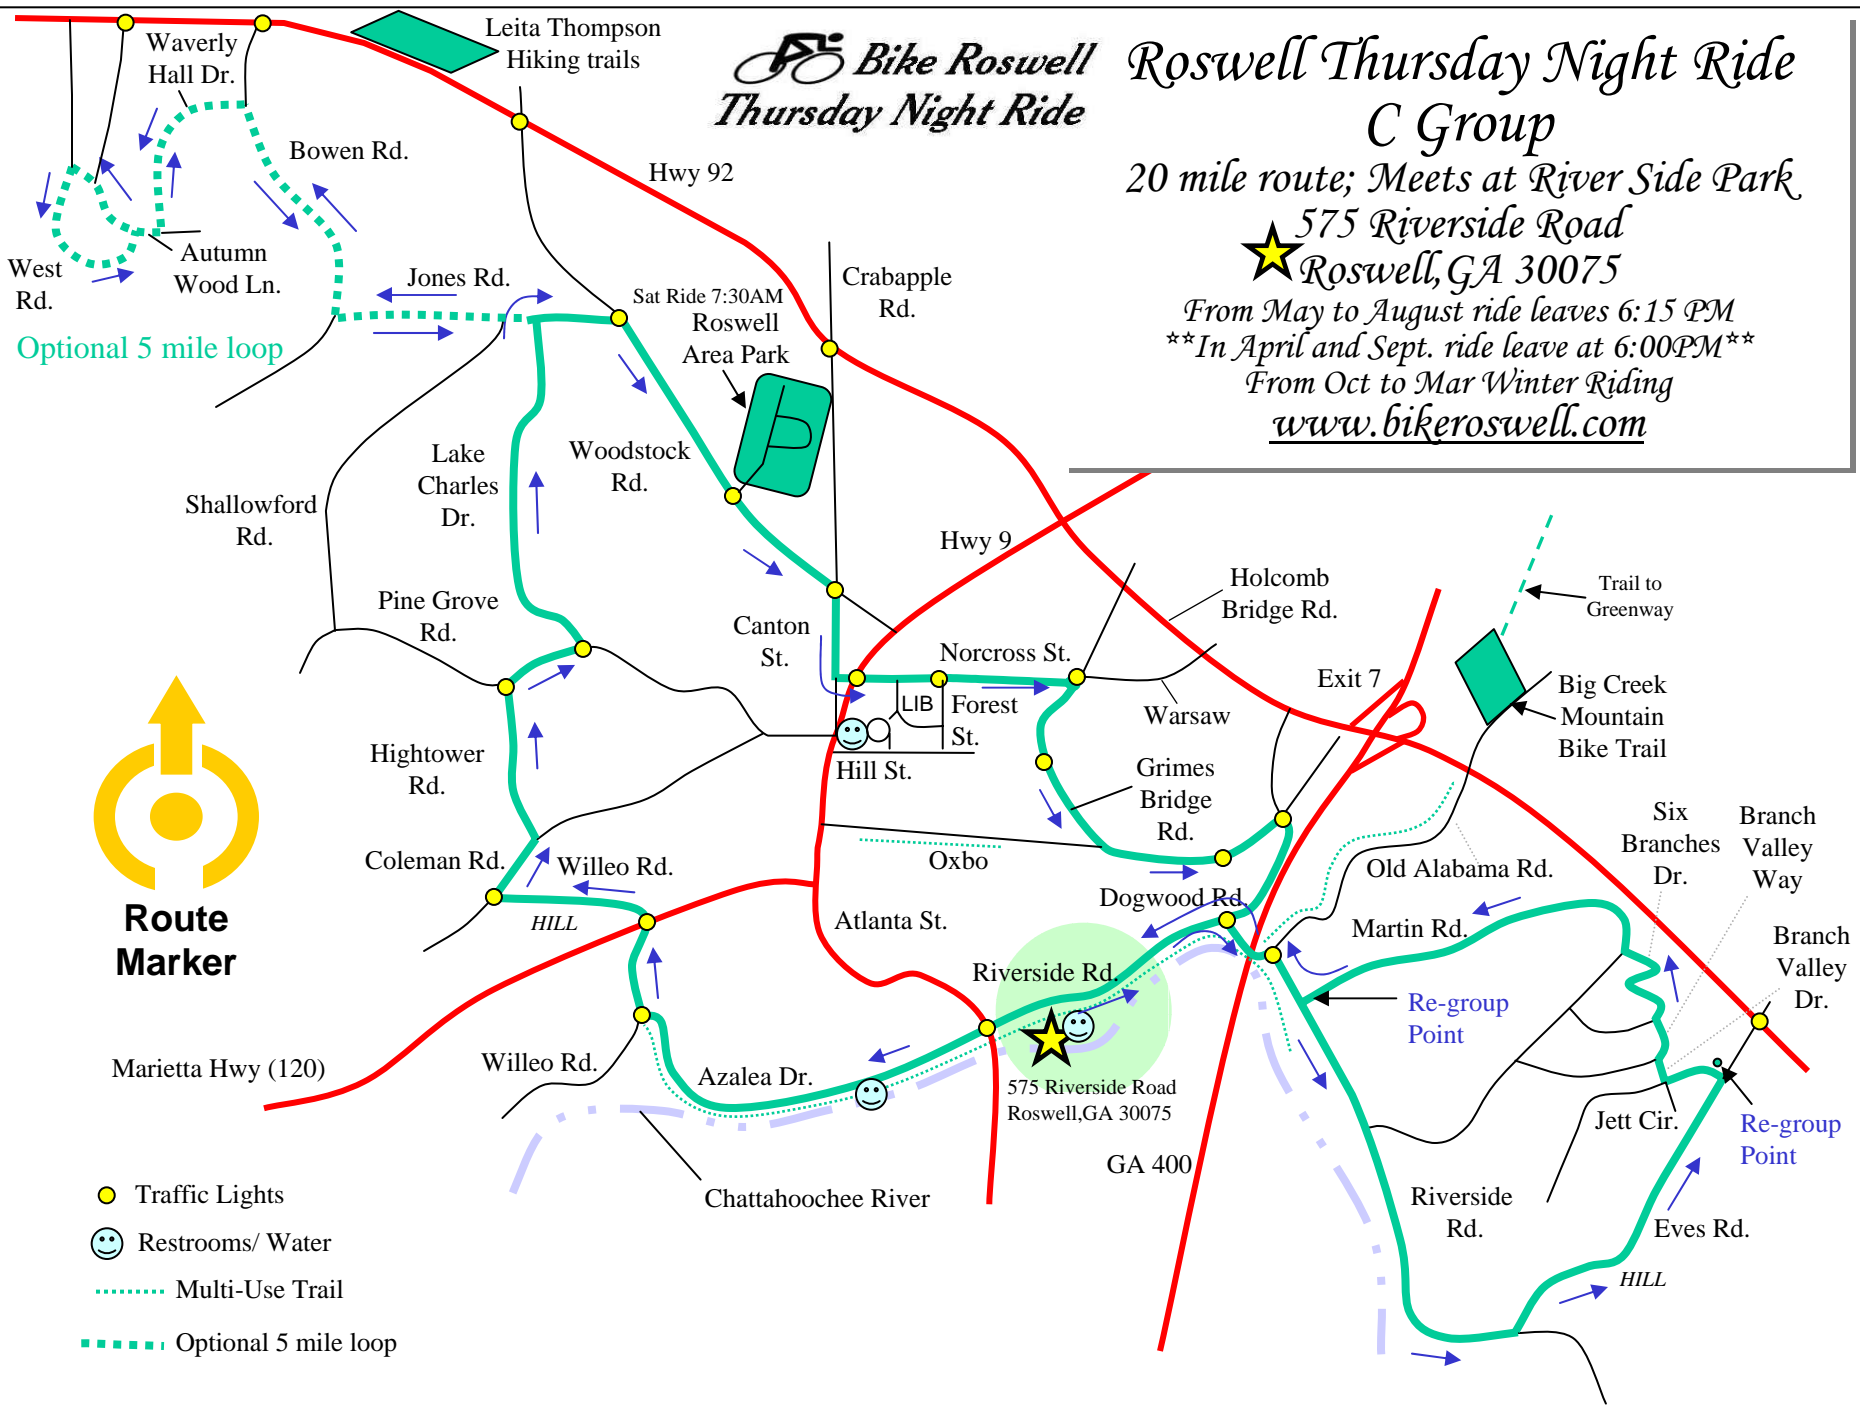

**Bike Roswell**  
**Thursday Night Ride**

**Roswell Thursday Night Ride**  
**C Group**

20 mile route; Meets at River Side Park

★ 575 Riverside Road  
 Roswell, GA 30075

From May to August ride leaves 6:15 PM

\*\*In April and Sept. ride leave at 6:00PM\*\*

From Oct to Mar Winter Riding

[www.bikeroswell.com](http://www.bikeroswell.com)

**Route  
 Marker**

- Traffic Lights
- ☺ Restrooms/ Water
- ⋯ Multi-Use Trail
- ⋯ Optional 5 mile loop