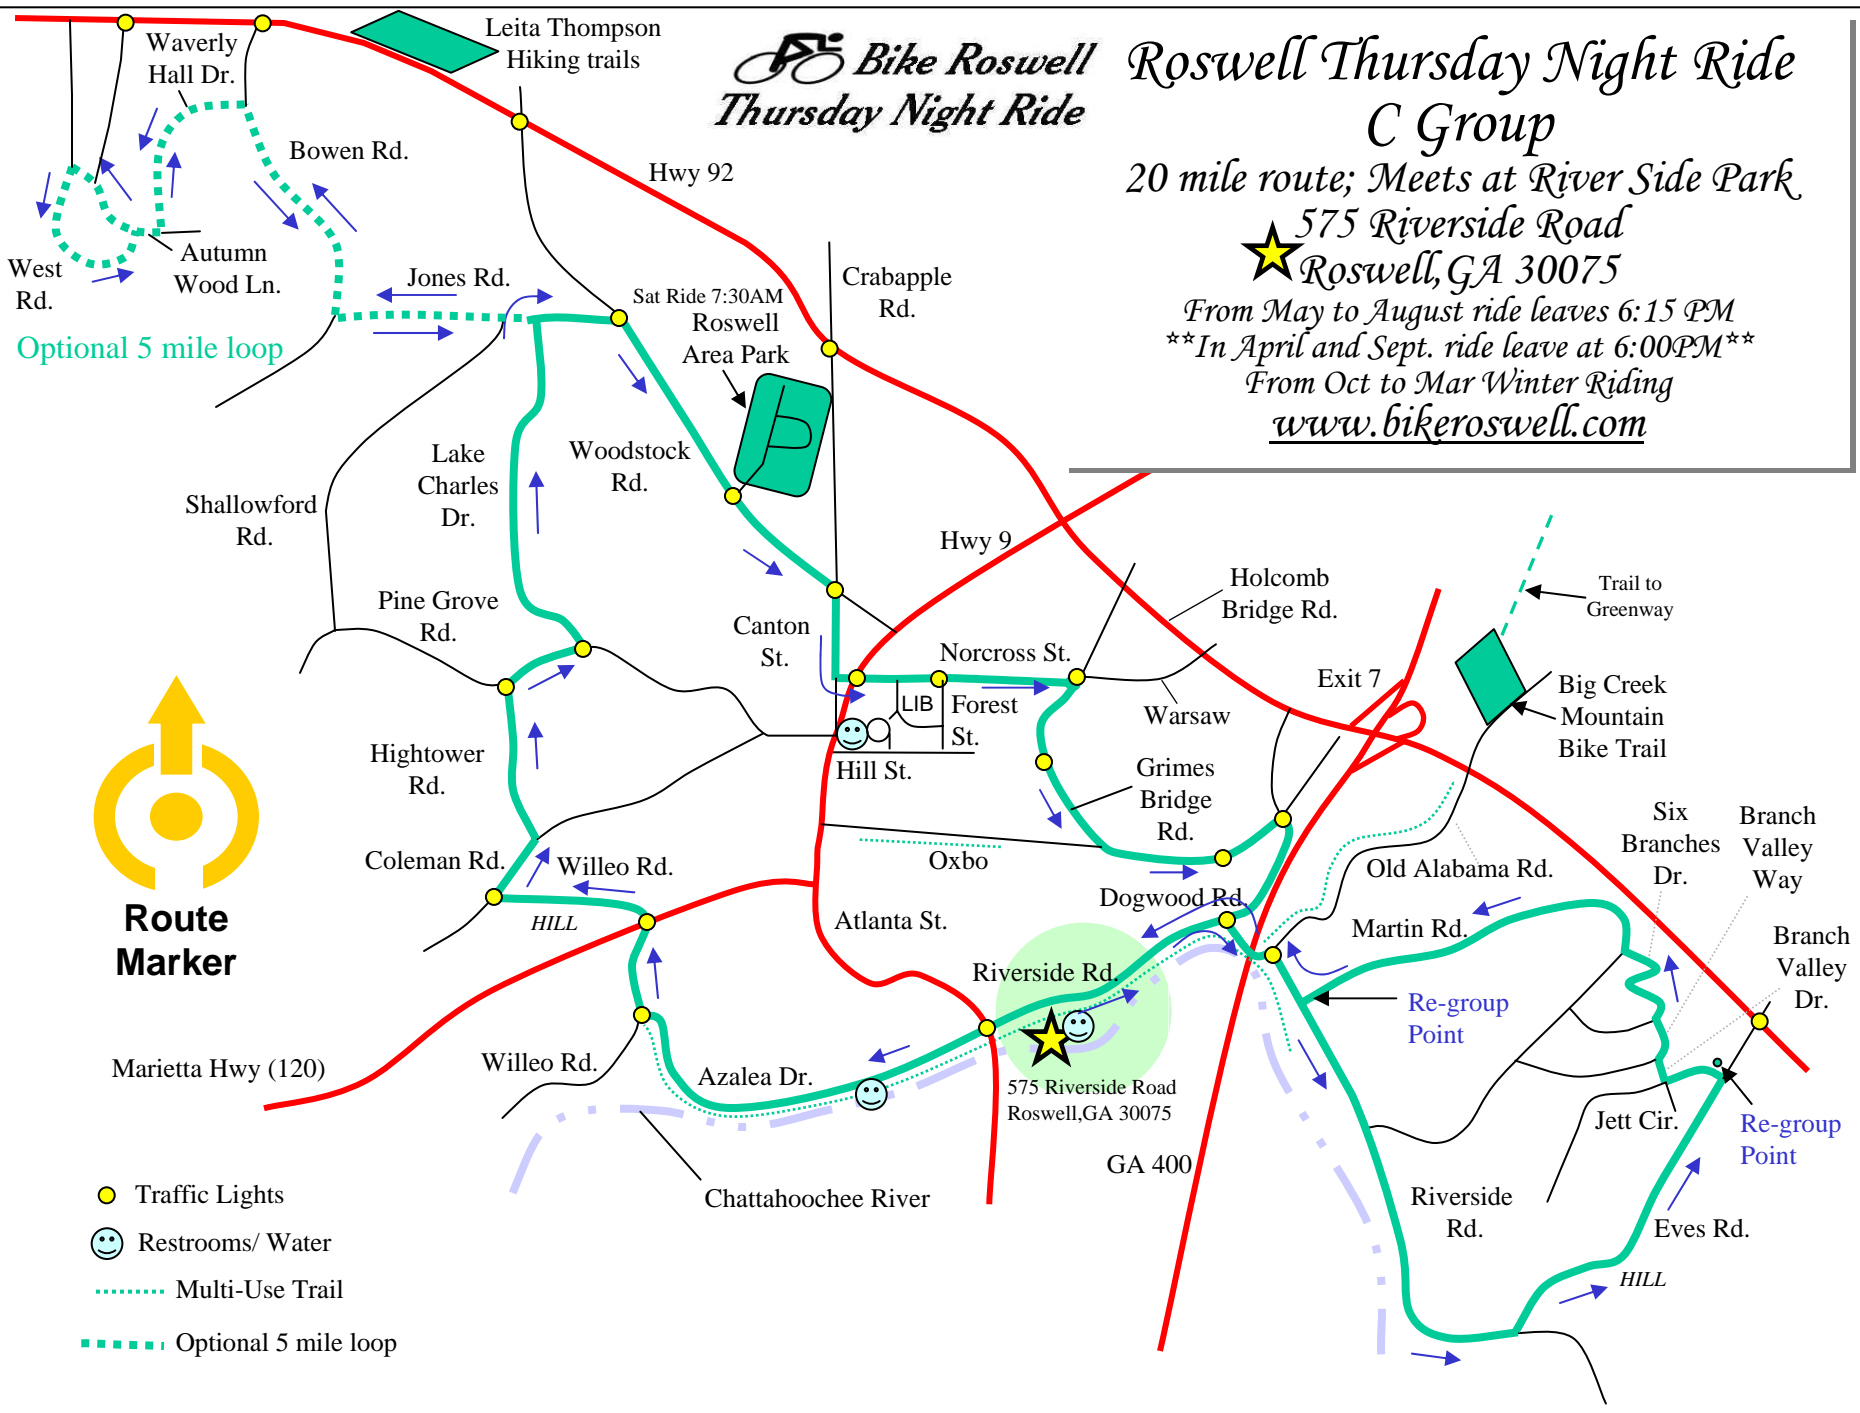

**Bike Roswell**  
**Thursday Night Ride**

**Roswell Thursday Night Ride**  
**C Group**

20 mile route; Meets at River Side Park

★ 575 Riverside Road  
 ★ Roswell, GA 30075

From May to August ride leaves 6:15 PM

\*\*In April and Sept. ride leave at 6:00PM\*\*

From Oct to Mar Winter Riding

[www.bikeroswell.com](http://www.bikeroswell.com)

**Route  
 Marker**

- Traffic Lights
- ☺ Restrooms/ Water
- ⋯ Multi-Use Trail
- ⋯ Optional 5 mile loop