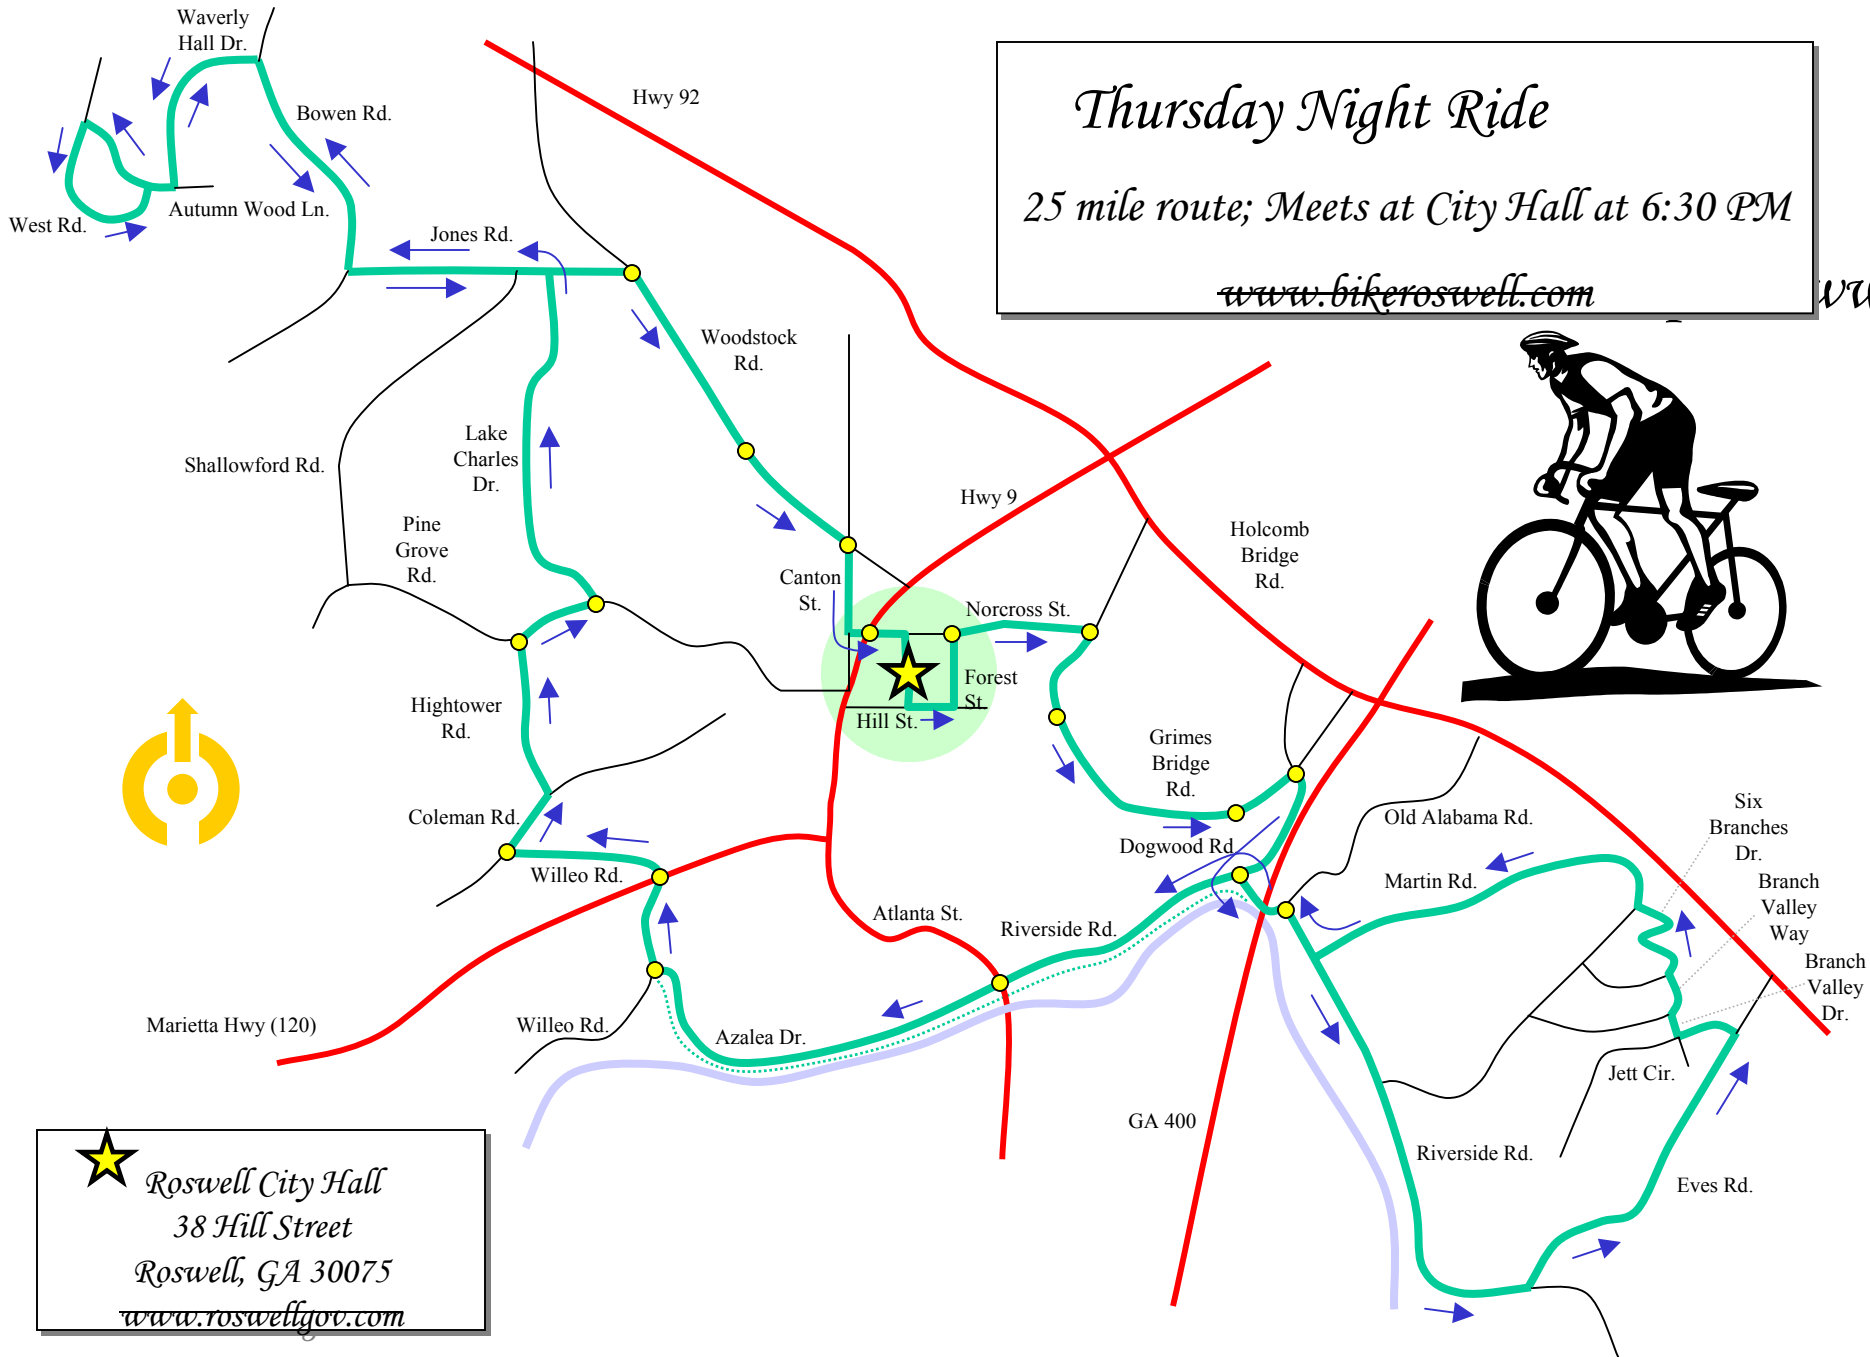

Thursday Night Ride

25 mile route; Meets at City Hall at 6:30 PM

www.bikeroswell.com

www

 **Roswell City Hall**
38 Hill Street
Roswell, GA 30075
www.roswellga.gov