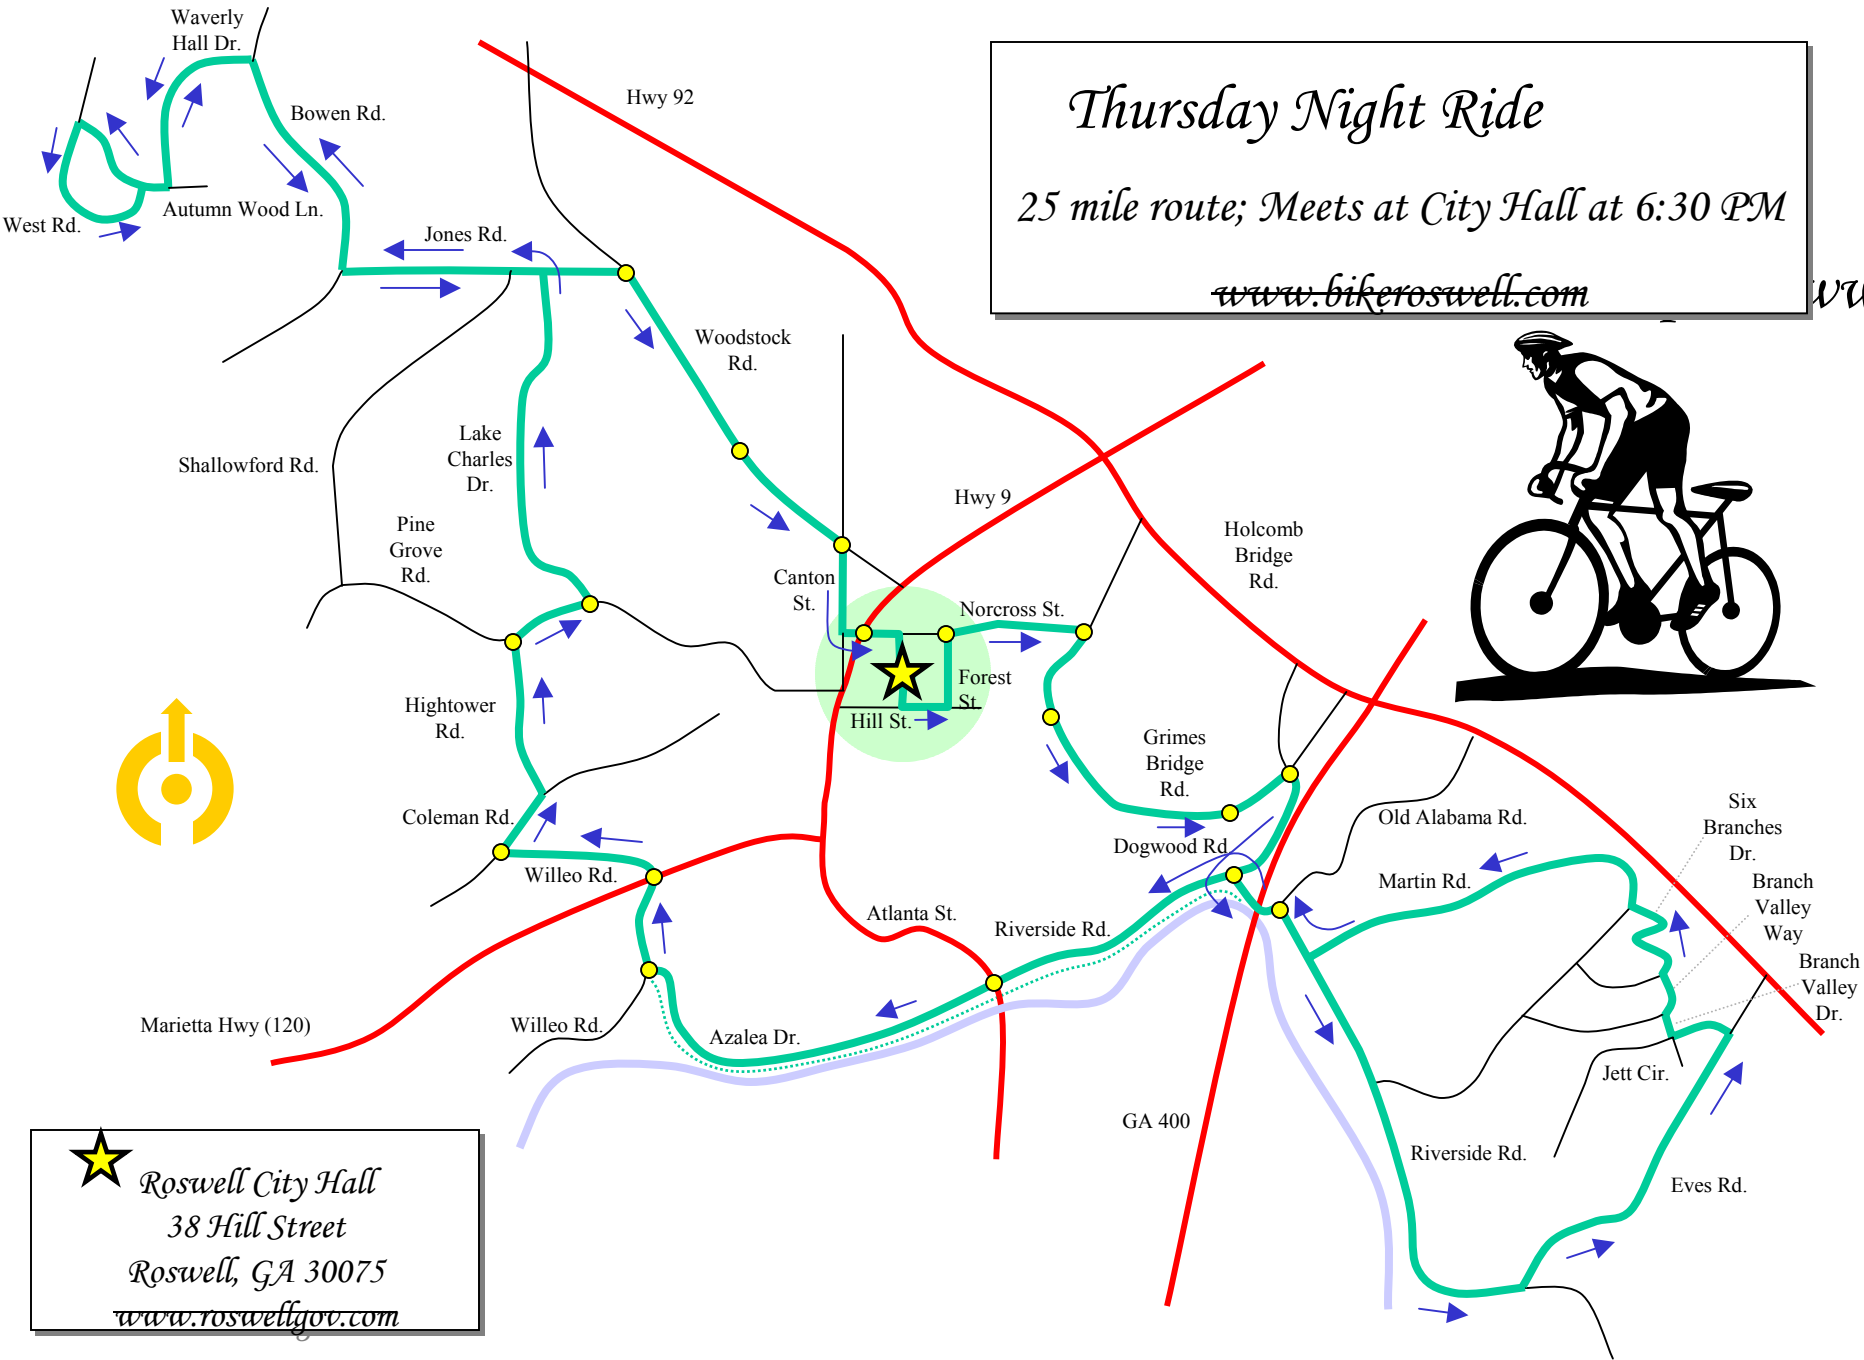

Thursday Night Ride
 25 mile route; Meets at City Hall at 6:30 PM
www.bikeroswell.com

★ *Roswell City Hall*
 38 Hill Street
 Roswell, GA 30075
www.roswellga.gov