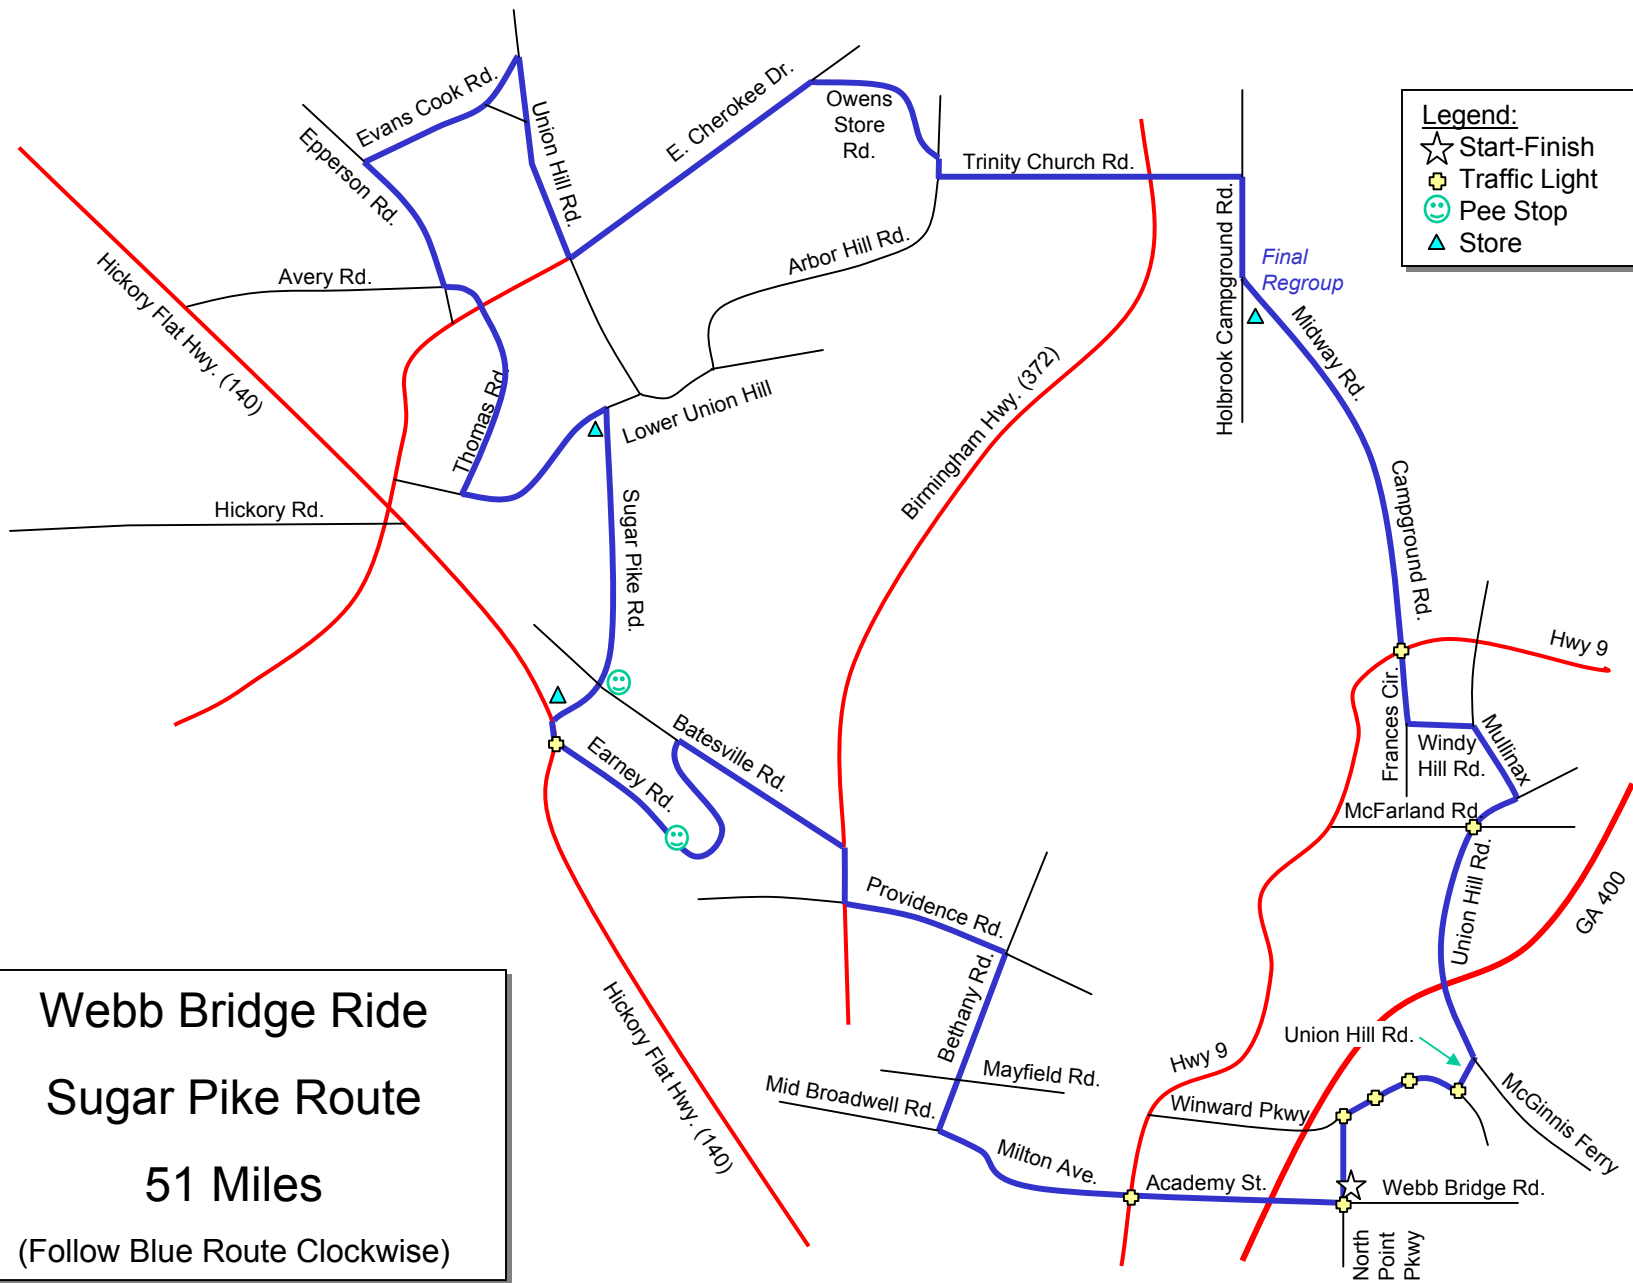

Legend:

- ☆ Start-Finish
- ⊕ Traffic Light
- 😊 Pee Stop
- ▲ Store

Webb Bridge Ride
Sugar Pike Route
51 Miles
 (Follow Blue Route Clockwise)