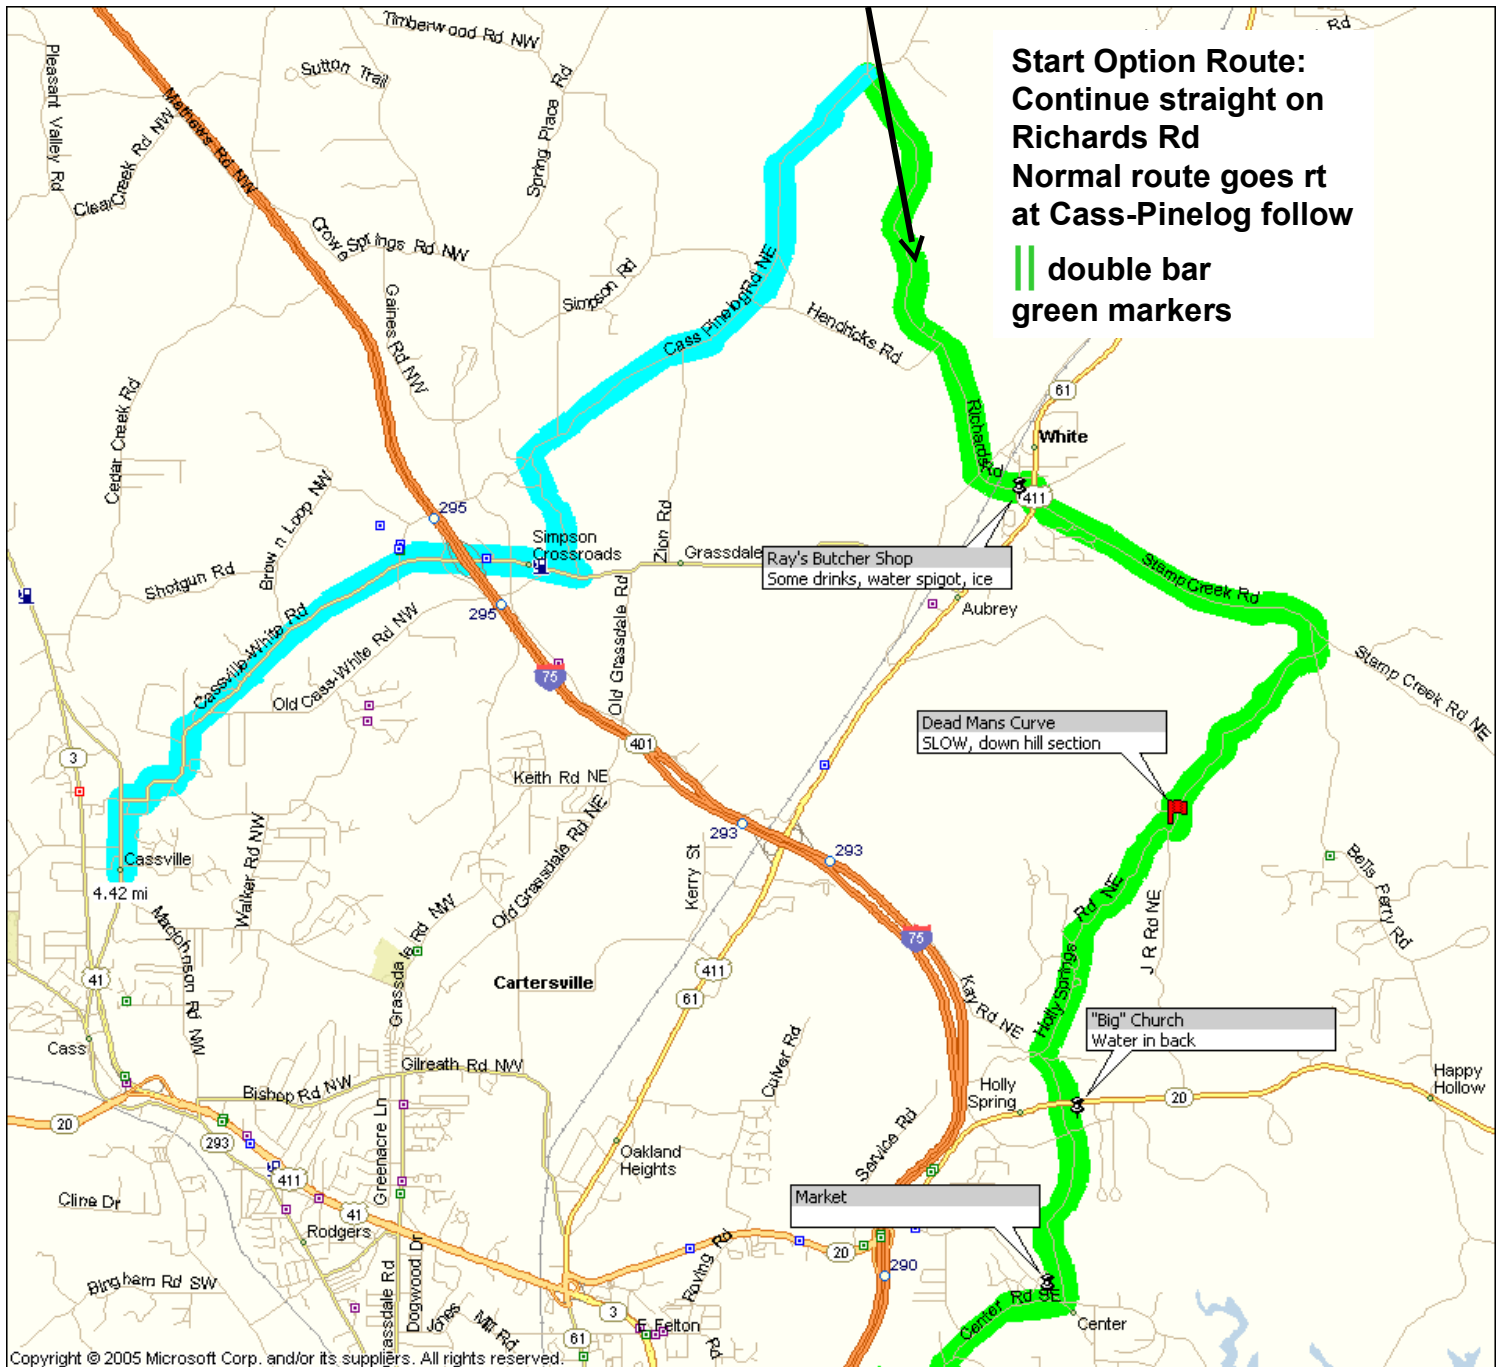

# Cville Century

**Blue:**  
Base Route  
(section)

**Green:**  
Climb Option  
Finish Route  
~1,000 ft of climb  
+ ~1.4 miles added

**NOTE:**  
Red Flag  
Dangerous Curve!!

Copyright © 2005 Microsoft Corp. and/or its suppliers. All rights reserved.