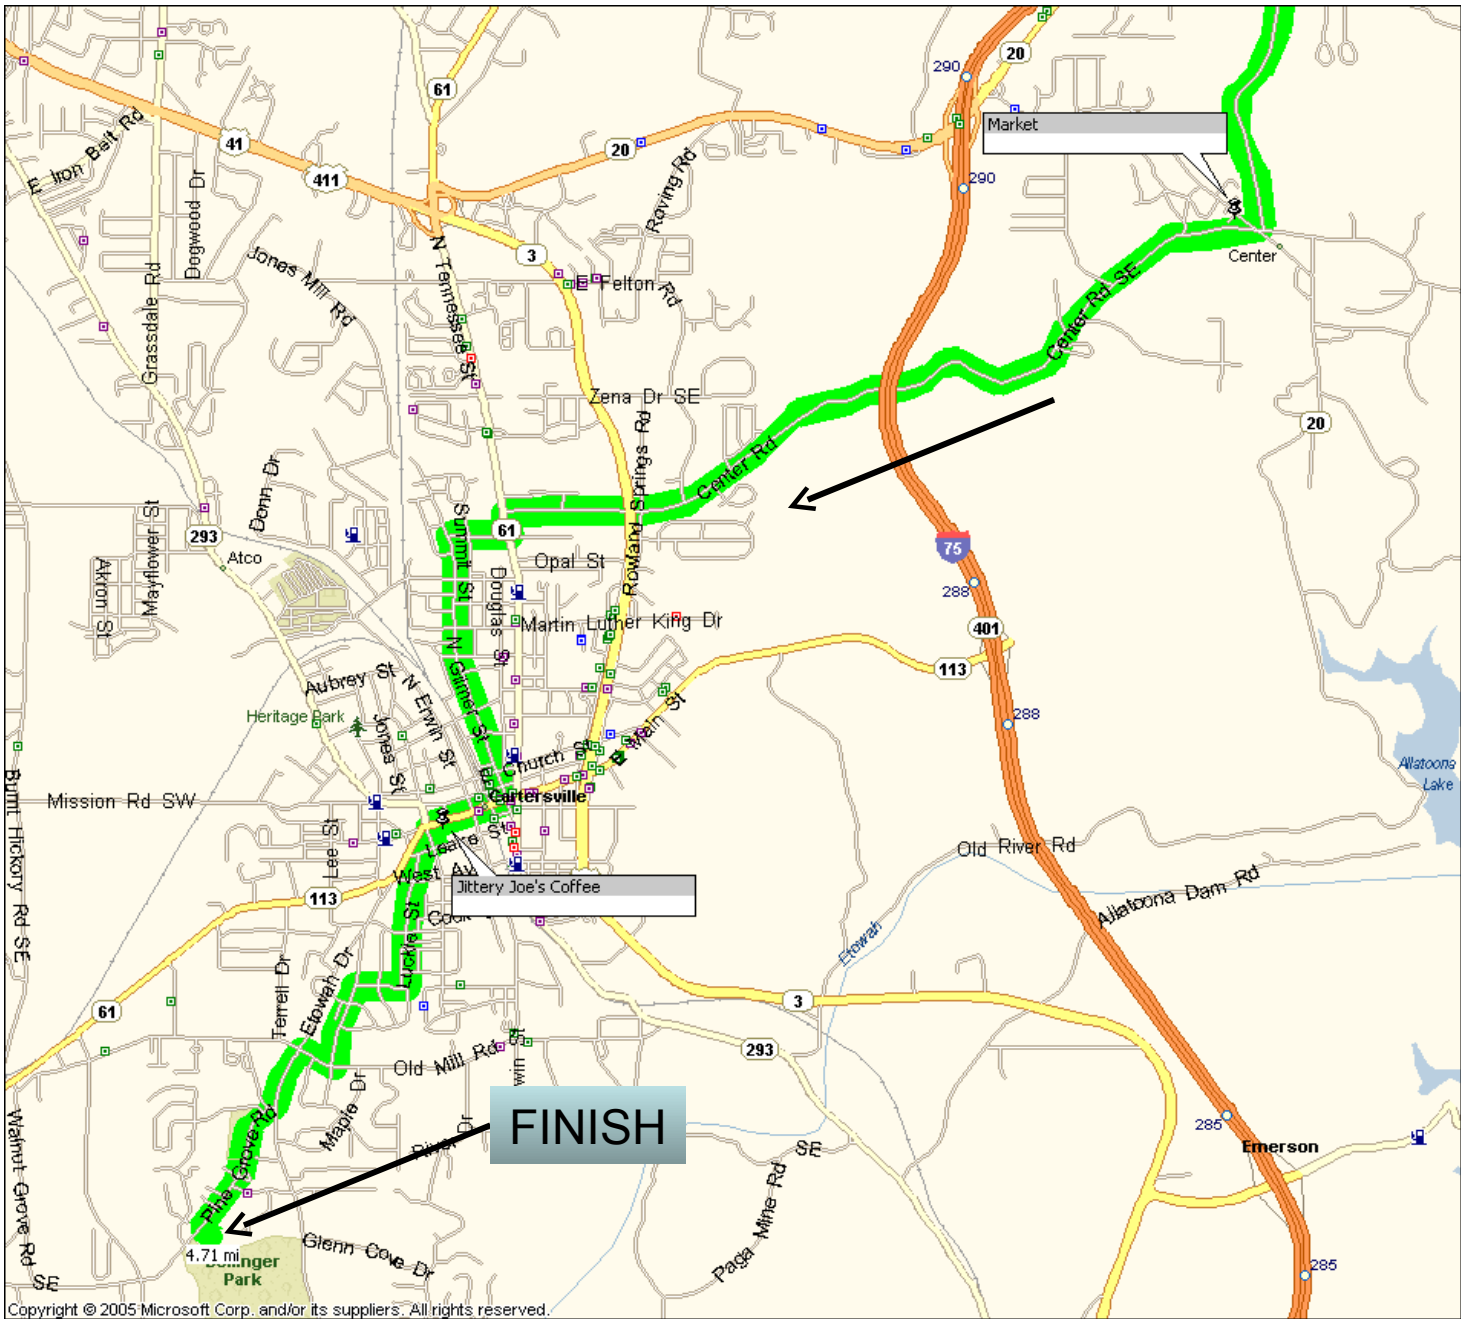

# Cville Century

**Blue:**  
Base Route  
(section)

**Green:**  
Climb Option  
Finish Route  
~1,000 ft of climb  
+ ~1.4 miles added

**NOTE:**  
Red Flag  
Dangerous Curve!!

Copyright © 2005 Microsoft Corp. and/or its suppliers. All rights reserved.