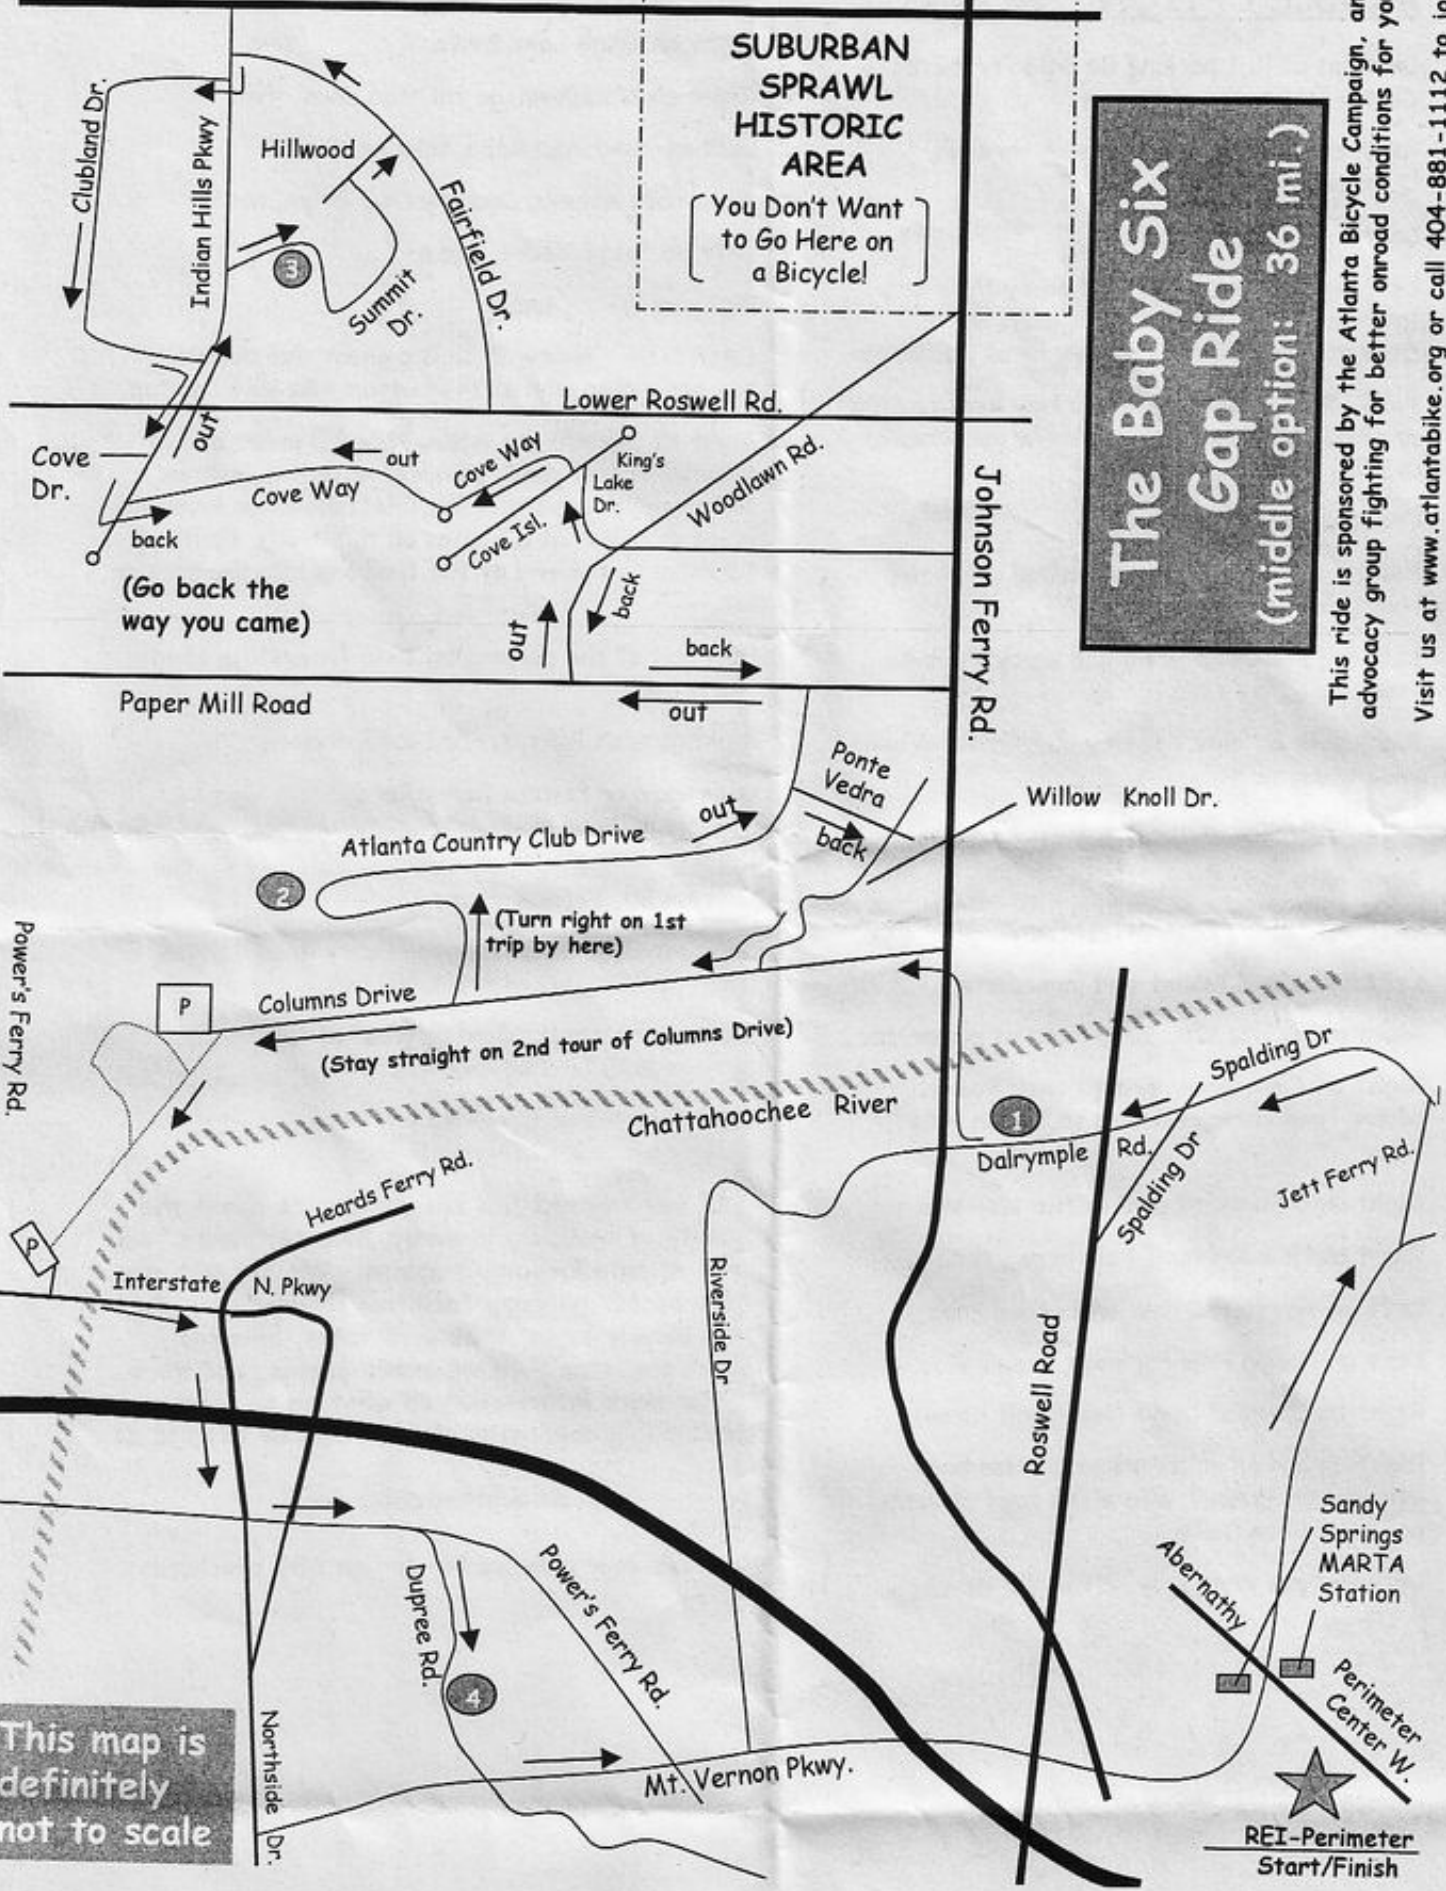

(To Marietta)

Roswell Road

SUBURBAN SPRAWL HISTORIC AREA

[You Don't Want to Go Here on a Bicycle!]

The Baby Six Gap Ride (middle option: 36 mi.)

This ride is sponsored by the Atlanta Bicycle Campaign, an advocacy group fighting for better onroad conditions for you! Visit us at www.atlantabike.org or call 404-881-1112 to join

(Go back the way you came)

(Turn right on 1st trip by here)

(Stay straight on 2nd tour of Columns Drive)

This map is definitely not to scale

REI-Perimeter Start/Finish