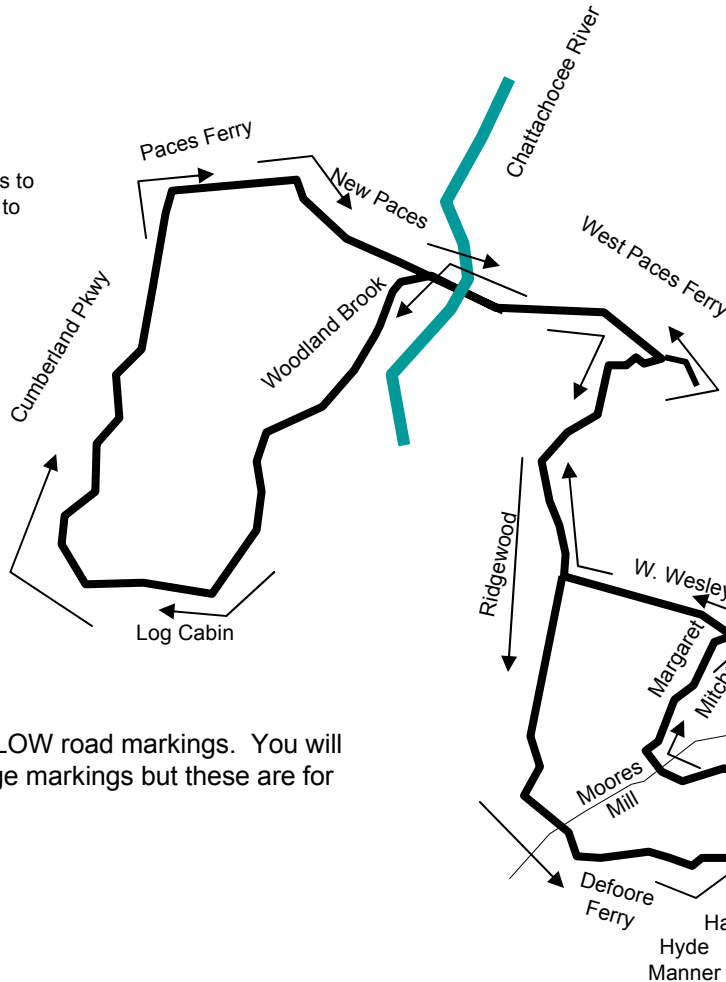

Buckhead Belly Ache

22.5 miles

Prepared By:

Coach Chris Andrus

770-329-9597

Log Cabin Changes to
Beech Haven Trail to
Orchard Rd to
Cumberland Pkwy

Follow the YELLOW road markings. You will find some orange markings but these are for a different ride.

The Buckhead Bellyache and the Thursday Night Ride routes overlap at DeFoore's Ferry. To add one ride to the route, follow the route markings of the ride you want to add back to this point

Start from the parking lot of St. Philips Cathedral. The Cathedral is located at 2744 Peachtree Road across from Fellini's Pizza. Exit the back of the parking lot to Andrews and turn right.

Buckhead Bellyache Extension

~6.5 miles

Prepared By:

Coach Chris Andrus

770-329-9597

Follow the BLUE road markings

Start from the parking lot of St. Philips Cathedral. The Cathedral is located at 2744 Peachtree Road across from Fellini's Pizza. Exit the back of the parking lot to Andrews and turn right.