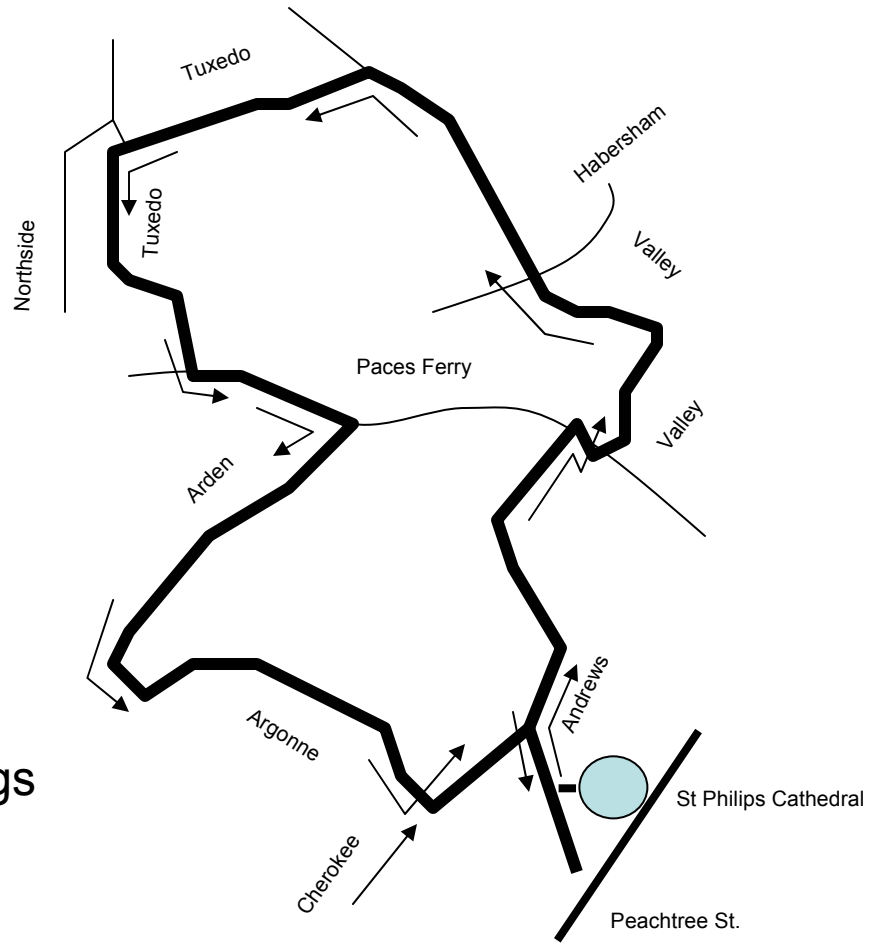

Buckhead Belly Ache

22.5 miles

Prepared By:

Coach Chris Andrus

770-329-9597

Log Cabin Changes to
Beech Haven Trail to
Orchard Rd to
Cumberland Pkwy

Follow the YELLOW road markings. You will find some orange markings but these are for a different ride.

The Buckhead Bellyache and the Thursday Night Ride routes overlap at DeFoore's Ferry. To add one ride to the route, follow the route markings of the ride you want to add back to this point

Start from the parking lot of St. Philips Cathedral. The Cathedral is located at 2744 Peachtree Road across from Fellini's Pizza. Exit the back of the parking lot to Andrews and turn right.

Buckhead Bellyache Extension

~6.5 miles

Prepared By:

Coach Chris Andrus

770-329-9597

Follow the BLUE road markings

Start from the parking lot of St. Philips Cathedral. The Cathedral is located at 2744 Peachtree Road across from Fellini's Pizza. Exit the back of the parking lot to Andrews and turn right.