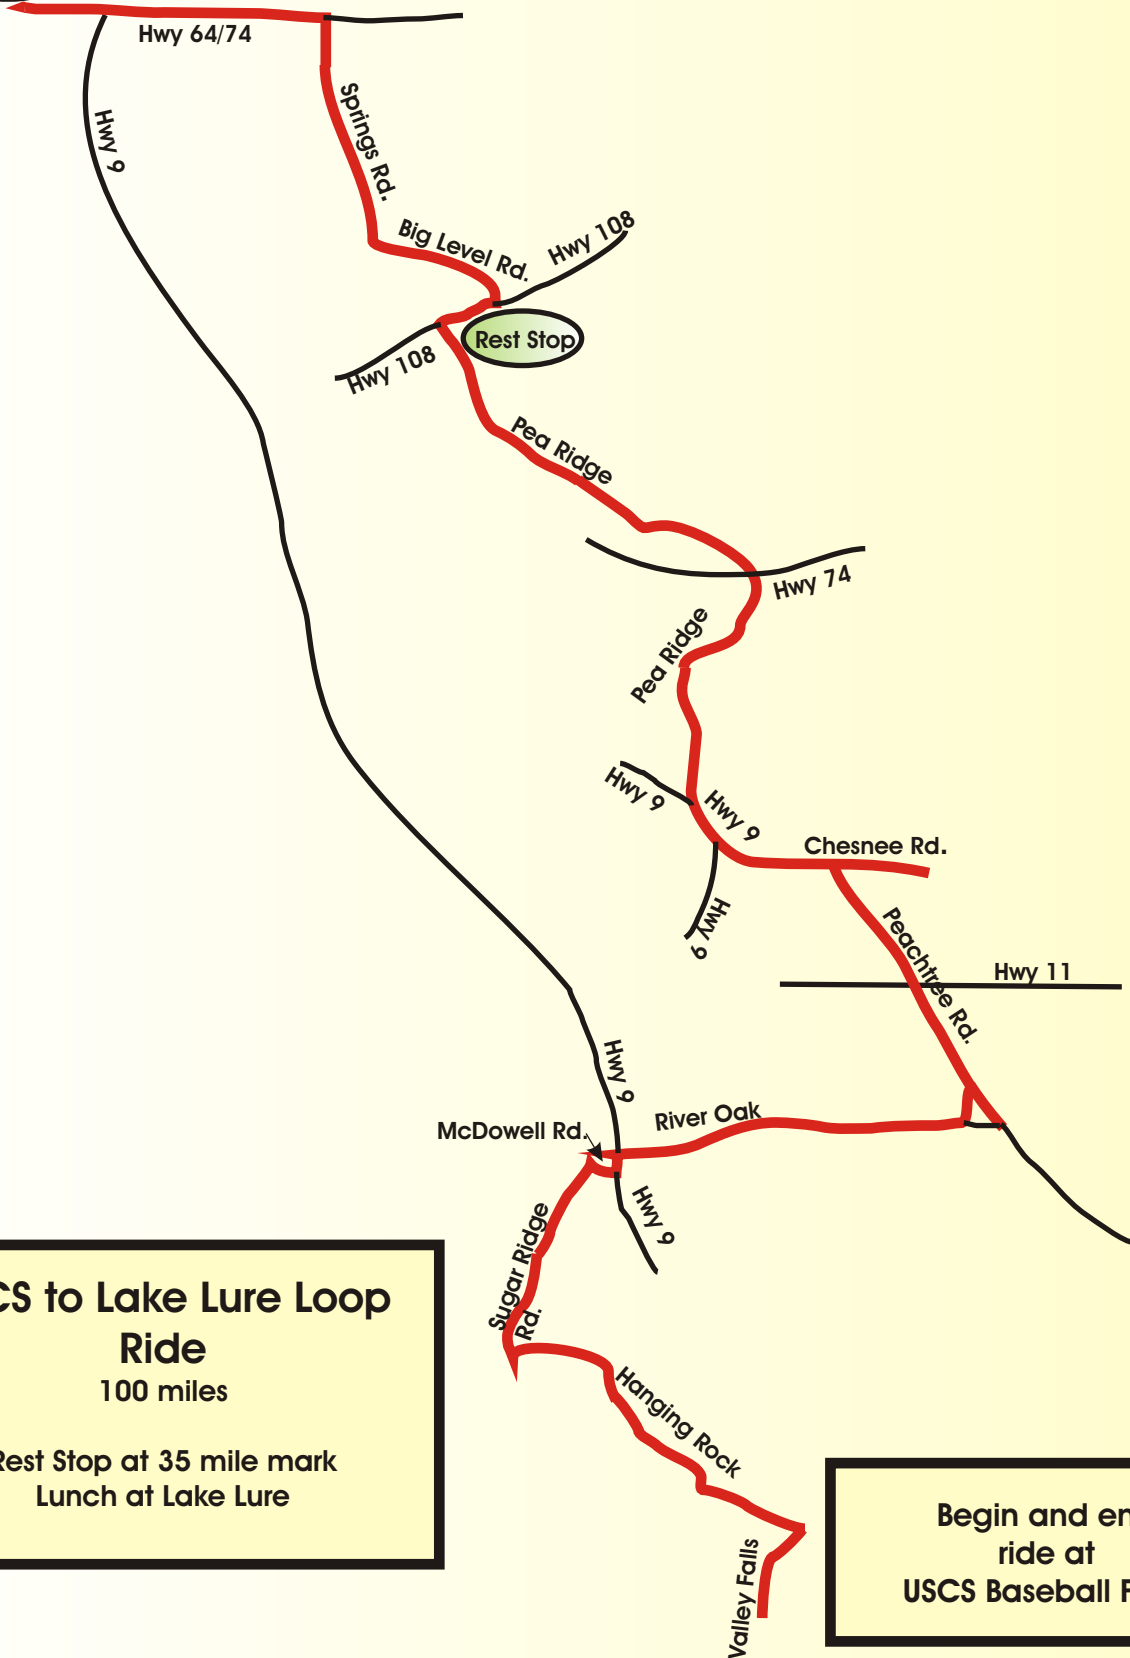

Larkin's on the Lake
Bayfront Bar and Grill
www.larkinsonthelake.com

**USCS to Lake Lure Loop
Ride**
100 miles
Rest Stop at 35 mile mark
Lunch at Lake Lure

Begin and end
ride at
USCS Baseball Field