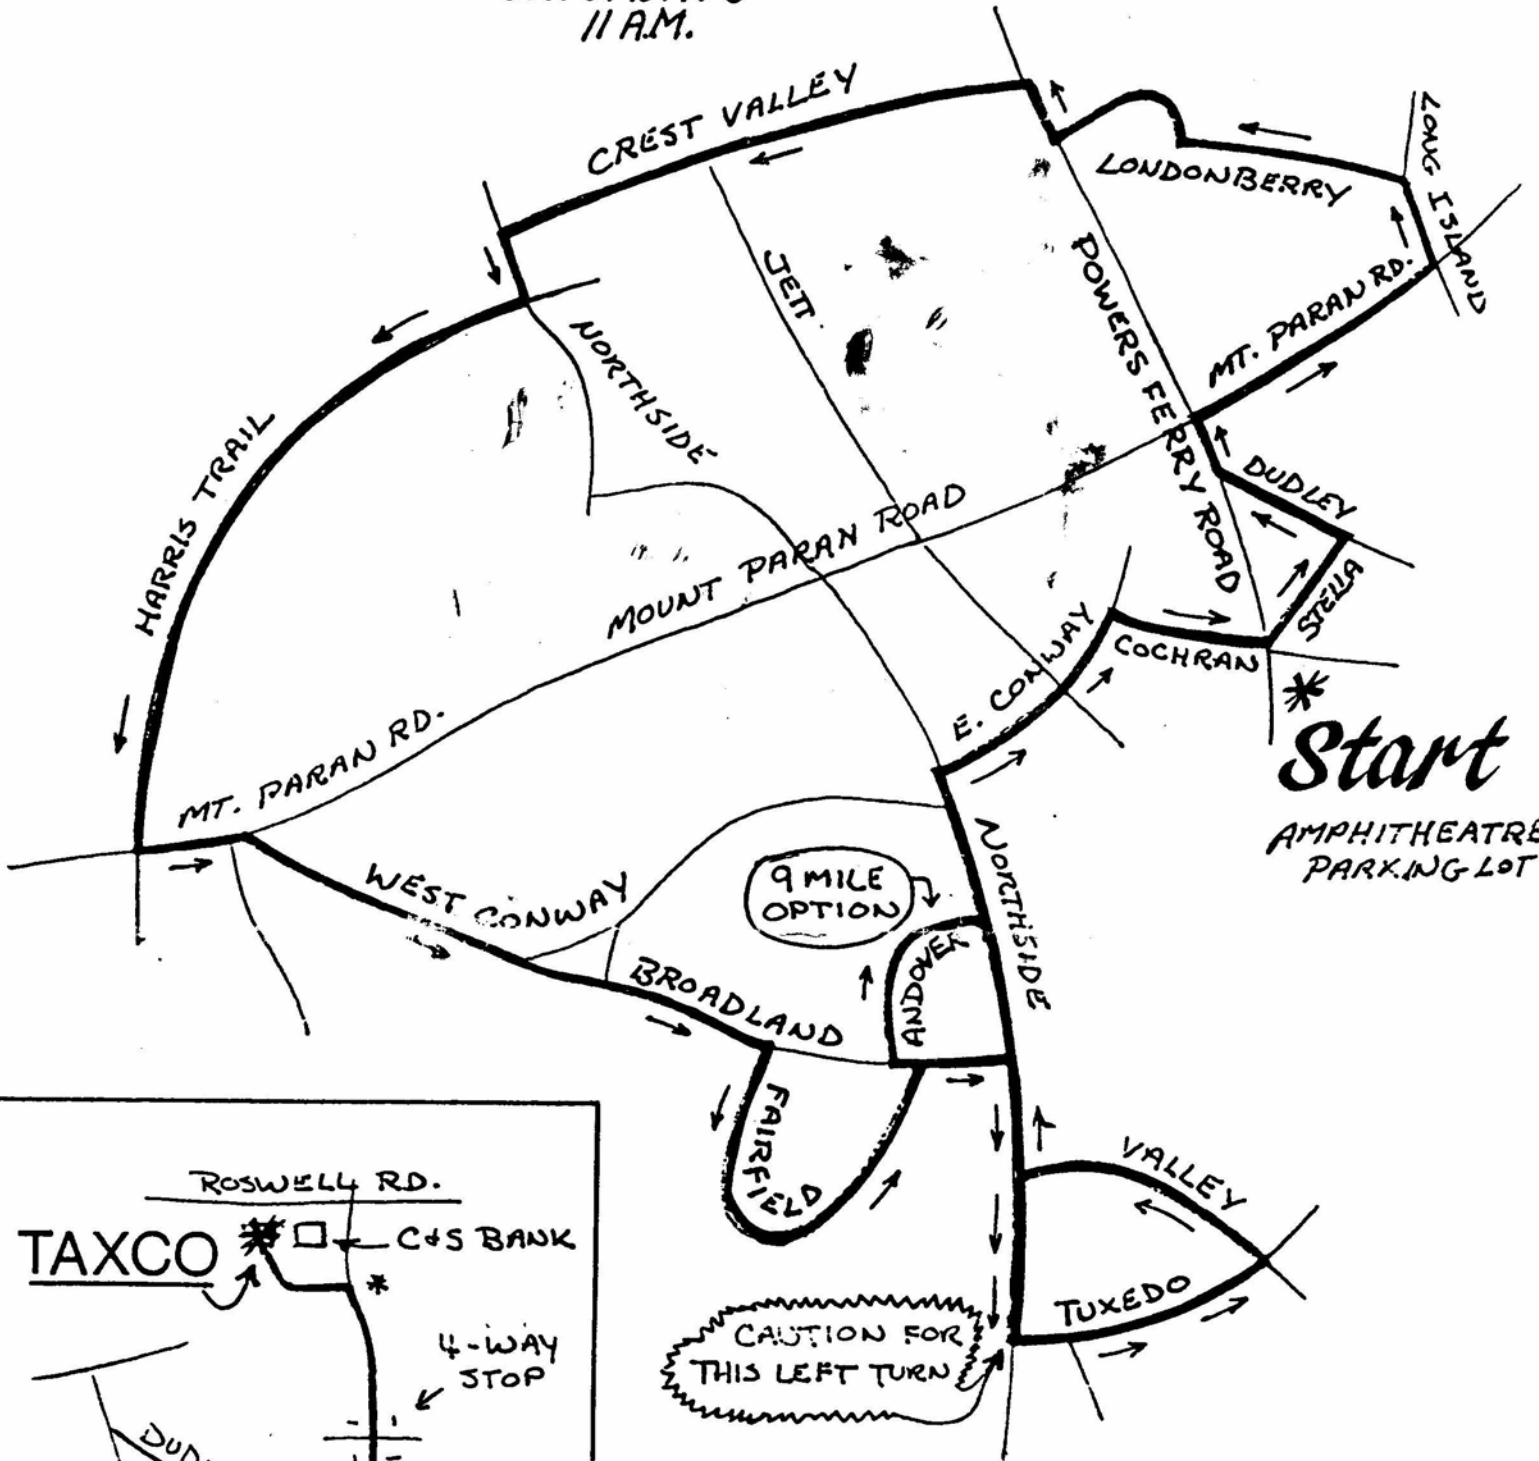

Chastain Park Ride

SATURDAYS
11 A.M.

Start

AMPHITHEATRE
PARKING LOT

* YOU CAN GO THROUGH THE C+S BANK

SBI SAFETY RULES

- RIDE SINGLE FILE
- KEEP TO THE RIGHT
- SOUND OFF WHEN PASSING
- USE TURN SIGNALS
- IF YOU STOP TO REST-GET OFF THE ROAD
- OBEY STOP SIGNS
- TREAT MOTORISTS AND CYCLISTS COURTEOUSLY