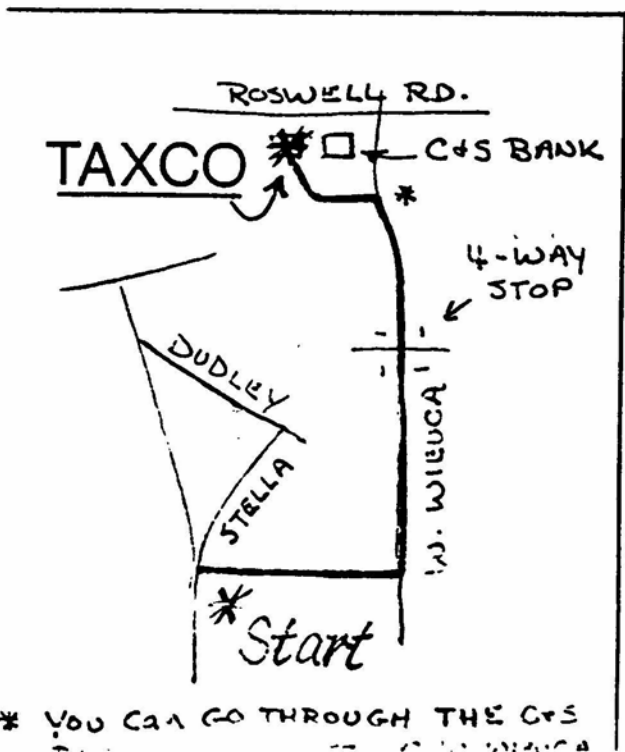

Chastain Park Ride

SATURDAYS
11 A.M.

Start

AMPHITHEATRE
PARKING LOT

* YOU CAN GO THROUGH THE C+S BANK

SBI SAFETY RULES

- RIDE SINGLE FILE
- KEEP TO THE RIGHT
- SOUND OFF WHEN PASSING
- USE TURN SIGNALS
- IF YOU STOP TO REST-GET OFF THE ROAD
- OBEY STOP SIGNS
- TREAT MOTORISTS AND CYCLISTS COURTEOUSLY