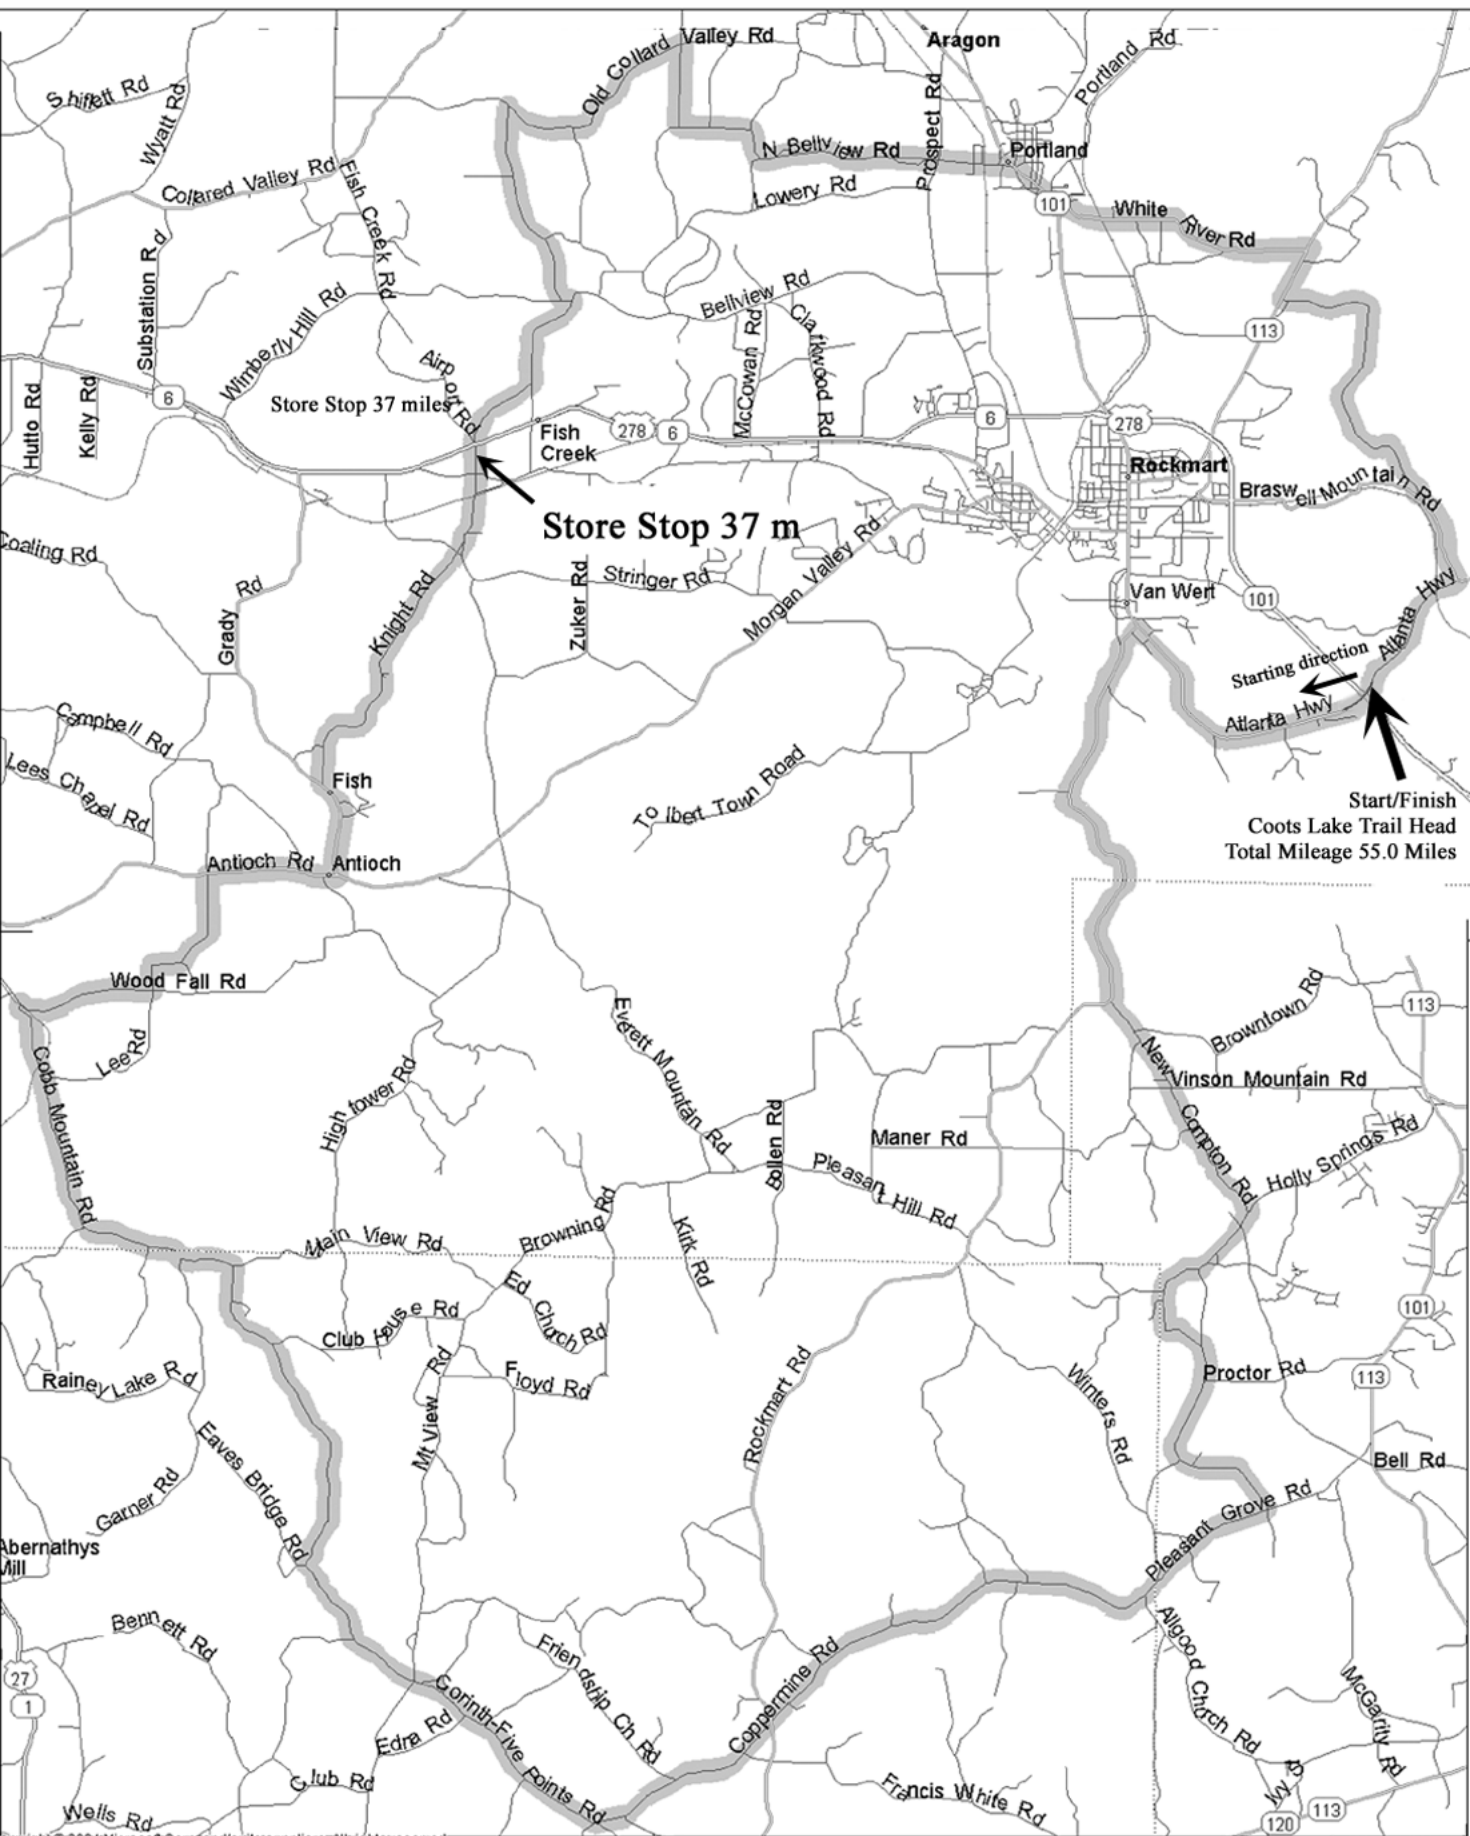

GREENTEAM COPPERMINE LOOP

Start/Finish
Coots Lake Trail Head
Total Mileage 55.0 Miles

Terr Dist 54.31 mi
Climb Elev. 3,489.62 ft
Climb Dist 25.93 mi
Desc Dist 28.40 mi
Max. Elev. 1,319.52 ft