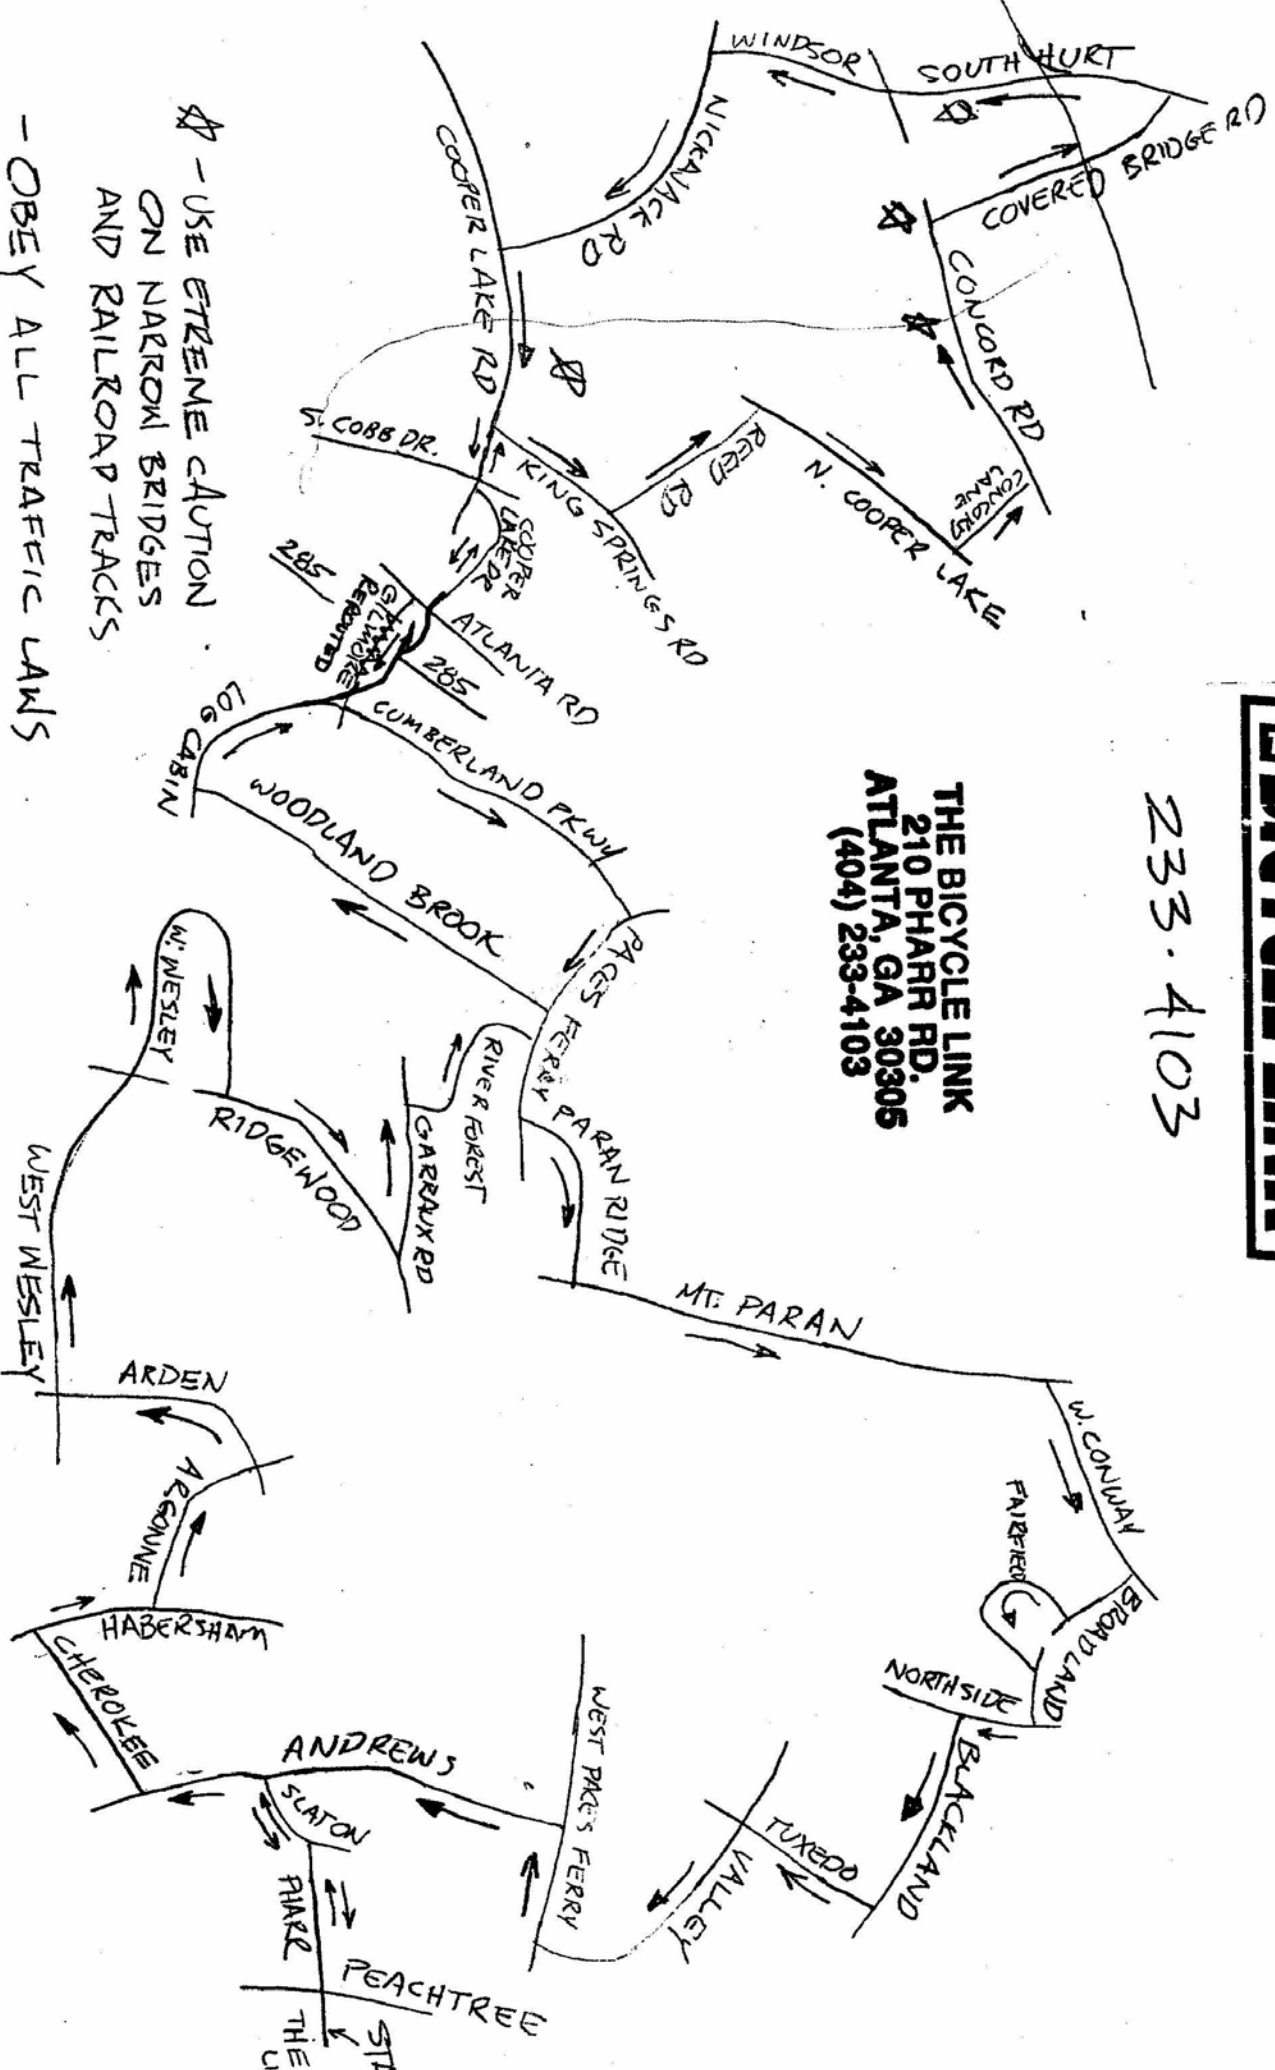

THE BICYCLE LINK

COVERED BRIDGE

233-4103

THE BICYCLE LINK
 210 PHARR RD.
 ATLANTA, GA 30305
 (404) 233-4103

- USE EXTREME CAUTION ON NARROW BRIDGES AND RAILROAD TRACKS
- OBEY ALL TRAFFIC LAWS
- WEAR A HELMET!