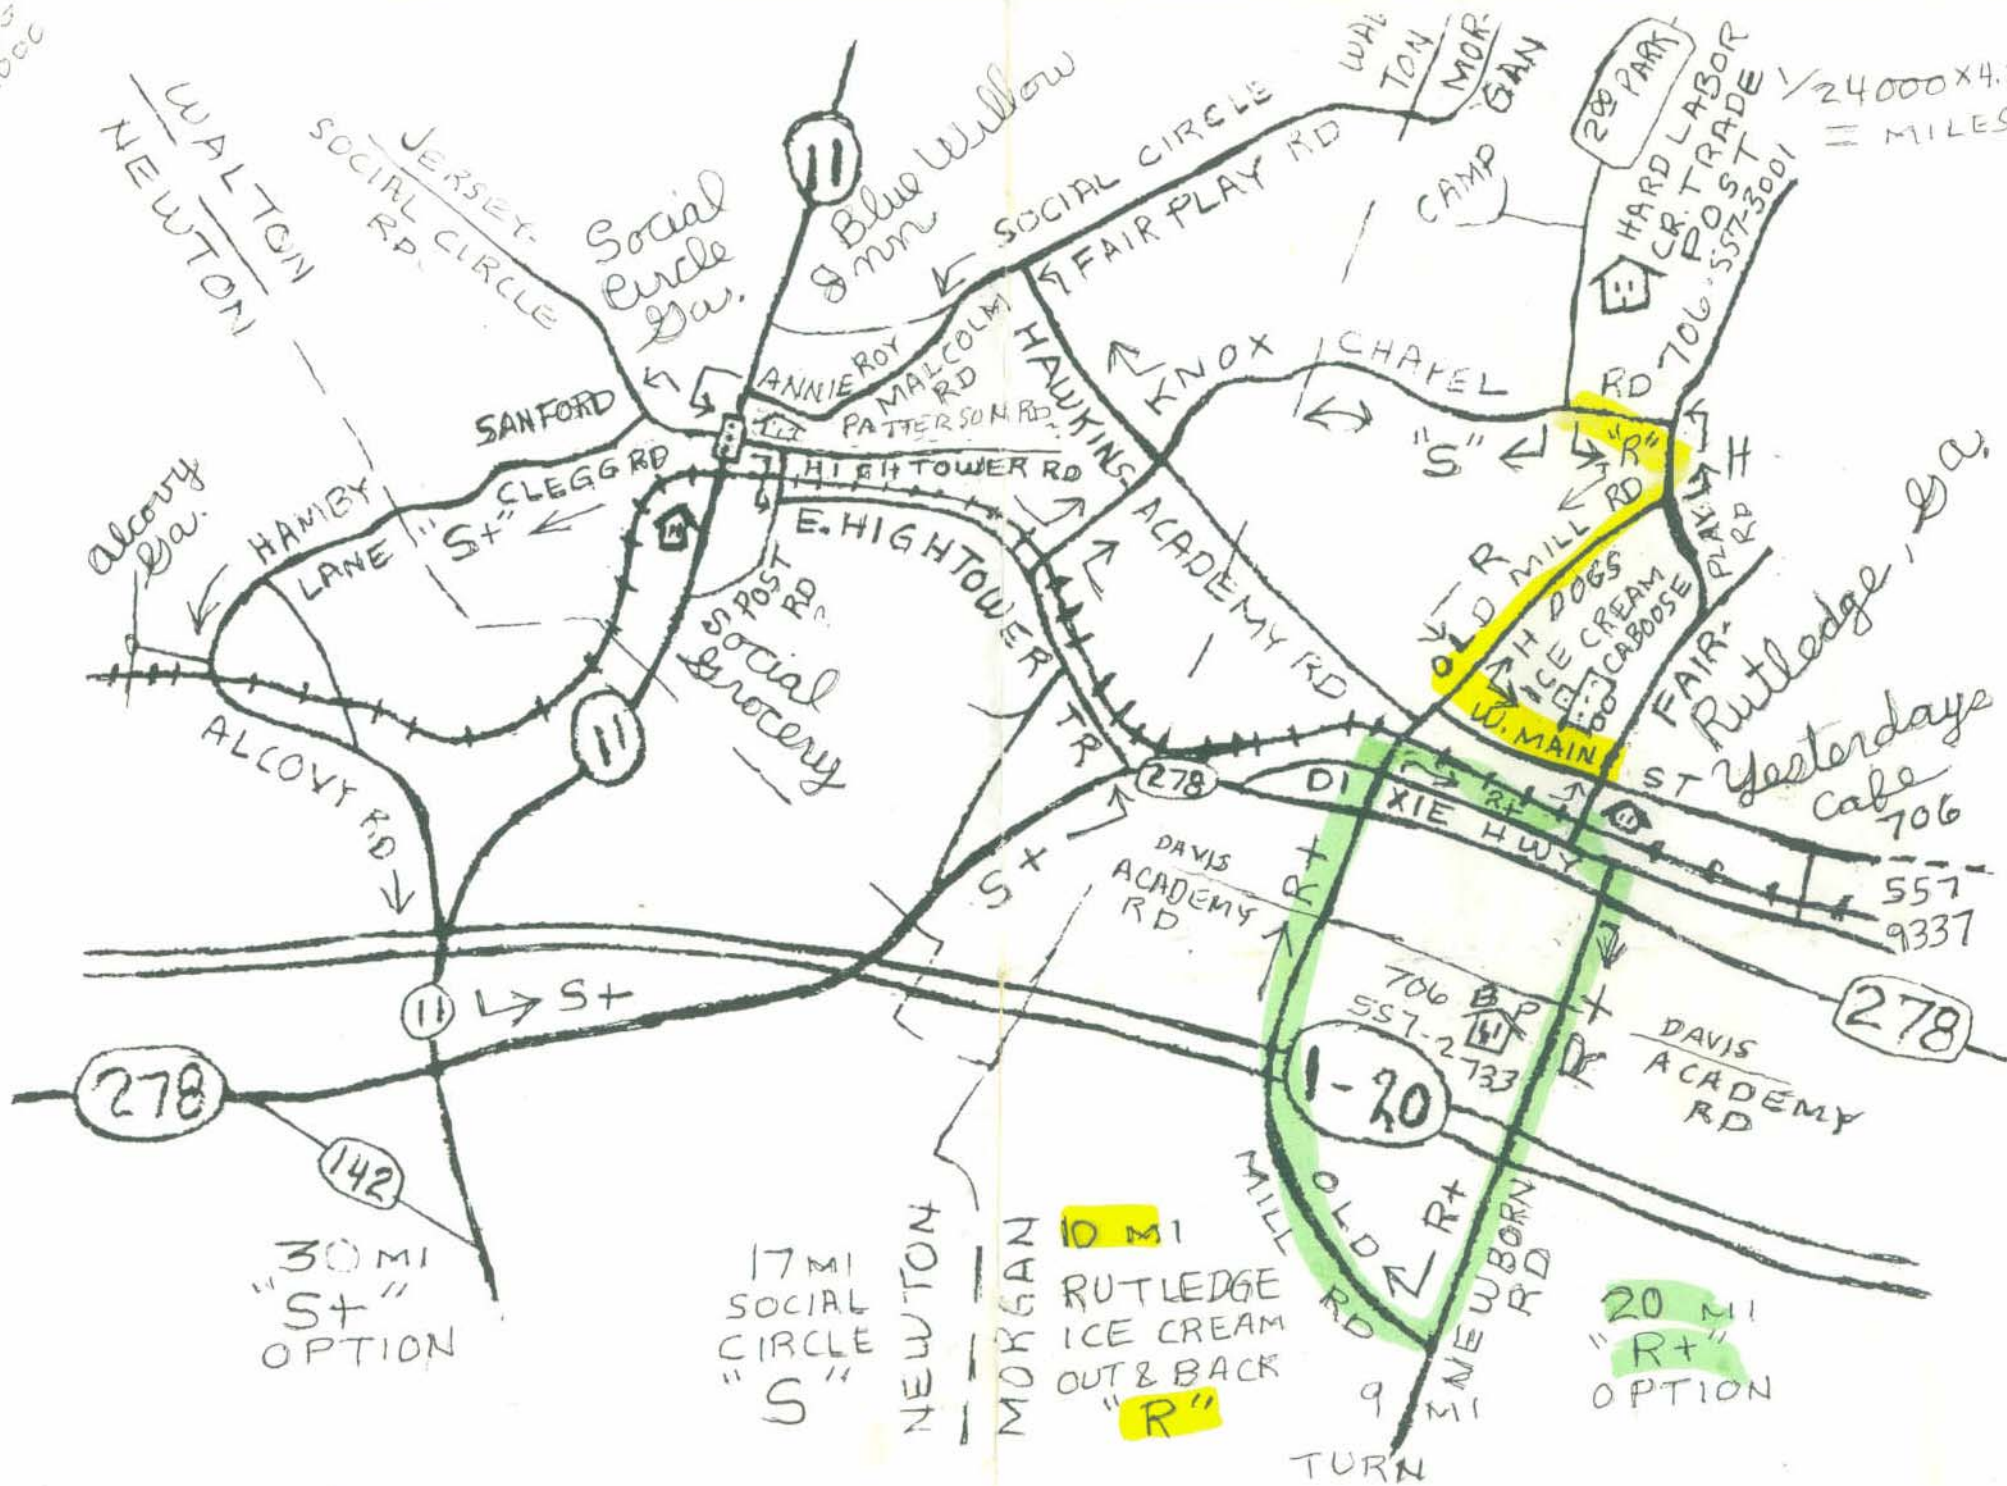

AUG 2006

1/24000 x 4.2 = MILES

30 MI "S+" OPTION

17 MI SOCIAL CIRCLE "S"

10 MI RUTLEDGE ICE CREAM OUT & BACK "R"

20 MI "R+" OPTION

TURN