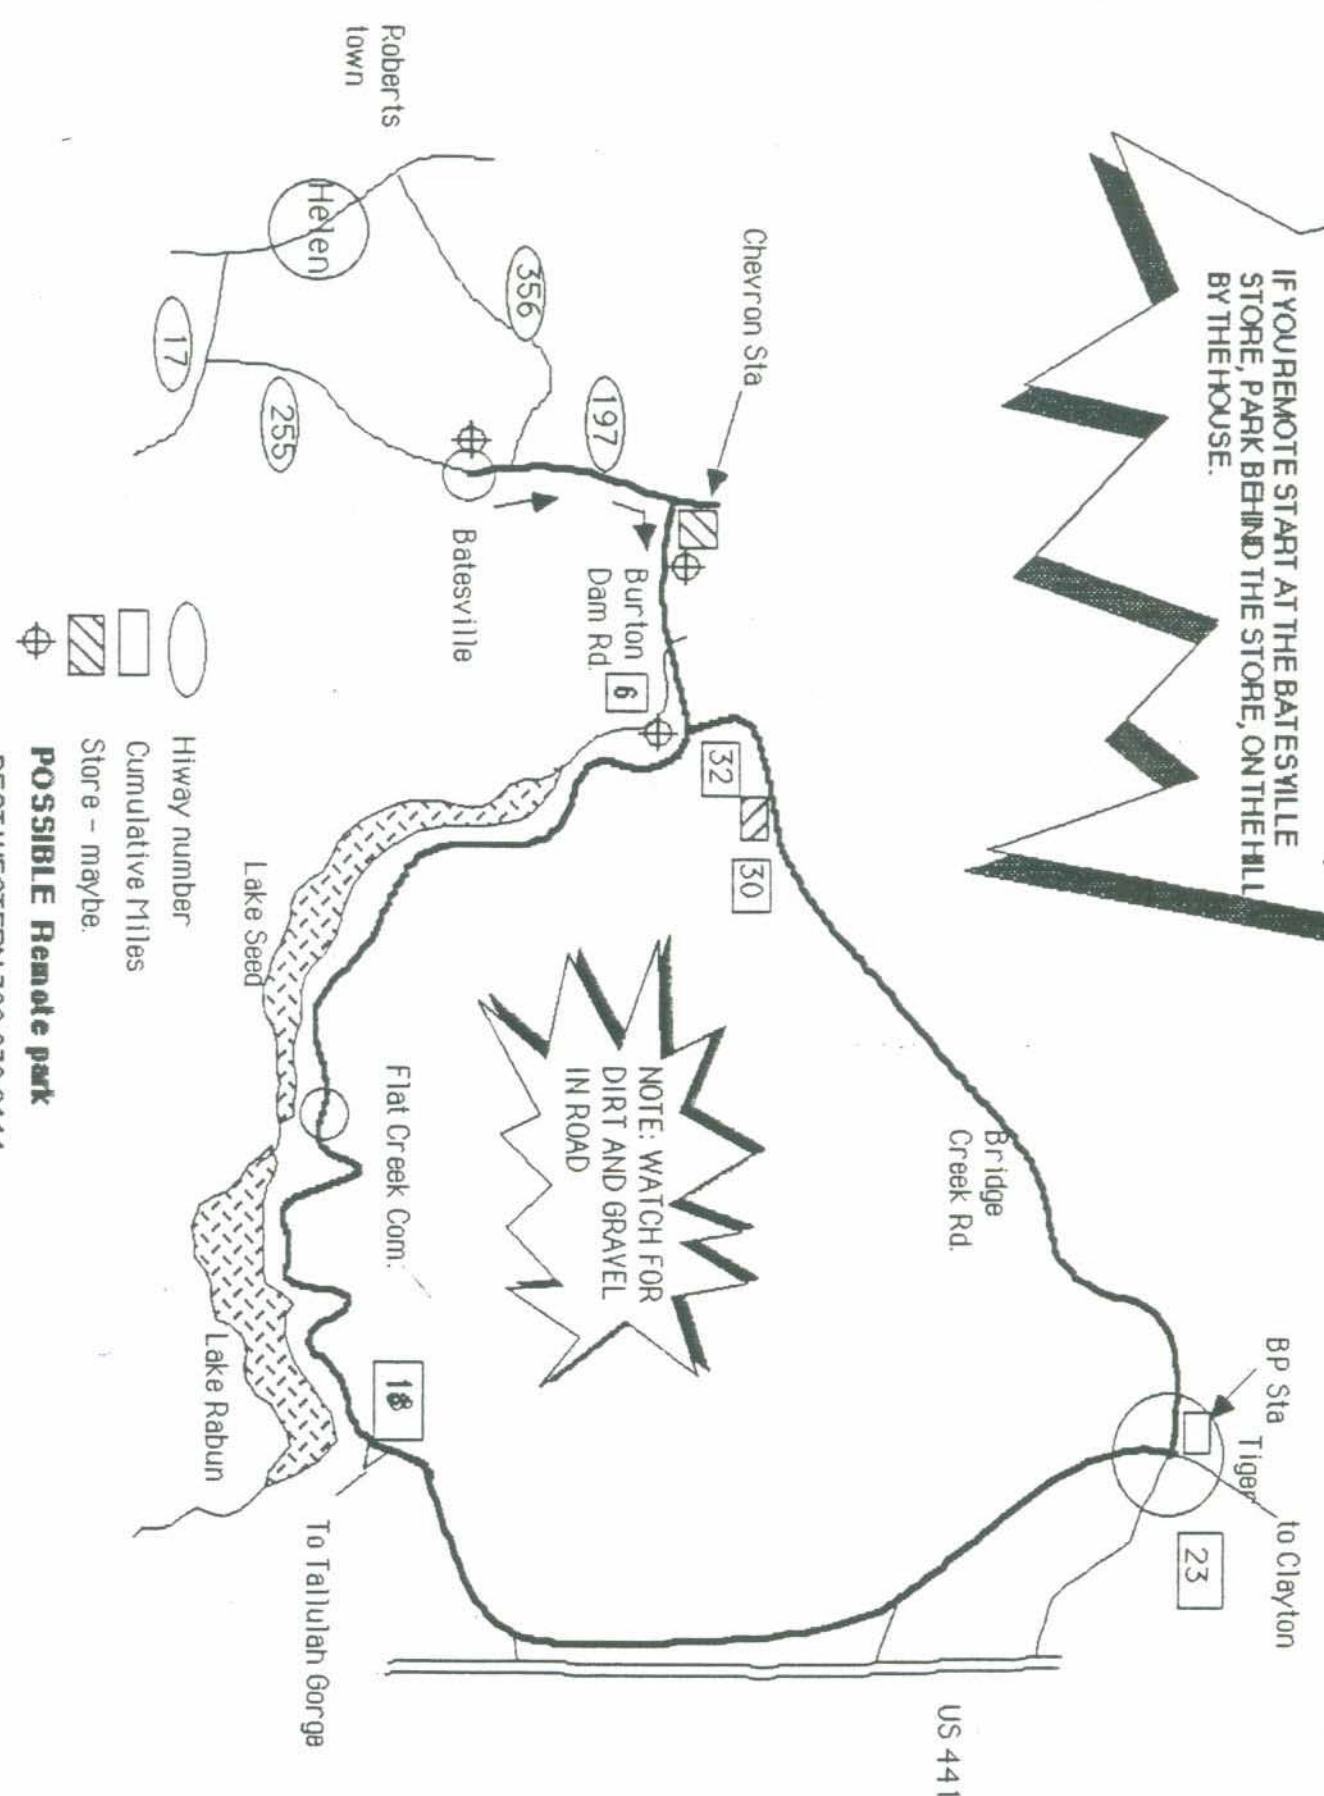

TOLEDO
(Sunday)

IF YOU REMOTE START AT THE BATESVILLE STORE, PARK BEHIND THE STORE, ON THE HILL BY THE HOUSE.

POSSIBLE Remote park
BEST WESTERN 706-878-2111