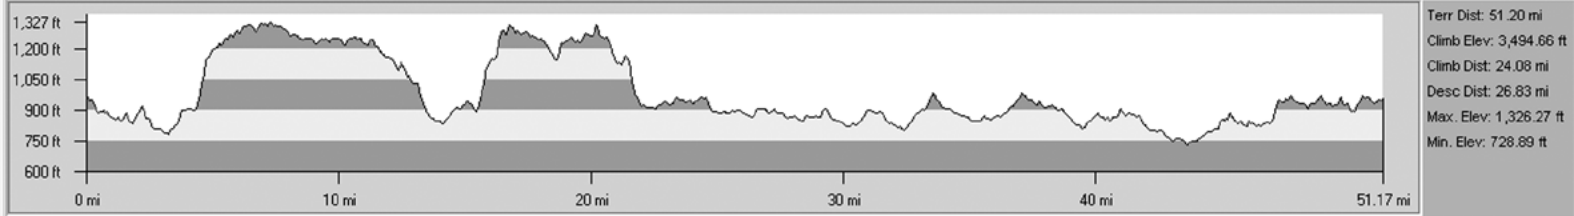

GREENTEAM CYCLING CLUB ROUND ROCKMART LOOP

Follow blue "RR" arrows

Terr Dist: 51.20 mi
Climb Elev: 3,494.66 ft
Climb Dist: 24.08 mi
Desc Dist: 26.83 mi
Max. Elev: 1,326.27 ft
Min. Elev: 728.89 ft