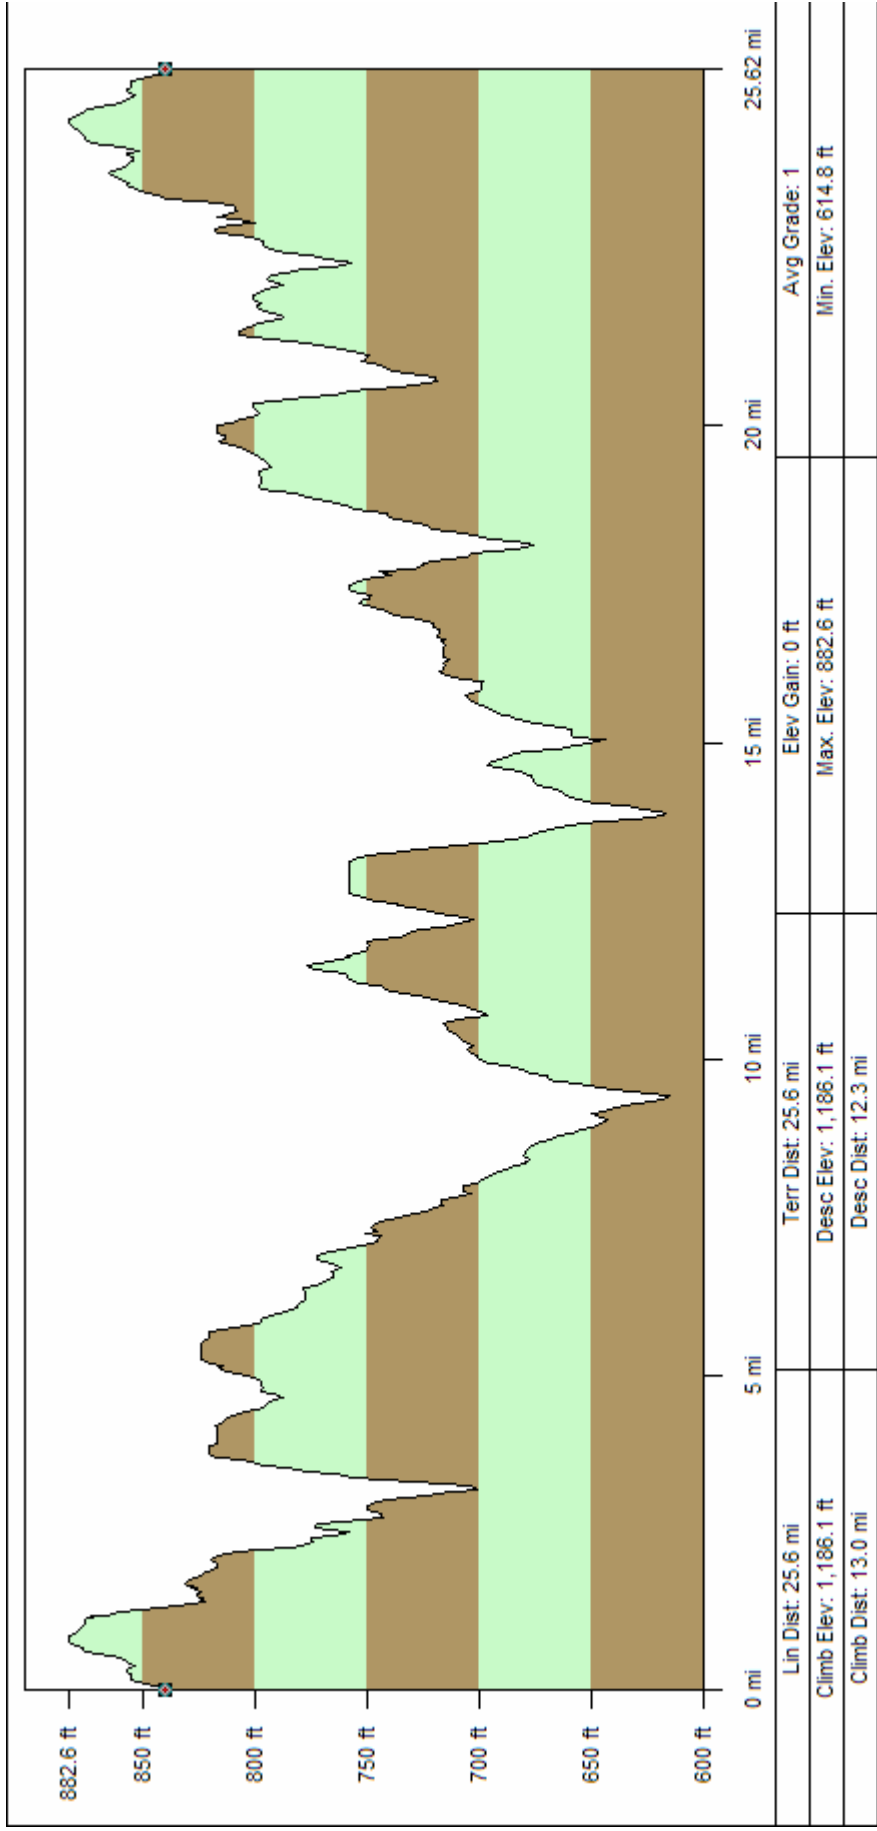

CCCycling – 2007 Summer 25-Mile Ride from Social Circle Middle School

Distance	Turn		Road	Total Distance
	Start	at	Social Circle Middle School	0.00
	Go right (SE)	on to	Alcova Dr	0.00
0.29	Go right (SE)	on to	W Hightower Trail	0.29
0.48	Go Straight (SE)	on to	E Hightower Trail	0.77
0.33	Turn right (S)	across	Rail Road Tracks	1.10
0.09	Turn left (E)	on to	SR 229 (Hightower Trail)	1.19
0.67	Turn right (SE)	on to	Thurman Baccus Rd	1.86
1.87	Turn left (ESE)	on to	Willow Springs Church Rd	3.73
0.55	Turn right (SSE)	on to	SR 229 (Hightower Trail)	4.28
0.81	Turn left (ESE)	on to	US278 (SR12)	5.09
0.02	Turn right (SE)	on to	Davis Academy Rd	5.11
1.68	Turn right (S)	on to	Old Mill Rd (cross I-20)	6.79
2.32	Turn left (NE)	onto	Newborn Rd	9.11
0.47	Turn right (E)	on to	Centennial Rd	9.58
1.74	Turn right (E)	on to	Davis Academy Rd	11.32*
1.23	Turn left (NNW)	on to	Fears Rd	12.55
1.75	Turn right (N)	on to	Centennial Rd	14.30
1.23	Turn right (NNE)	on to	Hawkins St	15.53
0.16	Turn left (WNW)	on to	E Main St	15.69
0.34	Go straight	on to	W Main St (past Rutledge Square)	16.03
1.19	Turn left (WSW)	on to	Old Mill Rd	17.22
0.12	Turn right (NW)	on to	Hawkins Academy Rd	17.34
4.28	Turn left (WSW)	on to	Social Circle - Fairplay Rd	21.62
0.06	Stay left (WSW)	on to	Social Circle - Fairplay Rd	21.68
2.26	Turn left (SSE)	on to	Oak Dr	23.94
0.35	Turn right (W)	on to	E Willow Dr	24.29
0.16	Go straight (WNW)	on	E Hightower Trail	24.45
0.33	Go straight (NW)	on to	W Hightower Trail (cross GA 11)	24.78
0.48	Turn left (W)	on to	Alcova Dr	25.26
0.29	Finish	at	Social Circle Middle School	25.55

Yellow highlighting indicates the portion that varies from the full 52-mile route.

*Split from main group is at mile 11.07.

Data use subject to license.
 © 2006 DeLorme. Topo USA® 6.0.
www.delorme.com