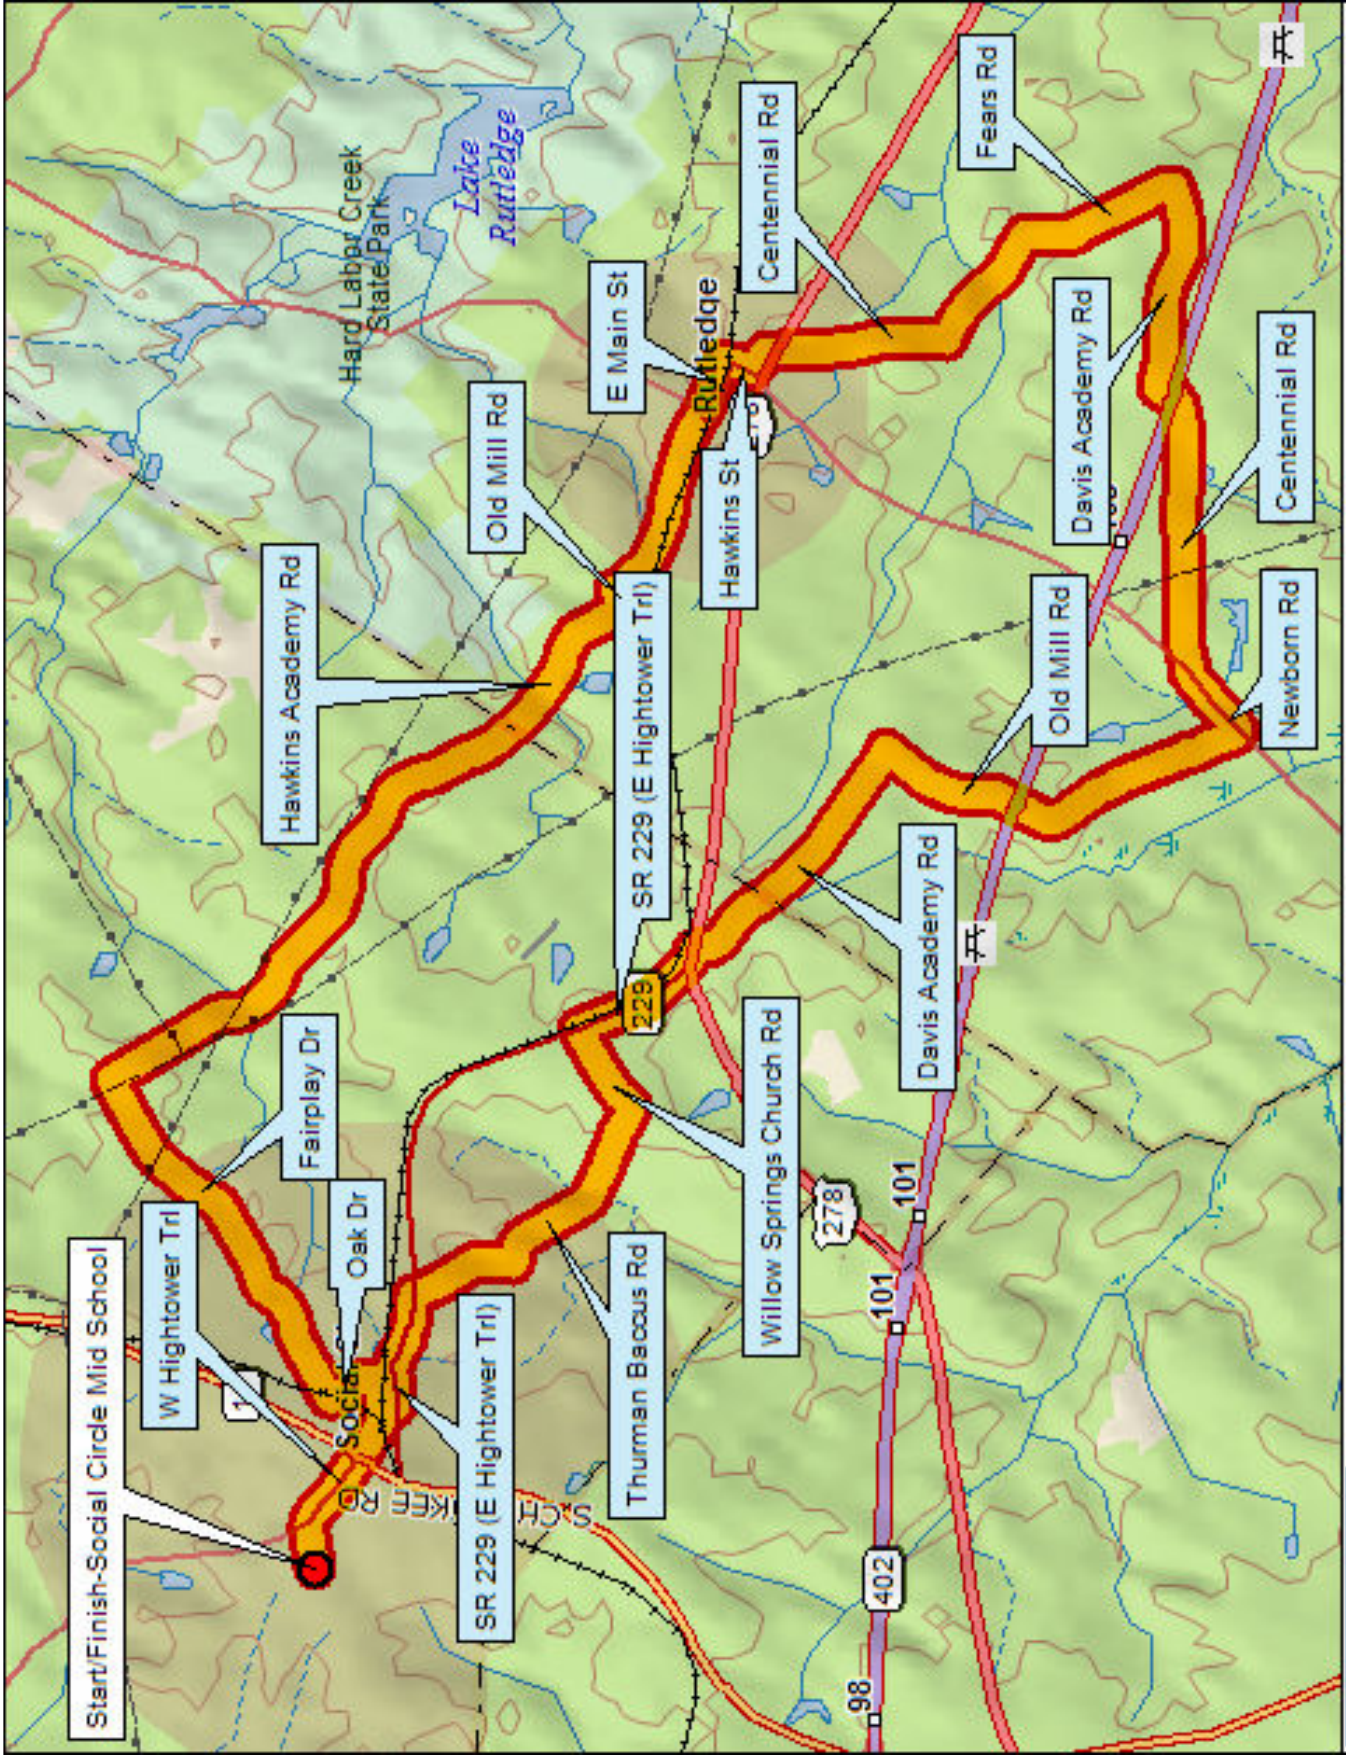

CCCycling – 2007 Summer 25-Mile Ride from Social Circle Middle School

Distance	Turn		Road	Total Distance
	Start	at	Social Circle Middle School	0.00
	Go right (SE)	on to	Alcova Dr	0.00
0.29	Go right (SE)	on to	W Hightower Trail	0.29
0.48	Go Straight (SE)	on to	E Hightower Trail	0.77
0.33	Turn right (S)	across	Rail Road Tracks	1.10
0.09	Turn left (E)	on to	SR 229 (Hightower Trail)	1.19
0.67	Turn right (SE)	on to	Thurman Baccus Rd	1.86
1.87	Turn left (ESE)	on to	Willow Springs Church Rd	3.73
0.55	Turn right (SSE)	on to	SR 229 (Hightower Trail)	4.28
0.81	Turn left (ESE)	on to	US278 (SR12)	5.09
0.02	Turn right (SE)	on to	Davis Academy Rd	5.11
1.68	Turn right (S)	on to	Old Mill Rd (cross I-20)	6.79
2.32	Turn left (NE)	onto	Newborn Rd	9.11
0.47	Turn right (E)	on to	Centennial Rd	9.58
1.74	Turn right (E)	on to	Davis Academy Rd	11.32*
1.23	Turn left (NNW)	on to	Fears Rd	12.55
1.75	Turn right (N)	on to	Centennial Rd	14.30
1.23	Turn right (NNE)	on to	Hawkins St	15.53
0.16	Turn left (WNW)	on to	E Main St	15.69
0.34	Go straight	on to	W Main St (past Rutledge Square)	16.03
1.19	Turn left (WSW)	on to	Old Mill Rd	17.22
0.12	Turn right (NW)	on to	Hawkins Academy Rd	17.34
4.28	Turn left (WSW)	on to	Social Circle - Fairplay Rd	21.62
0.06	Stay left (WSW)	on to	Social Circle - Fairplay Rd	21.68
2.26	Turn left (SSE)	on to	Oak Dr	23.94
0.35	Turn right (W)	on to	E Willow Dr	24.29
0.16	Go straight (WNW)	on	E Hightower Trail	24.45
0.33	Go straight (NW)	on to	W Hightower Trail (cross GA 11)	24.78
0.48	Turn left (W)	on to	Alcova Dr	25.26
0.29	Finish	at	Social Circle Middle School	25.55

Yellow highlighting indicates the portion that varies from the full 52-mile route.

*Split from main group is at mile 11.07.

Data use subject to license.
 © 2006 DeLorme. Topo USA® 6.0.
www.delorme.com