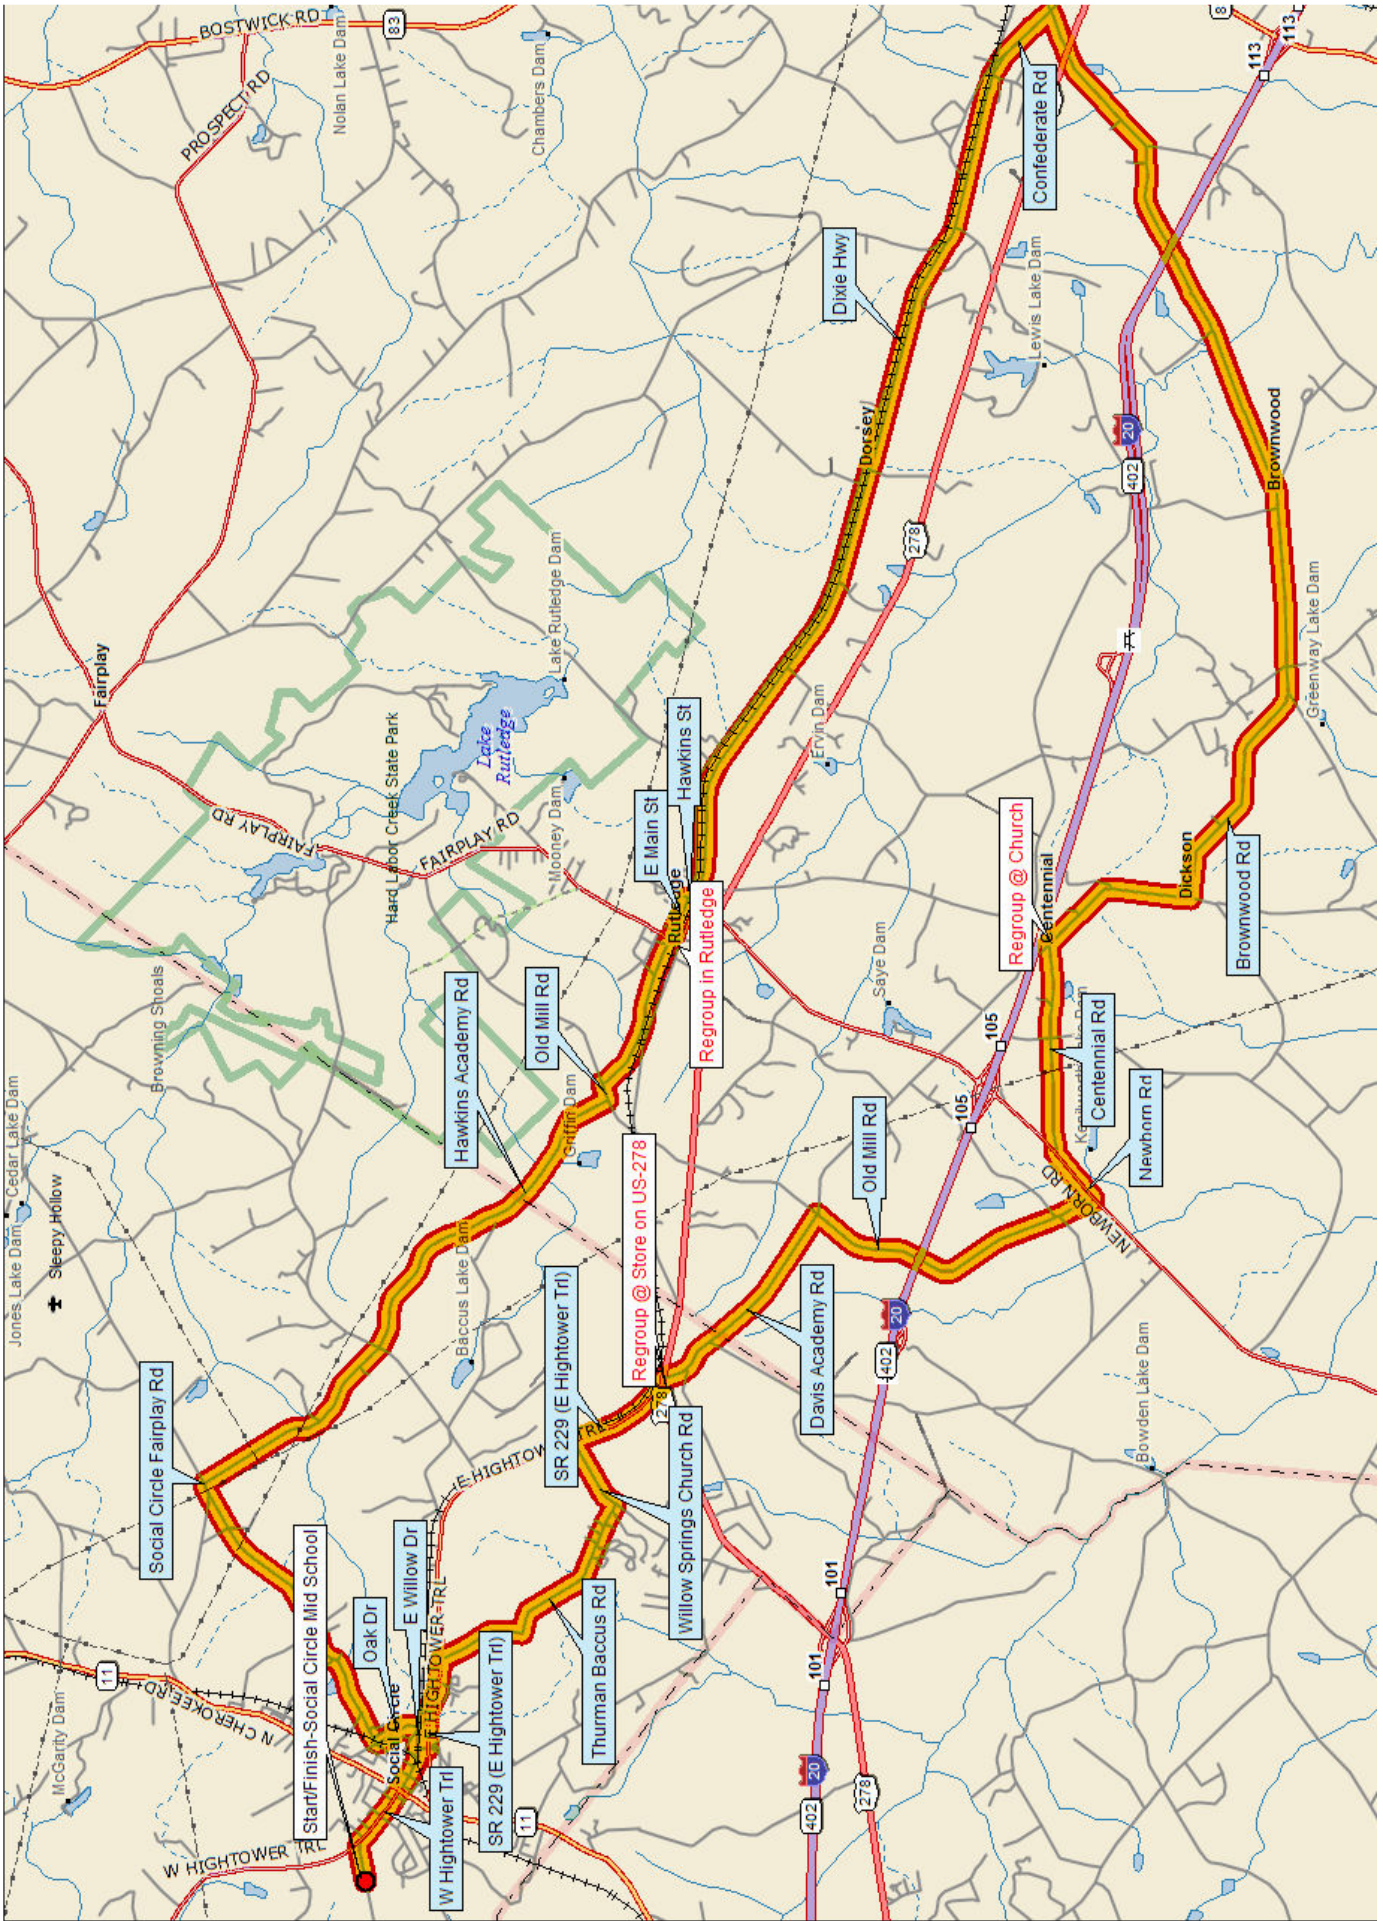

CCCycling – 2007 Summer 37-Mile Ride From Social Circle Middle School

Miles	Turn		Road	Total Miles
	Start	at	Social Circle Middle School	0.00
	Go right (SE)	on to	Alcova Dr	0.00
0.29	Go right (SE)	on to	W Hightower Trail	0.29
0.48	Go Straight (SE)	on to	E Hightower Trail	0.77
0.33	Turn right (S)	cross	RR Tracks	1.10
0.09	Turn left (E)	on to	SR 229 (Hightower Trail)	1.19
0.67	Turn right (SE)	on to	Thurman Baccus Rd	1.86
1.87	Turn left (ESE)	on to	Willow Springs Church Rd	3.73
0.55	Turn right (SSE)	on to	SR 229 (Hightower Trail)	4.28
0.81	Turn left (ESE)	on to	US278 (SR12)	5.09
0.02	Turn right (SE)	on to	Davis Academy Rd (regroup @ store)	5.11
1.68	Turn right (S)	on to	Old Mill Rd (cross I-20)	6.79
2.32	Turn left (NE)	onto	Newborn Rd	9.11
0.47	Turn right (E)	on to	Centennial Rd	9.58
1.49	Turn right (SE)	on to	Brownwood Rd (regroup @ church)	11.07
8.39	Turn left (NW)	on to	Confederate Rd	19.46
0.64	Turn left (WNW)	on to	Dixie Highway	20.10
6.47	Turn right (NNE)	on to	Hawkins St	26.57
0.06	Turn left (WNW)	on to	E Main St	26.63
0.34	Go straight	on to	W Main St (regroup @ Square)	26.97
1.19	Turn left (WSW)	on to	Old Mill Rd	28.16
0.12	Turn right (NW)	on to	Hawkins Academy Rd	28.28
4.28	Turn left (WSW)	on to	Social Circle - Fairplay Rd	32.56
0.06	Stay left (WSW)	on to	Social Circle - Fairplay Rd	32.62
2.26	Turn left (SSE)	on to	Oak Dr	34.88
0.35	Turn right (W)	on to	E Willow Dr	35.23
0.16	Go straight	on	E Hightower Trail	35.39
0.33	Go straight (NW)	on to	W Hightower Trail (cross GA 11)	35.72
0.48	Turn left (W)	on to	Alcova Dr	36.20
0.29	Finish	at	Social Circle Middle School	36.49

Green shading indicates where riders will regroup if separated.

Data use subject to license.
 © 2006 DeLorme. Topo USA® 6.0.
 www.delorme.com