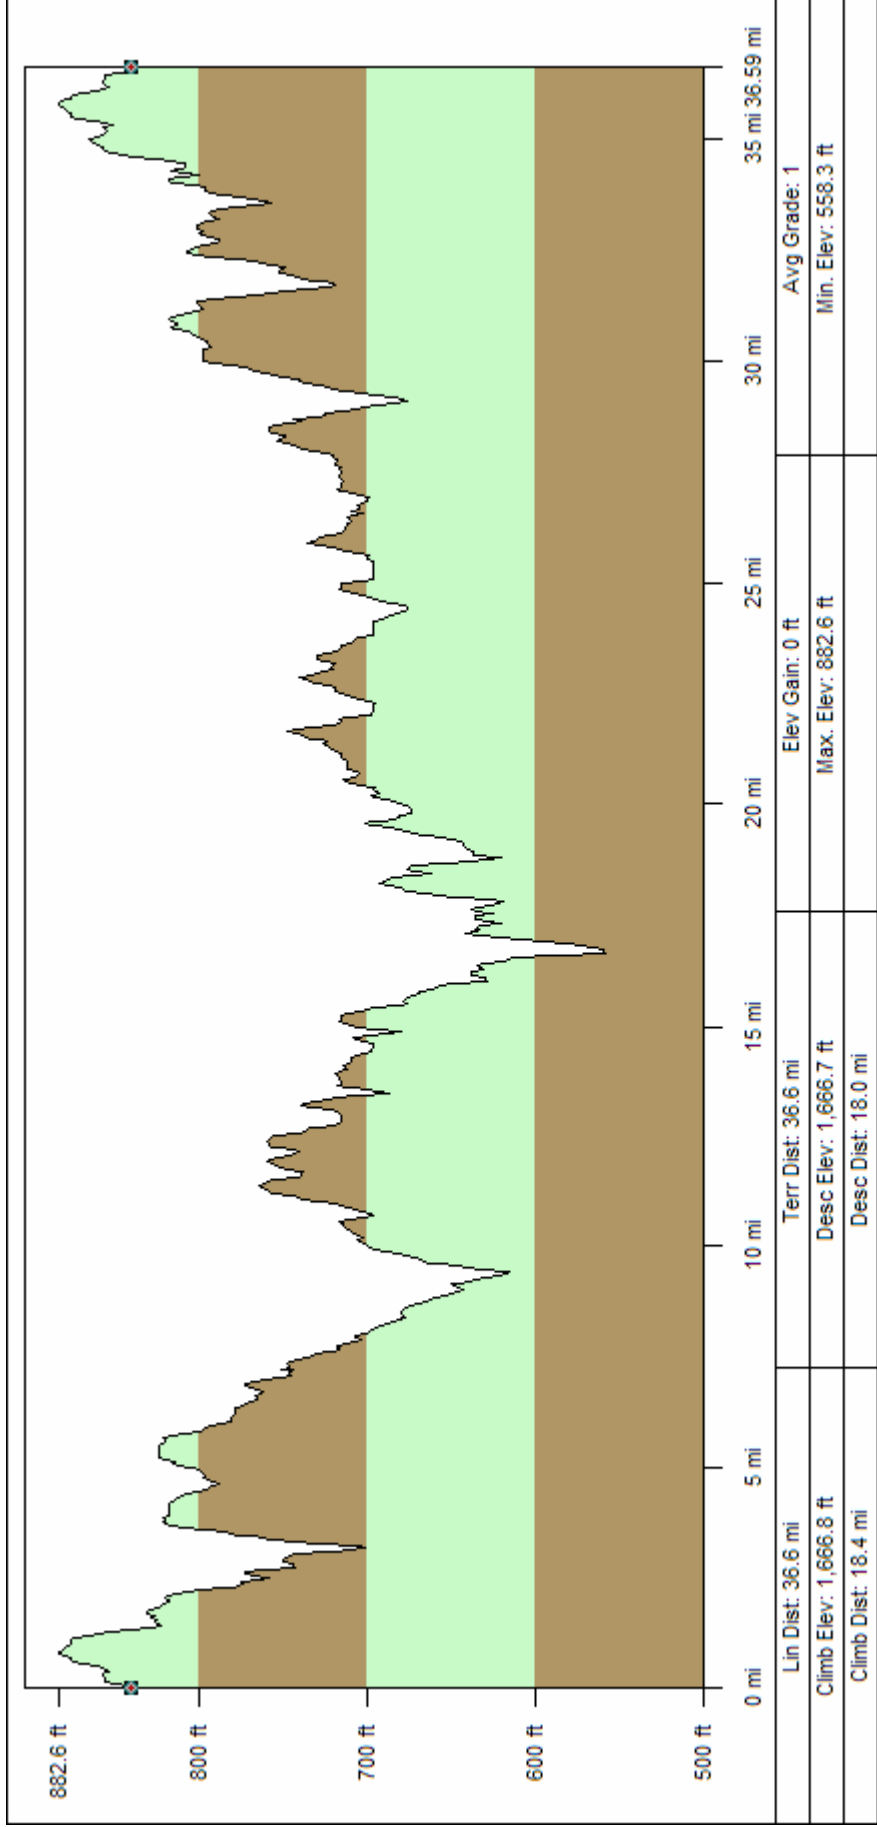

CCCycling – 2007 Summer 37-Mile Ride From Social Circle Middle School

Miles	Turn		Road	Total Miles
	Start	at	Social Circle Middle School	0.00
	Go right (SE)	on to	Alcova Dr	0.00
0.29	Go right (SE)	on to	W Hightower Trail	0.29
0.48	Go Straight (SE)	on to	E Hightower Trail	0.77
0.33	Turn right (S)	cross	RR Tracks	1.10
0.09	Turn left (E)	on to	SR 229 (Hightower Trail)	1.19
0.67	Turn right (SE)	on to	Thurman Baccus Rd	1.86
1.87	Turn left (ESE)	on to	Willow Springs Church Rd	3.73
0.55	Turn right (SSE)	on to	SR 229 (Hightower Trail)	4.28
0.81	Turn left (ESE)	on to	US278 (SR12)	5.09
0.02	Turn right (SE)	on to	Davis Academy Rd (regroup @ store)	5.11
1.68	Turn right (S)	on to	Old Mill Rd (cross I-20)	6.79
2.32	Turn left (NE)	onto	Newborn Rd	9.11
0.47	Turn right (E)	on to	Centennial Rd	9.58
1.49	Turn right (SE)	on to	Brownwood Rd (regroup @ church)	11.07
8.39	Turn left (NW)	on to	Confederate Rd	19.46
0.64	Turn left (WNW)	on to	Dixie Highway	20.10
6.47	Turn right (NNE)	on to	Hawkins St	26.57
0.06	Turn left (WNW)	on to	E Main St	26.63
0.34	Go straight	on to	W Main St (regroup @ Square)	26.97
1.19	Turn left (WSW)	on to	Old Mill Rd	28.16
0.12	Turn right (NW)	on to	Hawkins Academy Rd	28.28
4.28	Turn left (WSW)	on to	Social Circle - Fairplay Rd	32.56
0.06	Stay left (WSW)	on to	Social Circle - Fairplay Rd	32.62
2.26	Turn left (SSE)	on to	Oak Dr	34.88
0.35	Turn right (W)	on to	E Willow Dr	35.23
0.16	Go straight	on	E Hightower Trail	35.39
0.33	Go straight (NW)	on to	W Hightower Trail (cross GA 11)	35.72
0.48	Turn left (W)	on to	Alcova Dr	36.20
0.29	Finish	at	Social Circle Middle School	36.49

Green shading indicates where riders will regroup if separated.

Data use subject to license.
 © 2006 DeLorme. Topo USA® 6.0.
 www.delorme.com