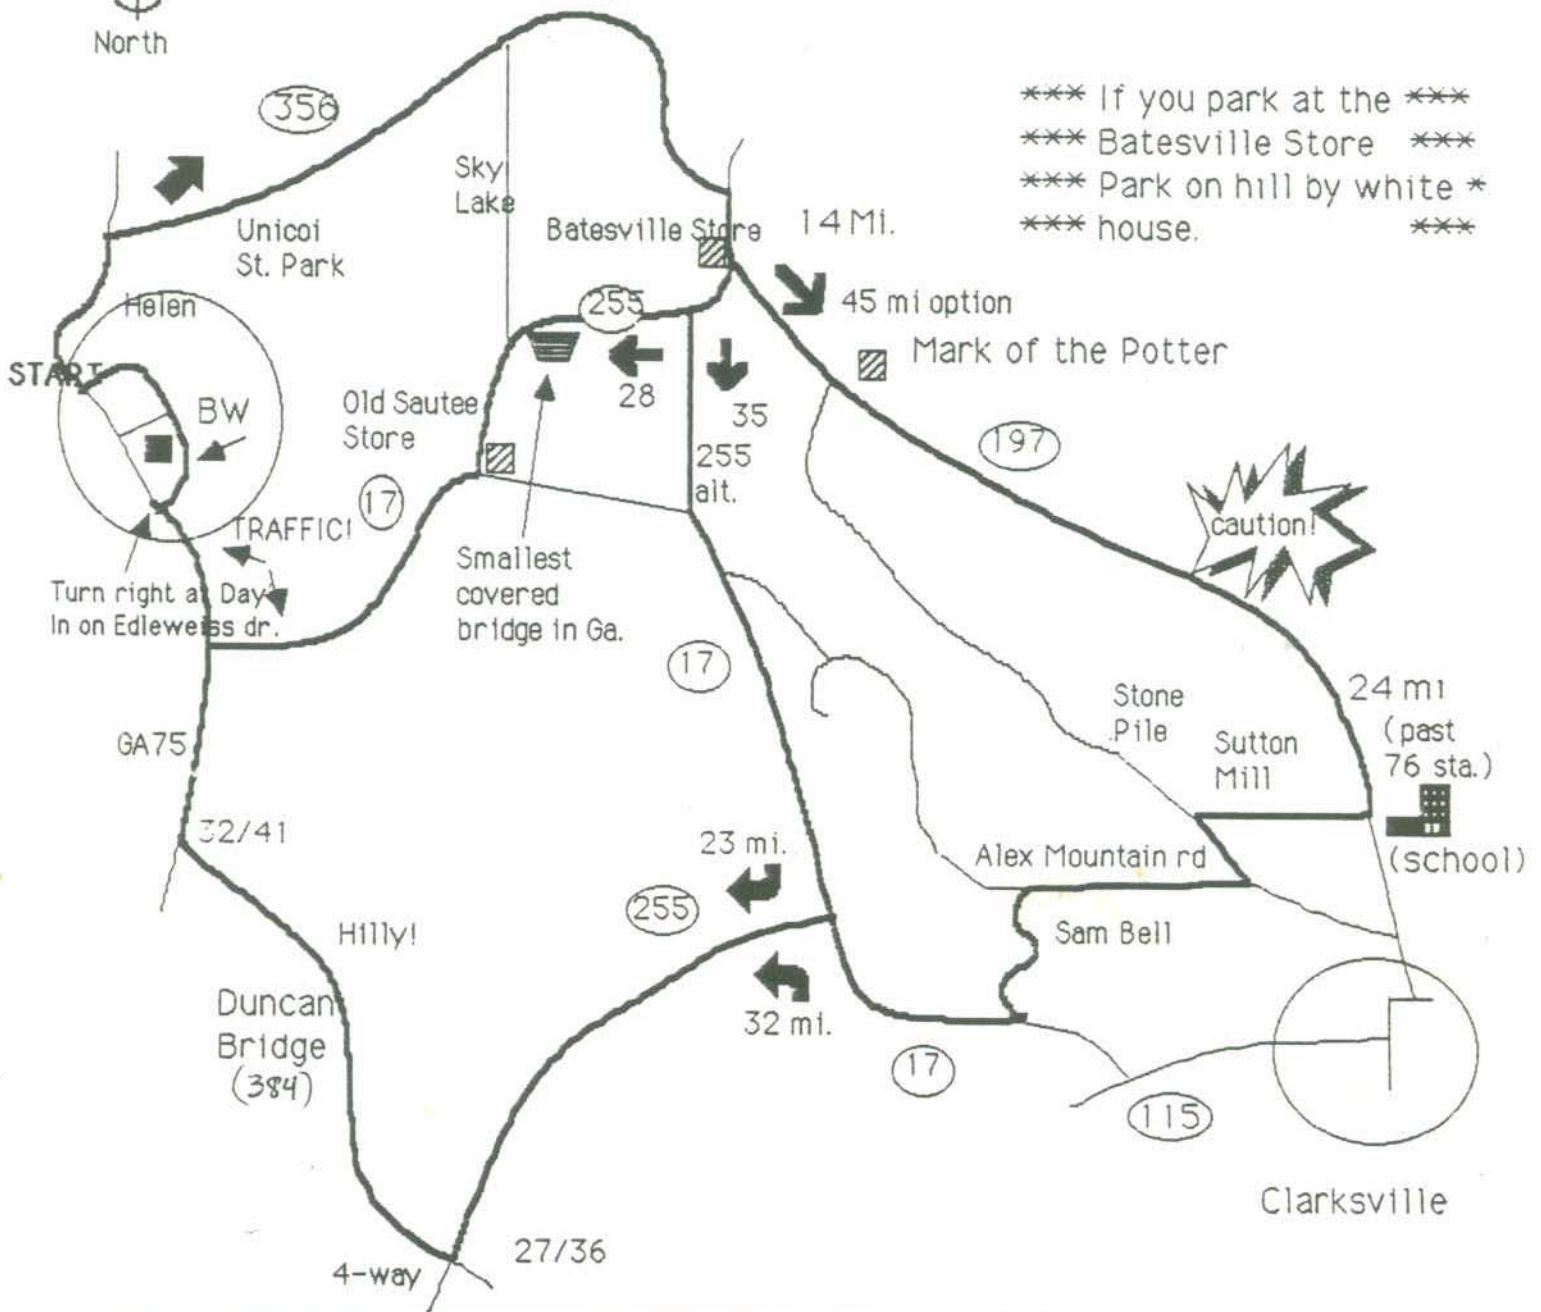

SOQUEE RIVER TOUR

(Pronounced "Skwee")

SUNDAY

28, 35, 46 MILE OPTIONS

*** If you park at the ***
 *** Batesville Store ***
 *** Park on hill by white *
 *** house. ***

Map is not to scale.
 There will be traffic on 17 and 75.
 197 is winding and narrow - USE CAUTION.
 No stores from Batesville to 17 on long route.
 Best Western - 706-878-2111

A MAC Map by Phil Winter
 May 1994.