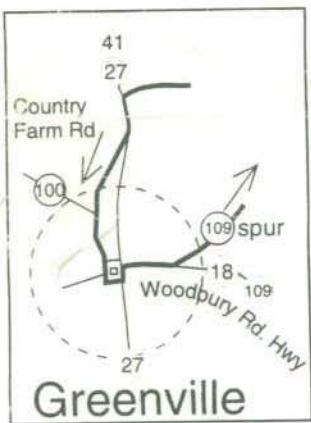

WILSON 100 2000

Southern Bicycle League

30 mile - 50 mile - 60 mile -
100 mile - 128 mile Options
(all distances are approximate)

To Atlanta
START-FINISH
McCurry Park

EMERGENCY PHONES

COUNTY	PHONE
Coweta	(770) 253-1502
Fayette	(770) 461-6353 (or 911)
Meriwether	(706) 672-4489
Pike	(770) 567-8431