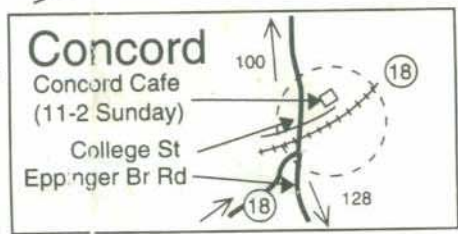

WILSON 100 2000

Southern Bicycle League

30 mile - 50 mile - 60 mile -
100 mile - 128 mile Options
(all distances are approximate)

To Atlanta
START-FINISH
McCurry Park

EMERGENCY PHONES

COUNTY	PHONE
Coweta	(770) 253-1502
Fayette	(770) 461-6353 (or 911)
Meriwether	(706) 672-4489
Pike	(770) 567-8431