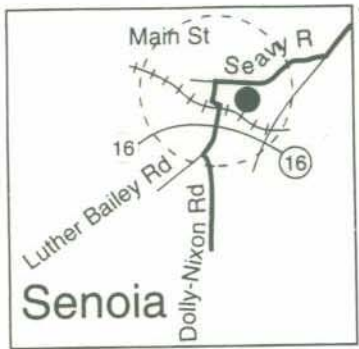

WILSON 100 2000

Southern Bicycle League

30 mile - 50 mile - 60 mile -
100 mile - 128 mile Options
(all distances are approximate)

To Atlanta
START-FINISH
McCurry Park

EMERGENCY PHONES

COUNTY	PHONE
Coweta	(770) 253-1502
Fayette	(770) 461-6353 (or 911)
Meriwether	(706) 672-4489
Pike	(770) 567-8431