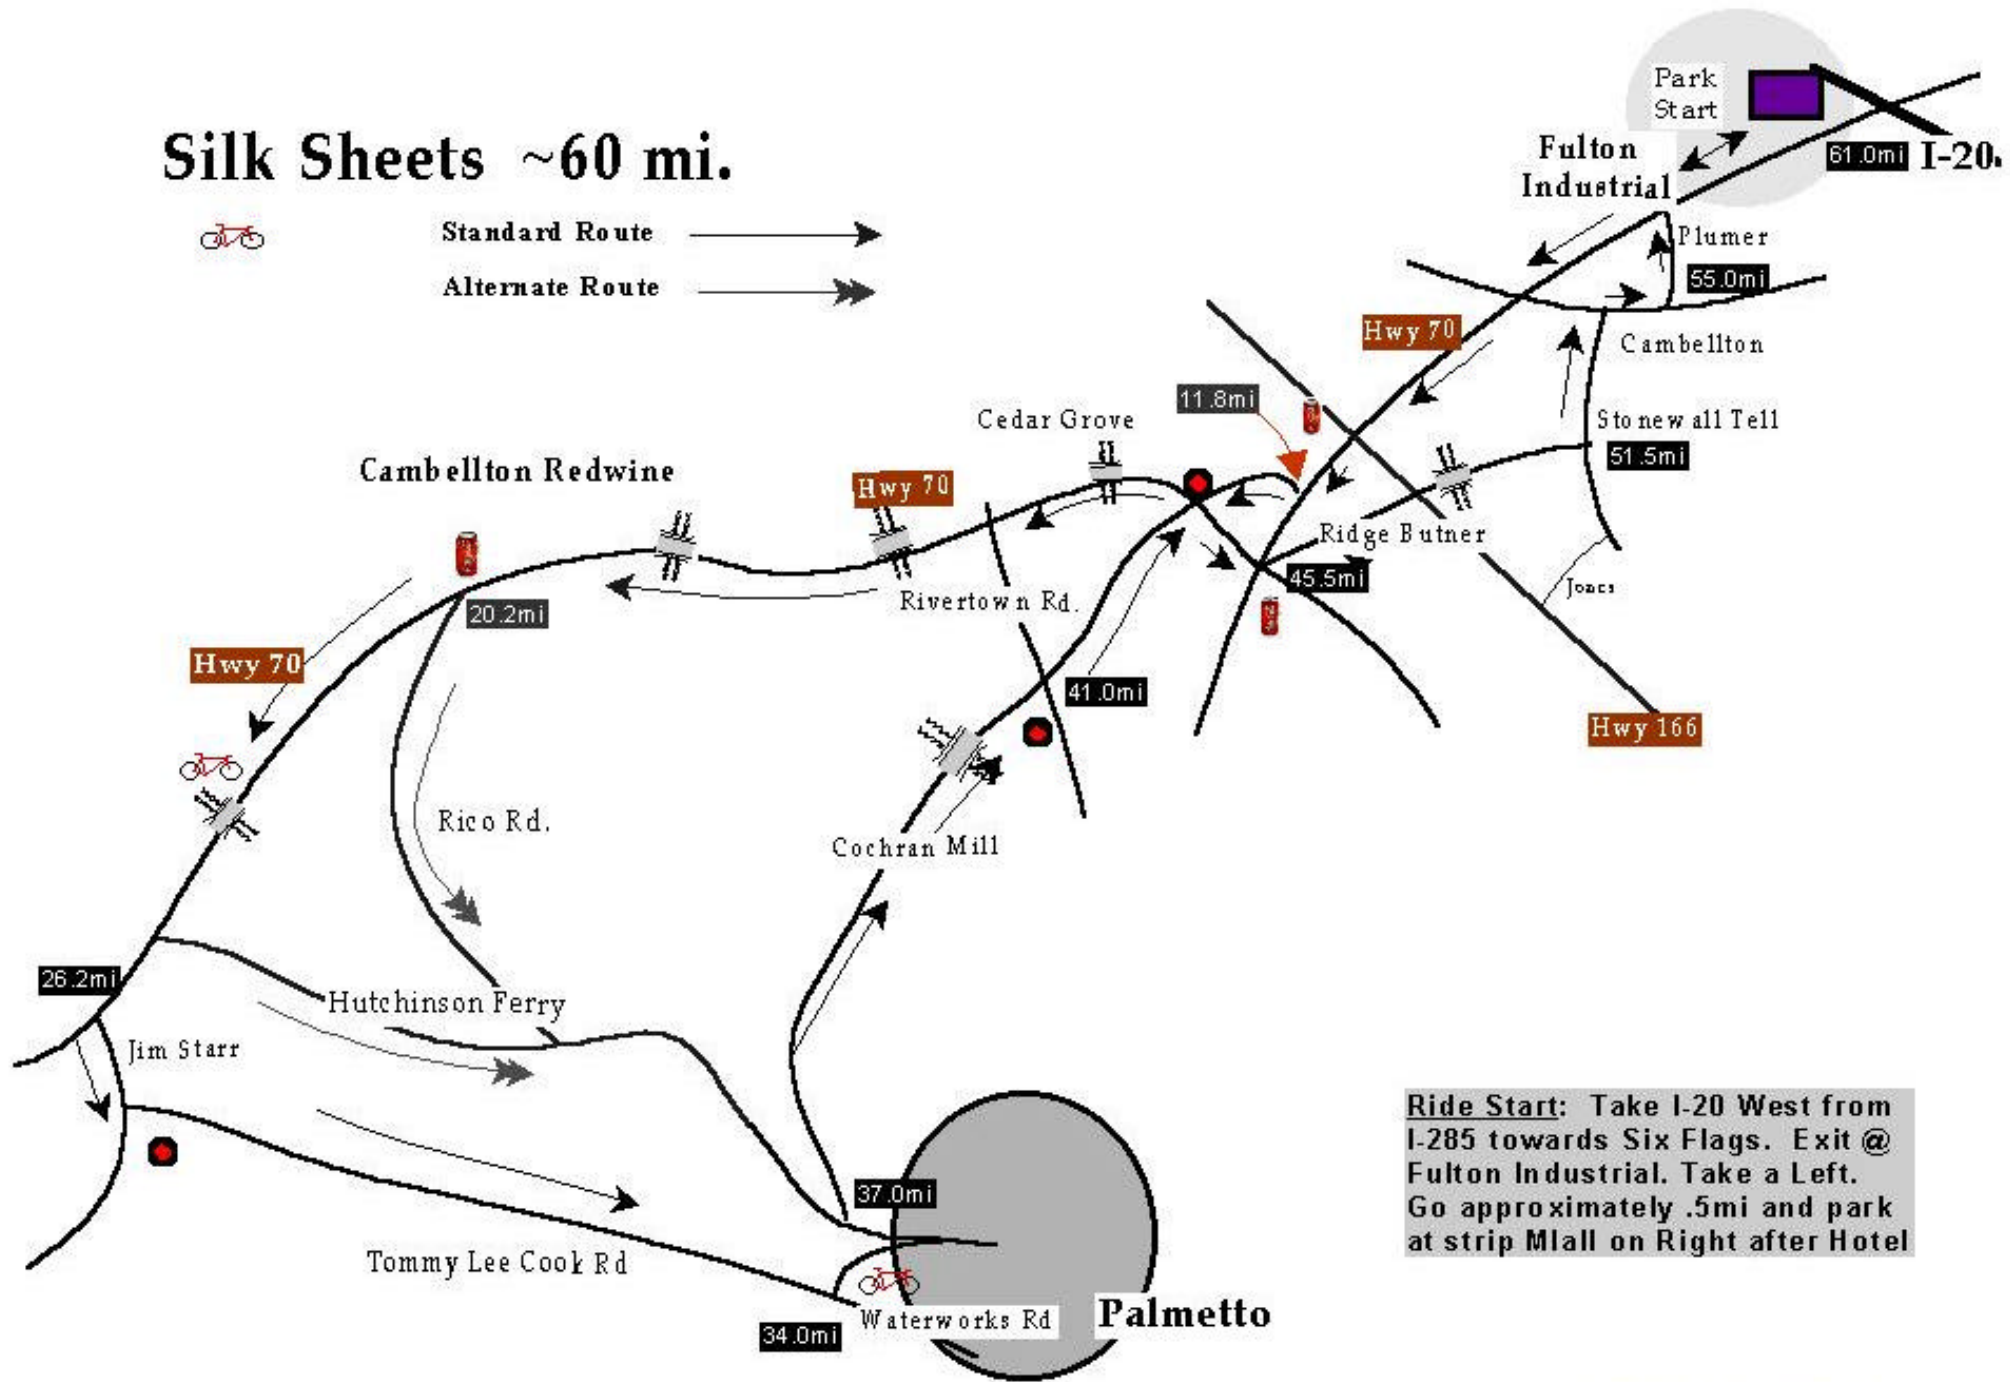

# Silk Sheets ~60 mi.

Standard Route →

Alternate Route →

**Ride Start:** Take I-20 West from I-285 towards Six Flags. Exit @ Fulton Industrial. Take a Left. Go approximately .5mi and park at strip Mall on Right after Hotel