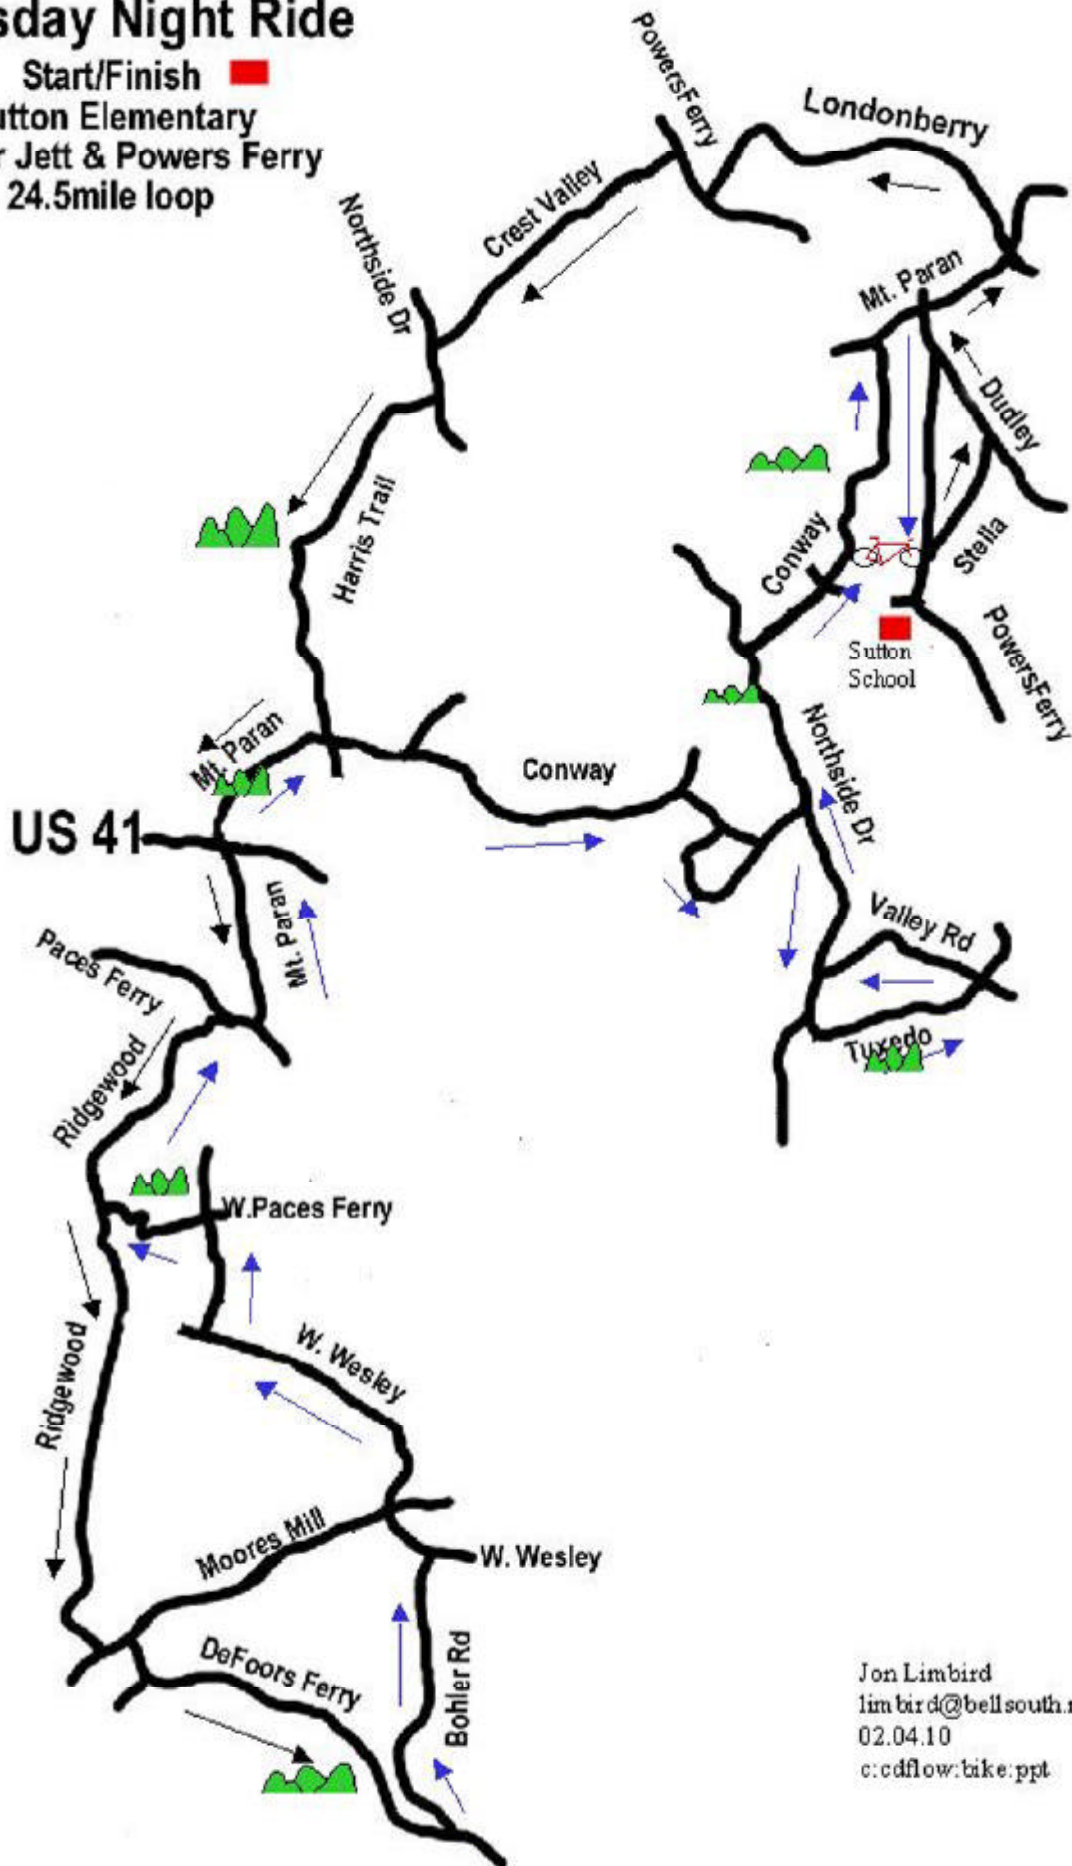

# Thursday Night Ride

Start/Finish ■  
Sutton Elementary  
Corner Jett & Powers Ferry  
24.5 mile loop

Jon Limbird  
limbird@bellsouth.net  
02.04.10  
c:cdflow:bike:ppt